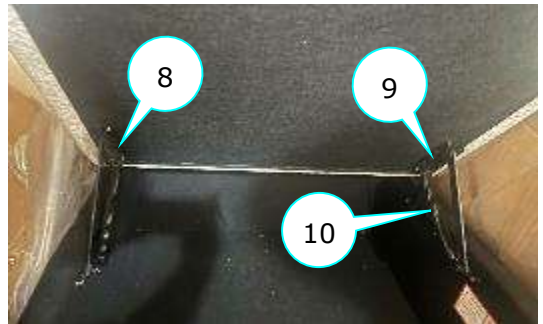

REPLACEMENT PART DESCRIPTION FORM

MODEL #: 6700616,6700645

PART#	DESCRIPTION	USED ON:	MRP#	FOB $	MATERIAL	QTY.	FACTORY USE ONLY!!	
							PACK	P/M
1	Side Back Cushion (760x450x230mm)	6700616/6700645	R83741		Fabric content: 100% Polyester Cleaning code: W	2	B	M
2	Drop Table Cushion (w/Top Panel)(660x450x230mm)	6700645	R83742		Fabric content: 100% Polyester Cleaning code: W	1	B	M
3	Left Arm (w/F Bracket+USB Port)(860x670x190mm)	6700616	R83743		Fabric content: 100% Polyester Cleaning code: W	1	B	M
4	Right Arm (w/M Bracket+USB Port)(860x670x190mm)	6700645	R83744		Fabric content: 100% Polyester Cleaning code: W	1	B	M
5	Side Back Rest (w/Frame)(660x350x145mm)	6700616/6700645	R83745		Fabric content: 100% Polyester Cleaning code: W	2	B	M
6	Drop Table Back Rest (w/Frame)(660x350x145mm)	6700645	R83746		Fabric content: 100% Polyester Cleaning code: W	1	B	M
7	Pillow (480x480x150mm)	6700616/6700645	R83747		Fabric content: 100% Polyester Cleaning code: W	2	B	M
8	Left Stay Arm (w/Bolts)	6700616	R83748		Metal	1	C	P
9	Right Stay Arm (w/Bolts)	6700616	R83749		Metal	1	C	P
10	Mechanism Spring	6700616	R83750		Metal	2	G	P
11	Left Mechanism (w/Bolts)	6700645	R83751		Metal	1	C	P
12	Right Mechanism (w/Bolts)	6700645	R83752		Metal	1	C	P
13	Left Drop Table Mechanism (w/Bolts)	6700645	R83753		Metal	1	C	P
14	Right Drop Table Mechanism (w/Bolts)	6700645	R83754		Metal	1	C	P
15	Left Wheel (w/Screws)	6700645	R83755		Metal+Plastic	2	G	P
16	Right Wheel (w/Screws)	6700645	R83756		Metal+Plastic	2	G	P
17	L Bracket (w/Screw)(60x40x32mm)	6700645	R83757		Metal	2	G	P
18	Bracket #1 (M+F)(w/Bolts)	6700616/6700645	R83758		Metal	6	G	P
19	Bracket #2 (M+F)(w/Bolts)	6700616/6700645	R83759		Metal	6	G	P
20	T-Nut (1/4in x 12mm)	6700616/6700645	R27996		Metal	54	G	P
21	Leg #1 (w/Screws)(D=50mm)	6700616/6700645	R83760		Plastic	6	G	P
22	Leg #2 (w/Screws)(150x50x50mm)	6700616/6700645	R83761		Plastic	6	G	P
23	Caster (w/Screws)	6700645	R83762		Metal+Plastic	4	G	P
24	Hardware Pack	6700616	R83763		#10x45mm Screw (6) 1/4in Flat Washer (6)	1	G	P
25	Hardware Pack	6700645	R83764		#10x45mm Screw (8) #8x25mm Screw (16) 1/4in Flat Washer (8)	1	G	P
26	USB Power Strip (w/Screws)(HG2001-HC)(L=3030mm)	6700616/6700645	R83765		Plastic	2	G	P
27	Cup Holder	6700645	R83766		Metal	2	G	P
28	Ventilation Cap (D=35mm)	6700645	R83860		Metal	4	G	P

REPLACEMENT PART DESCRIPTION FORM
MODEL #: 6700616,6700645