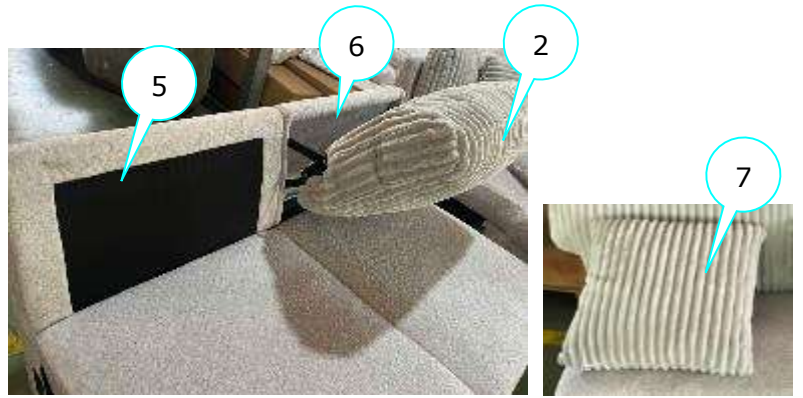

REPLACEMENT PART DESCRIPTION FORM

MODEL #: 6700616,6700645

PART#	DESCRIPTION	USED ON:	MRP#	FOB $	MATERIAL	QTY.	FACTORY USE ONLY!!	
							PACK	P/M
1	Side Back Cushion (760x450x230mm)	6700616/6700645	R83741		Fabric content: 100% Polyester Cleaning code: W	2	B	M
2	Drop Table Cushion (w/Top Panel)(660x450x230mm)	6700645	R83742		Fabric content: 100% Polyester Cleaning code: W	1	B	M
3	Left Arm (w/F Bracket+USB Port)(860x670x190mm)	6700616	R83743		Fabric content: 100% Polyester Cleaning code: W	1	B	M
4	Right Arm (w/M Bracket+USB Port)(860x670x190mm)	6700645	R83744		Fabric content: 100% Polyester Cleaning code: W	1	B	M
5	Side Back Rest (w/Frame)(660x350x145mm)	6700616/6700645	R83745		Fabric content: 100% Polyester Cleaning code: W	2	B	M
6	Drop Table Back Rest (w/Frame)(660x350x145mm)	6700645	R83746		Fabric content: 100% Polyester Cleaning code: W	1	B	M
7	Pillow (480x480x150mm)	6700616/6700645	R83747		Fabric content: 100% Polyester Cleaning code: W	2	B	M
8	Left Stay Arm (w/Bolts)	6700616	R83748		Metal	1	C	P
9	Right Stay Arm (w/Bolts)	6700616	R83749		Metal	1	C	P
10	Mechanism Spring	6700616	R83750		Metal	2	G	P
11	Left Mechanism (w/Bolts)	6700645	R83751		Metal	1	C	P
12	Right Mechanism (w/Bolts)	6700645	R83752		Metal	1	C	P
13	Left Drop Table Mechanism (w/Bolts)	6700645	R83753		Metal	1	C	P
14	Right Drop Table Mechanism (w/Bolts)	6700645	R83754		Metal	1	C	P
15	Left Wheel (w/Screws)	6700645	R83755		Metal+Plastic	2	G	P
16	Right Wheel (w/Screws)	6700645	R83756		Metal+Plastic	2	G	P
17	L Bracket (w/Screw)(60x40x32mm)	6700645	R83757		Metal	2	G	P
18	Bracket #1 (M+F)(w/Bolts)	6700616/6700645	R83758		Metal	6	G	P
19	Bracket #2 (M+F)(w/Bolts)	6700616/6700645	R83759		Metal	6	G	P
20	T-Nut (1/4in x 12mm)	6700616/6700645	R27996		Metal	54	G	P
21	Leg #1 (w/Screws)(D=50mm)	6700616/6700645	R83760		Plastic	6	G	P
22	Leg #2 (w/Screws)(150x50x50mm)	6700616/6700645	R83761		Plastic	6	G	P
23	Caster (w/Screws)	6700645	R83762		Metal+Plastic	4	G	P
24	Hardware Pack	6700616	R83763		#10x45mm Screw (6) 1/4in Flat Washer (6)	1	G	P
25	Hardware Pack	6700645	R83764		#10x45mm Screw (8) #8x25mm Screw (16) 1/4in Flat Washer (8)	1	G	P
26	USB Power Strip (w/Screws)(HG2001-HC)(L=3030mm)	6700616/6700645	R83765		Plastic	2	G	P
27	Cup Holder	6700645	R83766		Metal	2	G	P
28	Ventilation Cap (D=35mm)	6700645	R83860		Metal	4	G	P

REPLACEMENT PART DESCRIPTION FORM
MODEL #: 6700616,6700645