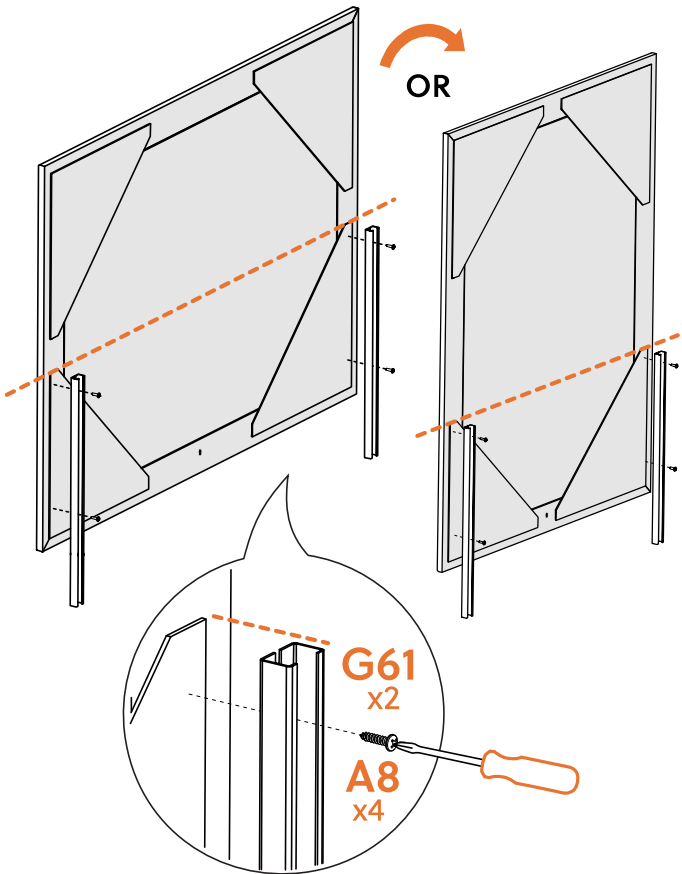

BUST OUT

| REQUIRED TOOL

| RECOMMENDED
TOOL

| RECOMMENDED
TOOL

| RECOMMENDED
TOOL

HARDWARE

G71x2

G61x2

G12x4

A8x4

1 | OPTION ONE: DRESSER MOUNT

2 | OPTION TWO: WALL MOUNT