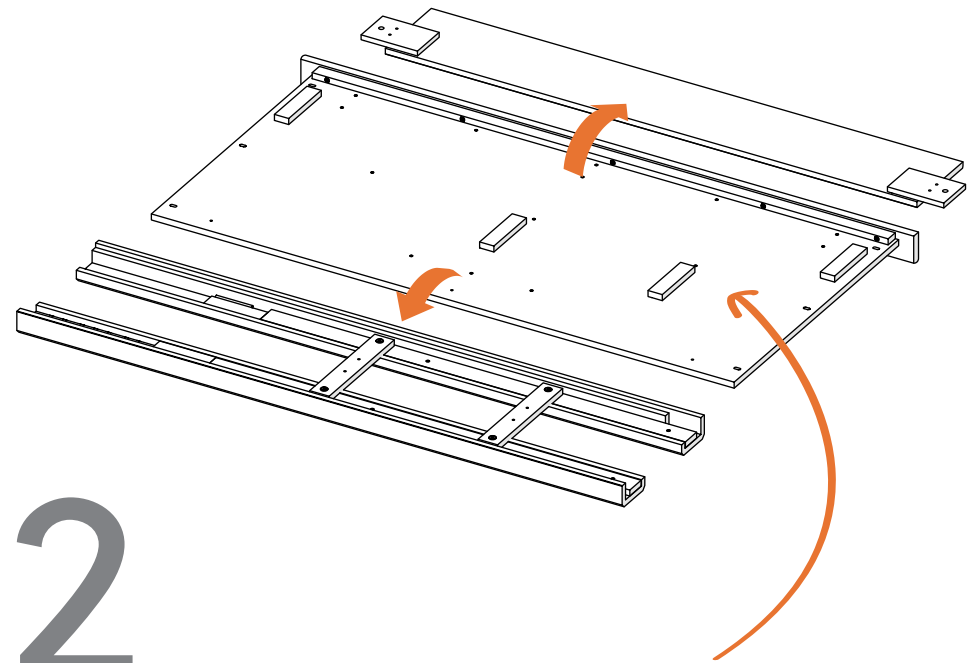

May Be Required