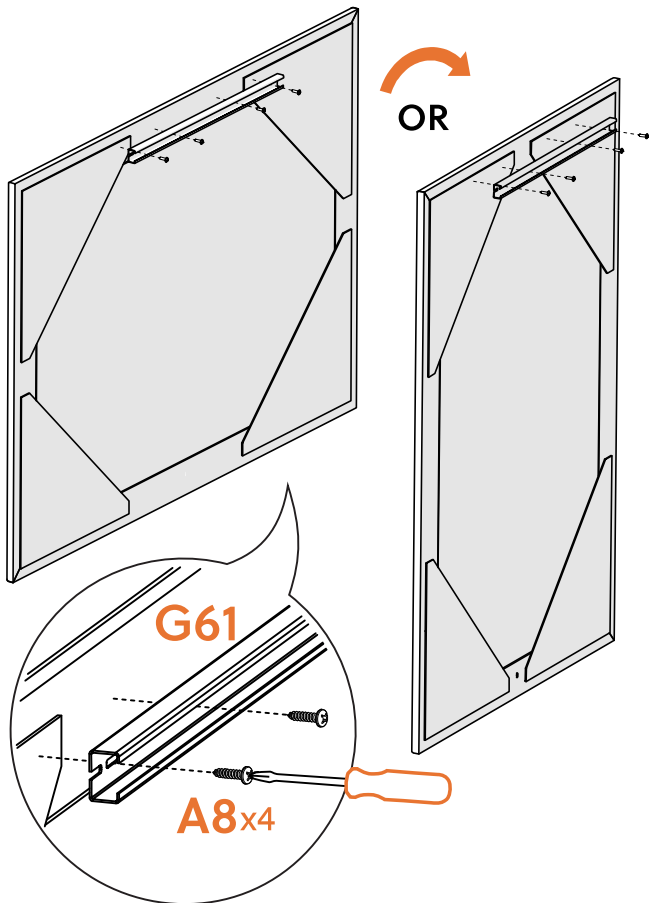

Assembly instructions for:
The Mirror

Scan Code for
Video Tutorial

WATCH NOW

*Life doesn't come with
instructions, but this does*

Part # 10020307 (06/05/24)

HEADS UP

| TIME

| EFFORT SCALE
(you've got this)

BUST OUT

| REQUIRED TOOL

| RECOMMENDED
TOOL

| RECOMMENDED
TOOL

| RECOMMENDED
TOOL

HARDWARE

G71x2

G61x2

G12x4

A8x4

2 | OPTION TWO: WALL MOUNT

BUST OUT

REQUIRED TOOL

Assembly instructions for:

Handles & Knobs

Part # 10549174 (04/30/25)