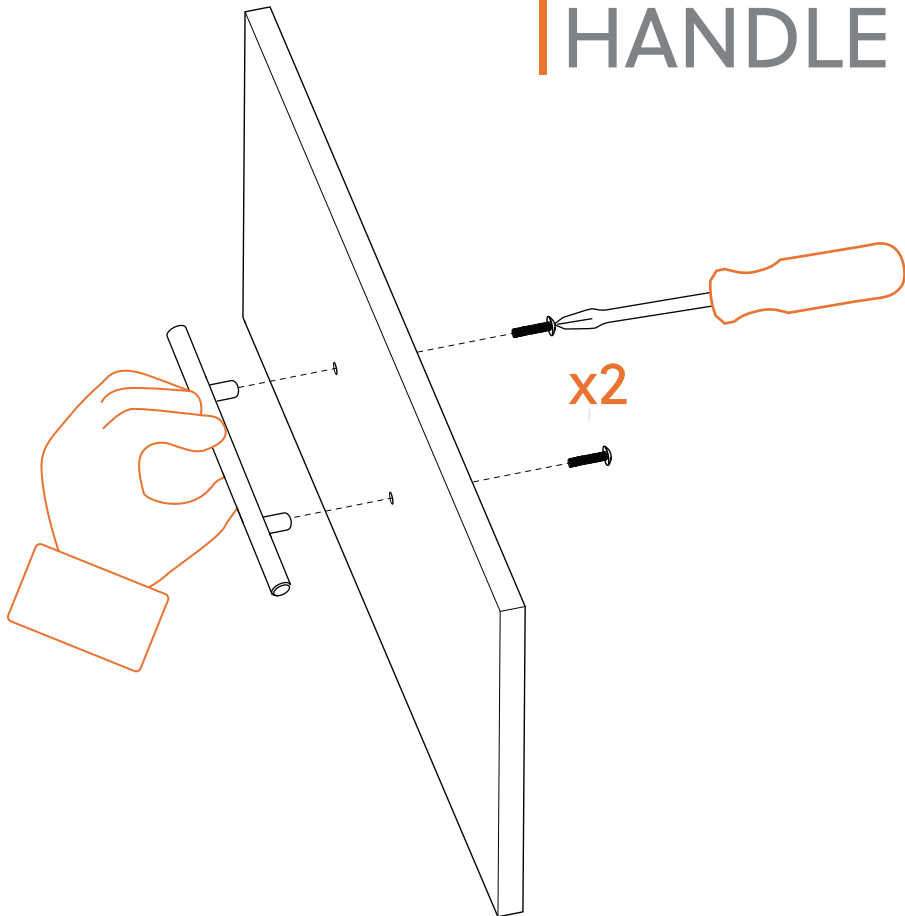

G12x4

A8x4

2 | OPTION TWO: WALL MOUNT

BUST OUT

REQUIRED TOOL

Assembly instructions for:

Handles & Knobs

Part # 10549174 (04/30/25)

HANDLE

KNOB