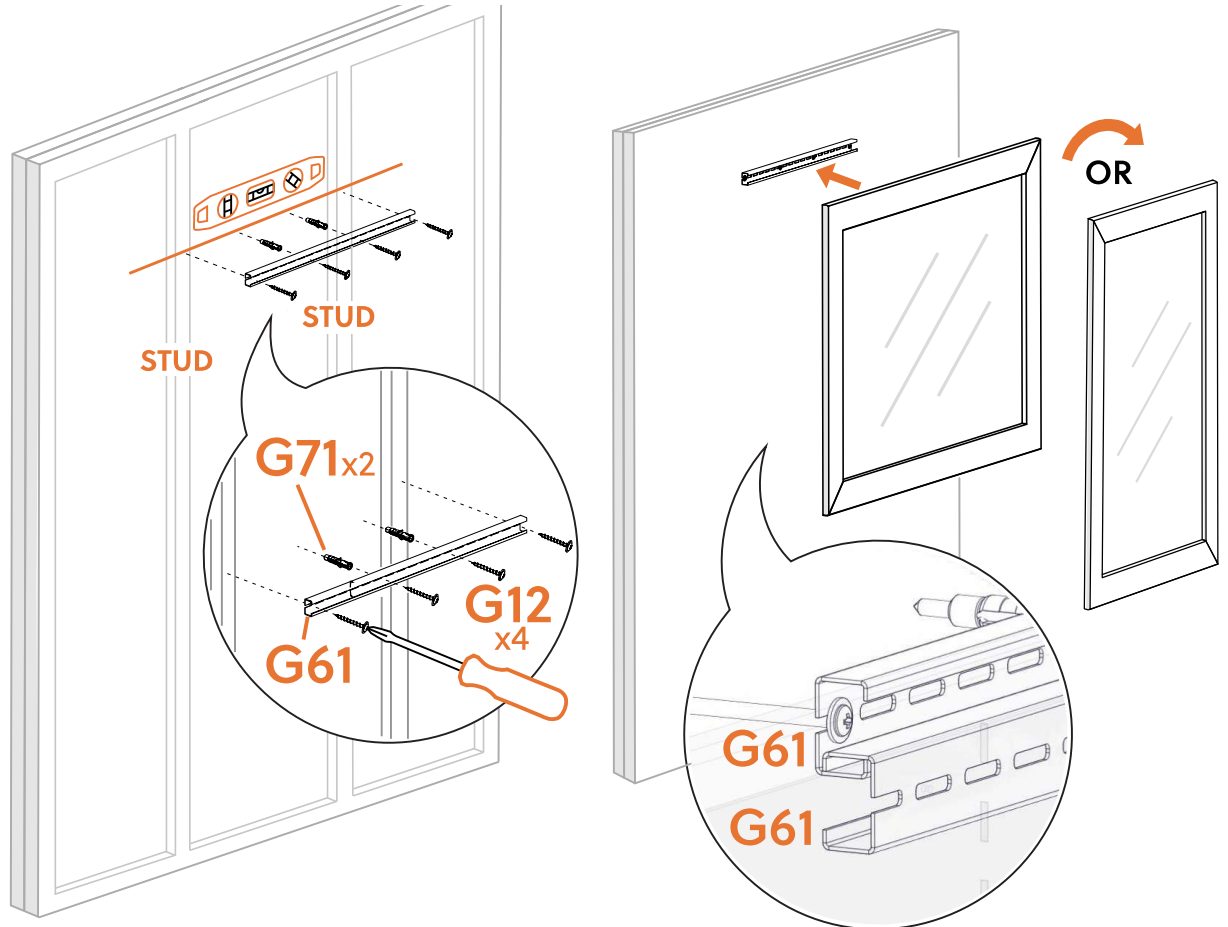

Assembly instructions for:
The Mirror

Scan Code for
Video Tutorial

WATCH NOW

*Life doesn't come with
instructions, but this does*

Part # 10020307 (06/05/24)

HEADS UP

| TIME

| EFFORT SCALE
(you've got this)

BUST OUT

| REQUIRED TOOL

| RECOMMENDED
TOOL

| RECOMMENDED
TOOL

| RECOMMENDED
TOOL

HARDWARE

G71x2

G61x2

G12x4

A8x4

2 | OPTION TWO: WALL MOUNT

BUST OUT

REQUIRED TOOL

Assembly instructions for:

Handles & Knobs

Part # 10549174 (04/30/25)