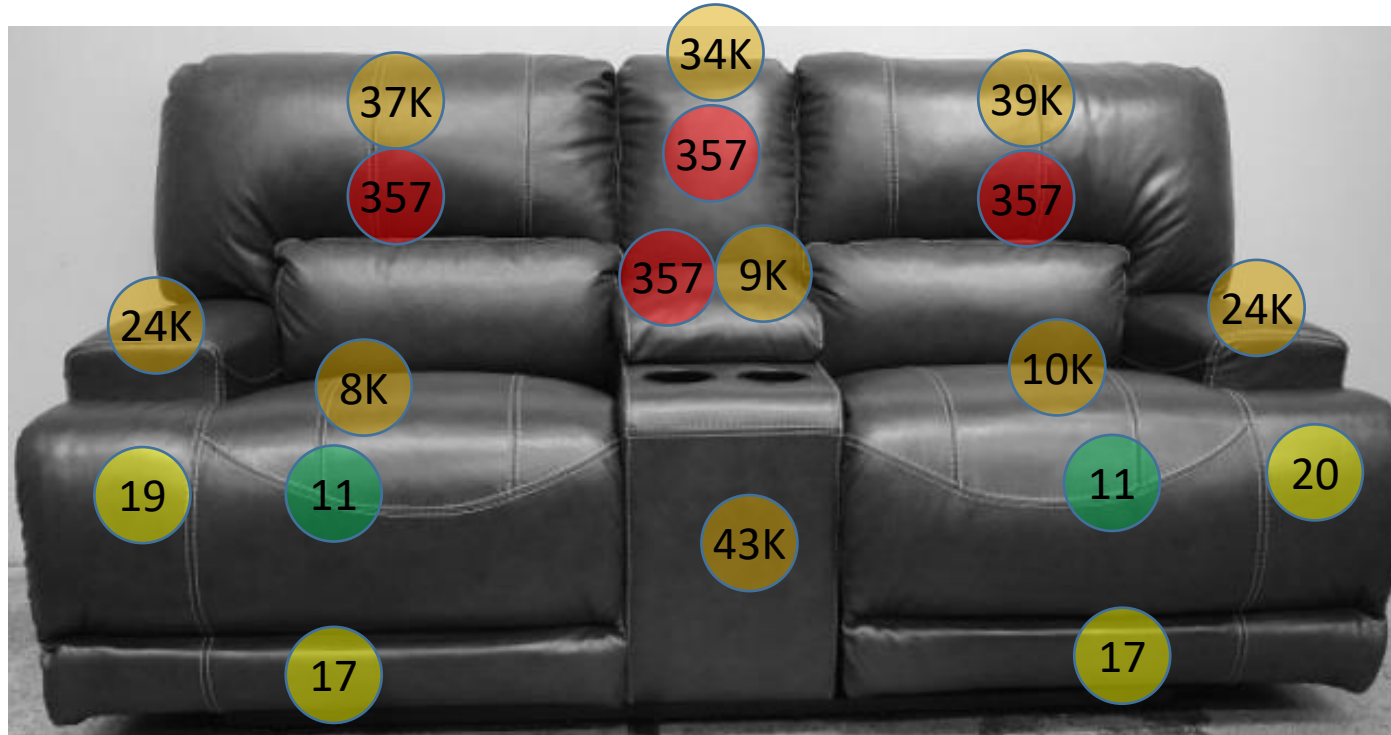

U6090096

Call Out	Description
● (Red)	Blown Fiber
● (Yellow)	Cushion Chaise Pad - top Pad
● (Green)	Cushion Foam
● (Yellow)	KD Component
● (Blue)	Cover

For more RPs' information, please see the following page.

147

105

72

71

123

103

154

145

149

157

454

426

134

440

147

541

U609 SECTIONAL DIMENSIONS 3 PECE CONFIGURATION