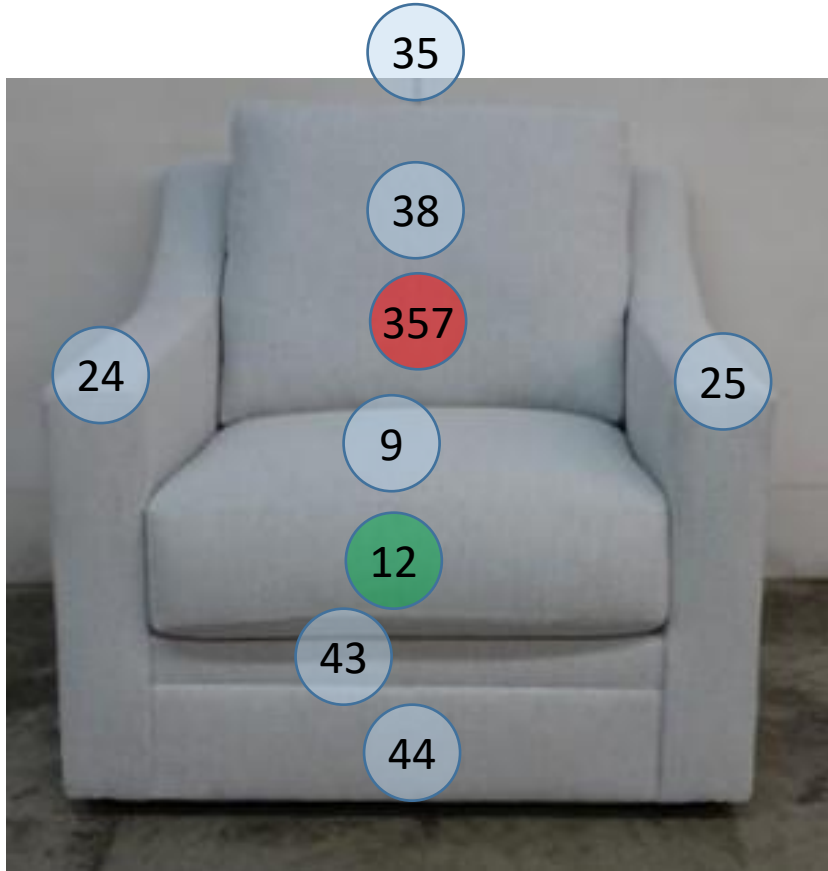

# 4820220

Call Out	Description
● (Red)	Blown Fiber
● (Yellow)	Cushion Chaise Pad - top Pad
● (Green)	Cushion Foam
● (Orange)	KD Component
● (Blue)	Cover