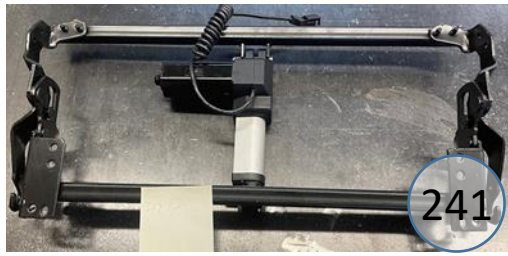

U1520615

Call Out	Description
● (Red)	Blown Fiber
● (Yellow)	Cushion Chaise Pad - top Pad
● (Green)	Cushion Foam
● (Yellow)	KD Component
● (Light Blue)	Cover

Signature
DESIGN
BY **ASHLEY**®

Signature
DESIGN
BY ASHLEY®