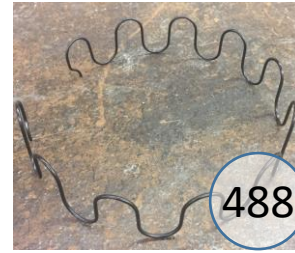

U1520615

Call Out	Description
● (Red)	Blown Fiber
● (Yellow)	Cushion Chaise Pad - top Pad
● (Green)	Cushion Foam
● (Yellow)	KD Component
● (Light Blue)	Cover

Signature
DESIGN
BY **ASHLEY**®

Signature
DESIGN
BY ASHLEY®