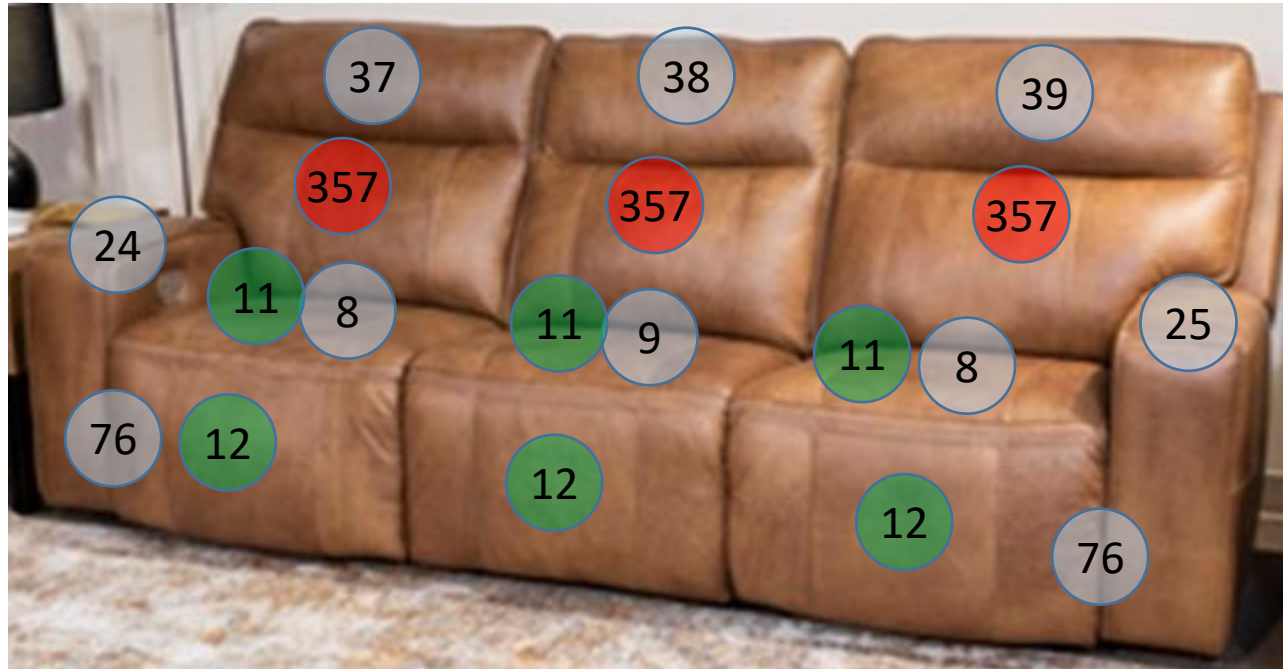

U1520615

Call Out	Description
● (Red)	Blown Fiber
● (Yellow)	Cushion Chaise Pad - top Pad
● (Green)	Cushion Foam
● (Yellow)	KD Component
● (Light Blue)	Cover

Signature
DESIGN
BY **ASHLEY**®

Signature
DESIGN
BY ASHLEY®