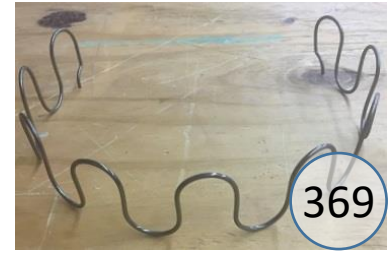

U1520615

Call Out	Description
● (Red)	Blown Fiber
● (Yellow)	Cushion Chaise Pad - top Pad
● (Green)	Cushion Foam
● (Yellow)	KD Component
● (Light Blue)	Cover

Signature
DESIGN
BY **ASHLEY**®

Signature
DESIGN
BY ASHLEY®