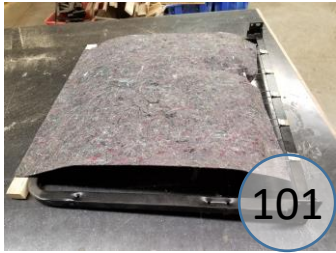

U1520615

Call Out	Description
● (Red)	Blown Fiber
● (Yellow)	Cushion Chaise Pad - top Pad
● (Green)	Cushion Foam
● (Yellow)	KD Component
● (Light Blue)	Cover

Signature
DESIGN
BY **ASHLEY**®

Signature
DESIGN
BY ASHLEY®