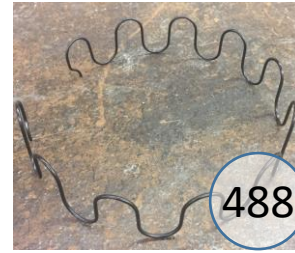

U1520515

Call Out	Description
●	Blown Fiber
●	Cushion Chaise Pad - top Pad
●	Cushion Foam
●	KD Component
●	Cover

Signature
DESIGN
BY **ASHLEY**®

Signature
DESIGN
BY ASHLEY®

Signature
DESIGN
BY **ASHLEY**®