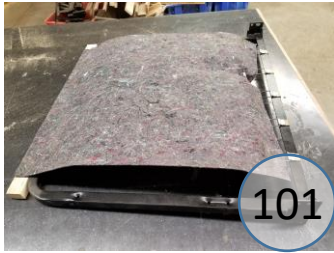

U1520515

Call Out	Description
●	Blown Fiber
●	Cushion Chaise Pad - top Pad
●	Cushion Foam
●	KD Component
●	Cover

Signature
DESIGN
BY **ASHLEY**®

Signature
DESIGN
BY ASHLEY®

Signature
DESIGN
BY **ASHLEY**®