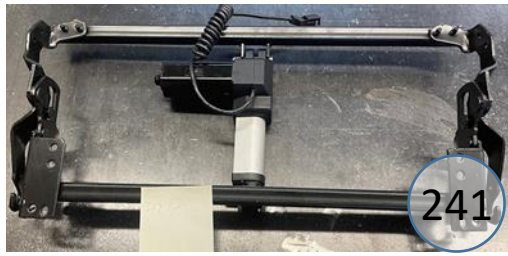

U1520515

Call Out	Description
●	Blown Fiber
●	Cushion Chaise Pad - top Pad
●	Cushion Foam
●	KD Component
●	Cover

Signature
DESIGN
BY **ASHLEY**®

Signature
DESIGN
BY ASHLEY®

Signature
DESIGN
BY **ASHLEY**®