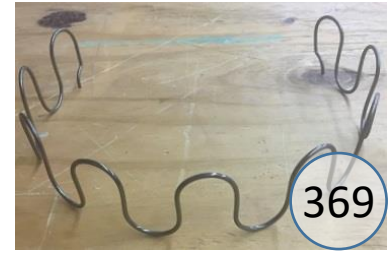

U1520515

Call Out	Description
●	Blown Fiber
●	Cushion Chaise Pad - top Pad
●	Cushion Foam
●	KD Component
●	Cover

Signature
DESIGN
BY **ASHLEY**®

Signature
DESIGN
BY ASHLEY®

Signature
DESIGN
BY **ASHLEY**®