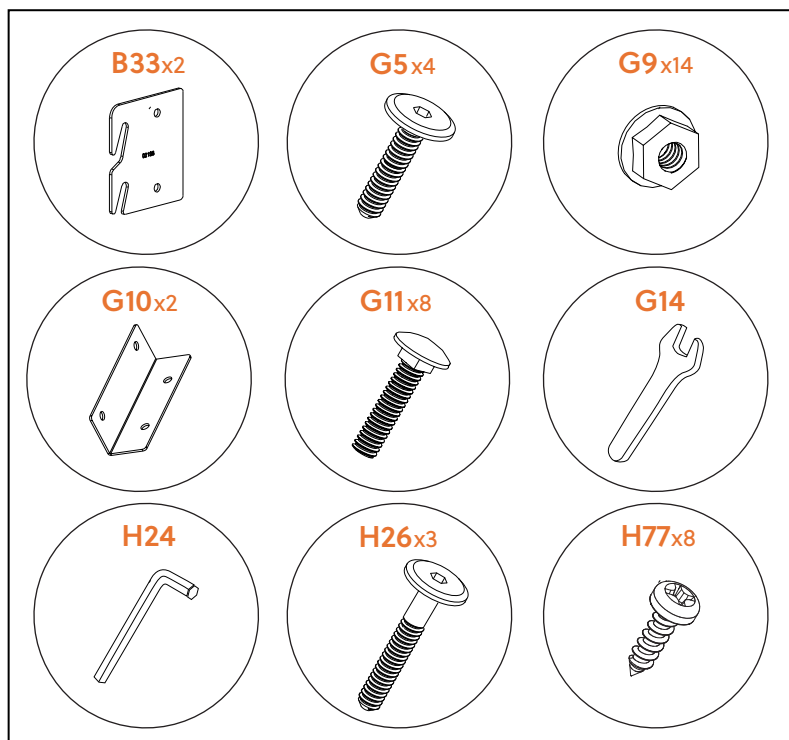

COMPONENTS

Remove screws if present
 Retire los tornillos si están presentes
 Retirez les vis si elles sont présentes
 Verwijder eventuele schroeven

1

2

3

Assembly instructions for:

Full Platform

Part # 10539675 (09/09/24)

Life doesn't come with instructions, but this does

Scan Code for Video Tutorial
[WATCH NOW](#)

HARDWARE

Platform Box

Roll Slat Box

BUST OUT

REQUIRED TOOL

This bag contains small parts that present a choking hazard for children under 3 years of age. These parts are for adult assembly only and should be permanently affixed to the furniture. Any unused parts should be discarded properly.