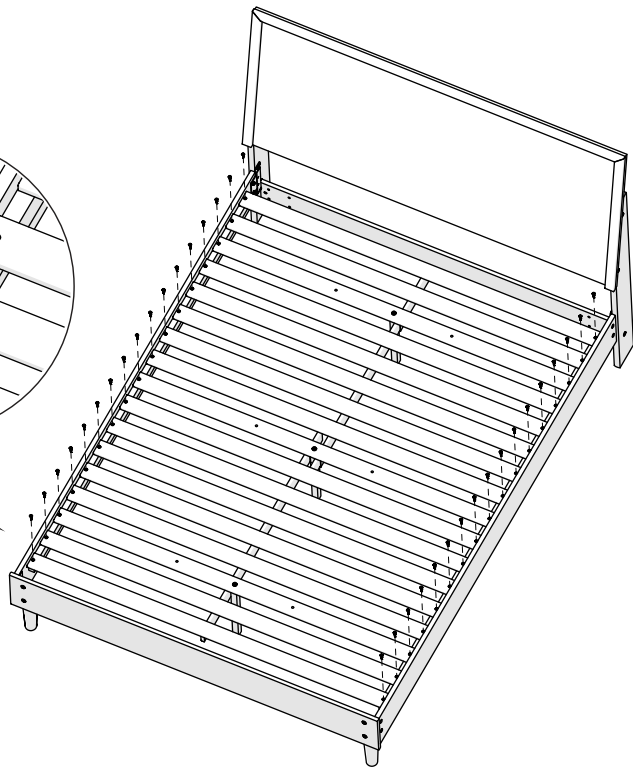

Platform Box

- Footboard
- Side Rail (2)
- Center Support (3)
- B28 Leg (2)
- G91 Corner Bracket (2)

Roll Slat Box

- Slat Roll

COMPONENTS

Roll Slat

Headboard

G91 (2)

B28 (2)

Footboard

Center Supports (3)

Side Rails (2)

7

Assembly instructions for:

Full Roll Slat System

Part # 141635 (12/22/22)

Life doesn't come with instructions, but this does

COMPONENTS

Components needed from your bed rail box:

Support Legs (3)

H26 (3)

H24

Optional High Position Extensions (3)

HARDWARE