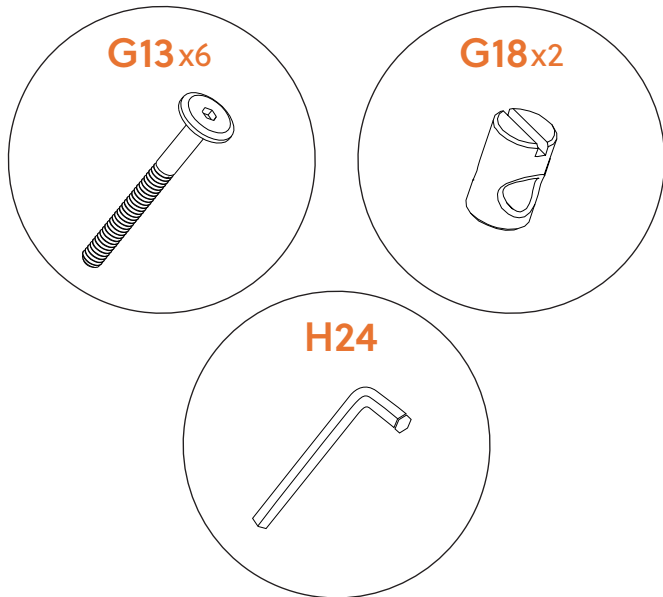

Part # 10521194 (06/10/24)

Scan Code for
Video Tutorial

WATCH NOW

HARDWARE

BUST OUT

This bag contains small parts that present a choking hazard for children under 3 years of age. These parts are for adult assembly only and should be permanently affixed to the furniture. Any unused parts should be discarded properly.