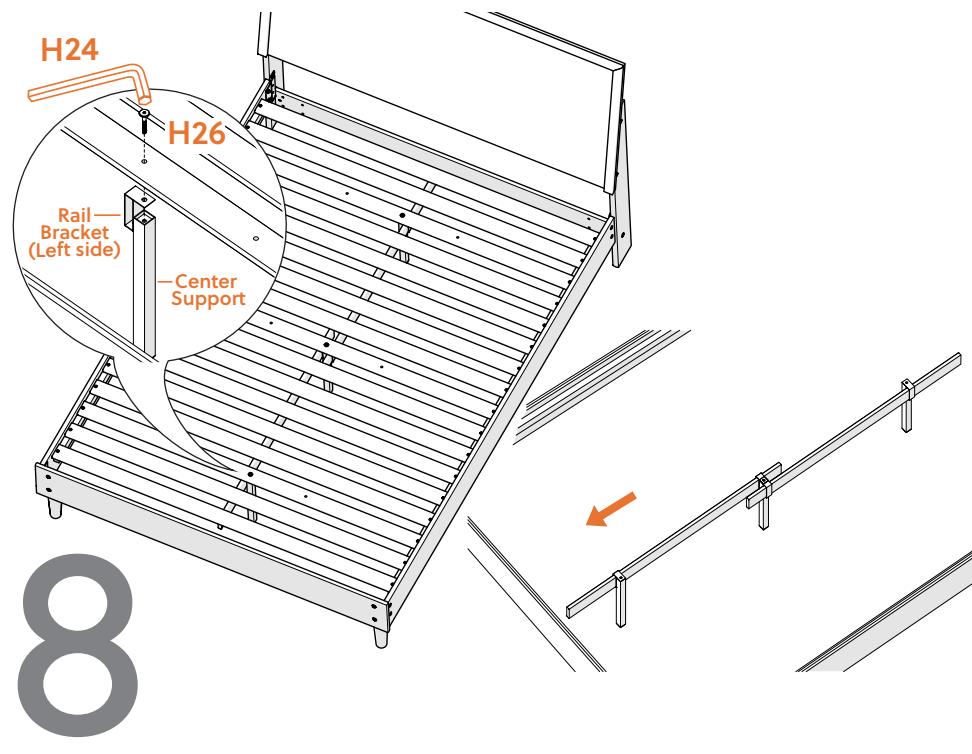

Platform Box

- Footboard
- Side Rail (2)
- Center Support (3)
- B28 Leg (2)
- G91 Corner Bracket (2)

Roll Slat Box

- Slat Roll
- Support Rail (2)
- Rail Bracket (4)

COMPONENTS

Assembly instructions for:

Queen/King Roll Slat System