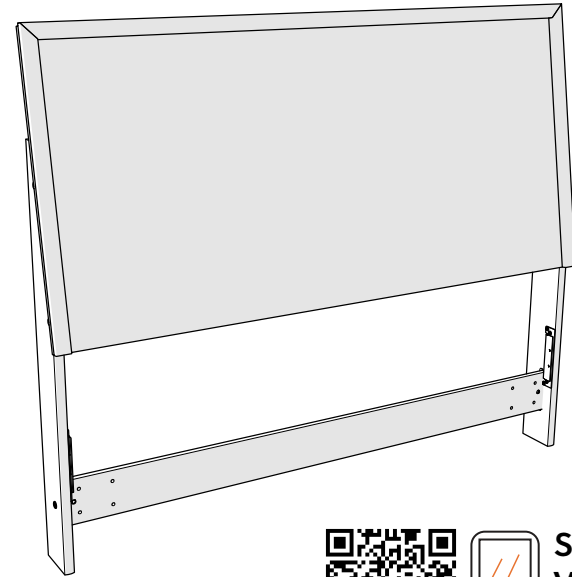

BUST OUT

1

REQUIRED TOOL

Assembly instructions for:
Panel Headboard

Part # 10521194 (06/10/24)

Scan Code for
Video Tutorial

[WATCH NOW](#)

HARDWARE