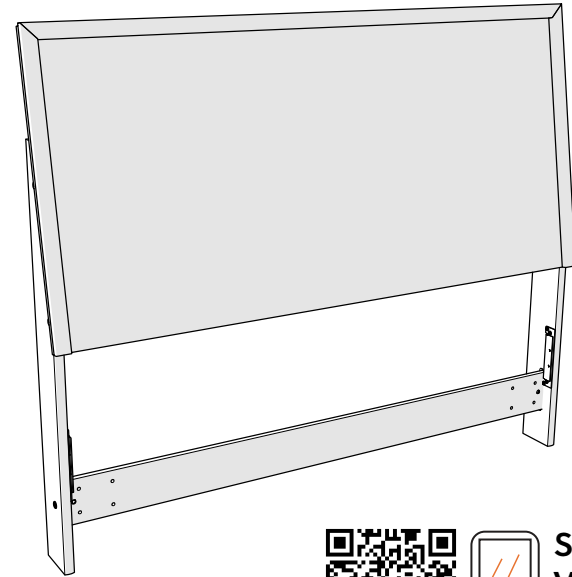

Assembly instructions for:
Panel Headboard

Part # 10521194 (06/10/24)

Scan Code for
Video Tutorial

WATCH NOW

HARDWARE

BUST OUT

This bag contains small parts that present a choking hazard for children under 3 years of age. These parts are for adult assembly only and should be permanently affixed to the furniture. Any unused parts should be discarded properly.