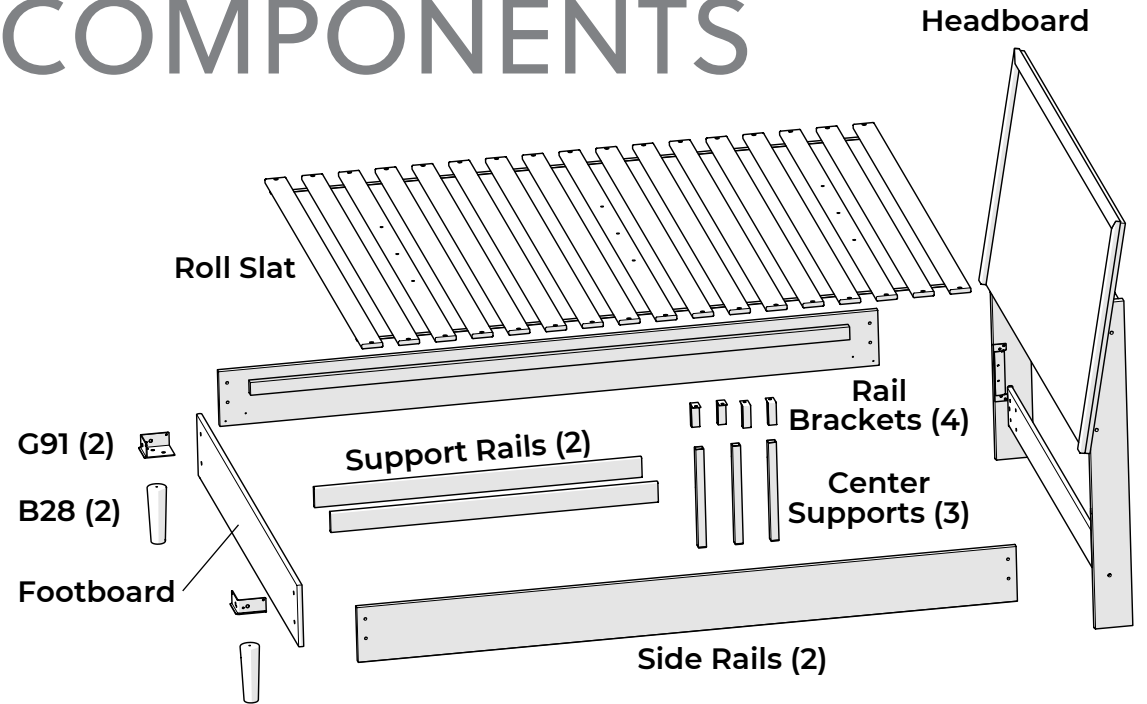

Platform Box

- Footboard
- Side Rail (2)
- Center Support (3)
- B28 Leg (2)
- G91 Corner Bracket (2)

Roll Slat Box

- Slat Roll
- Support Rail (2)
- Rail Bracket (4)

COMPONENTS

Assembly instructions for:

Queen/King Roll Slat System