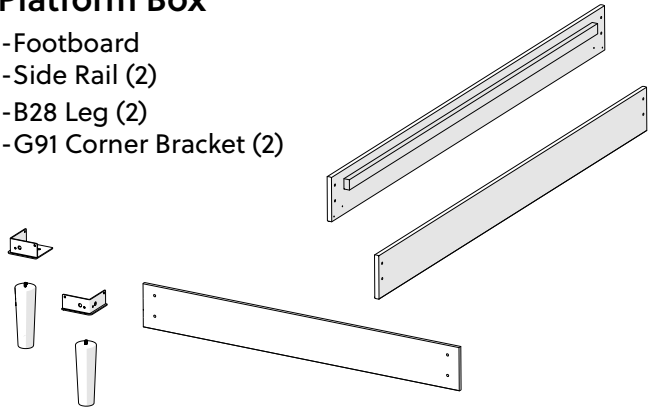

Platform Box

- -Footboard
- -Side Rail (2)
- -B28 Leg (2)
- -G91 Corner Bracket (2)