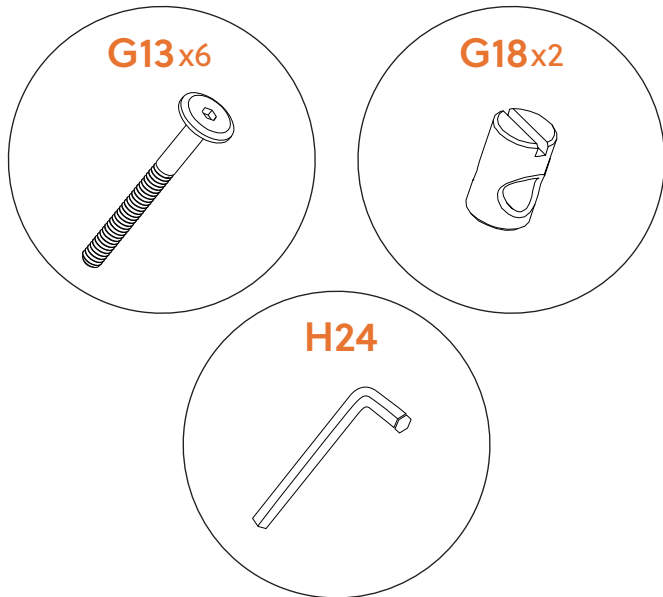

BUST OUT

1

REQUIRED TOOL

Assembly instructions for:
Panel Headboard

Part # 10521194 (06/10/24)

Scan Code for
Video Tutorial

[WATCH NOW](#)

HARDWARE