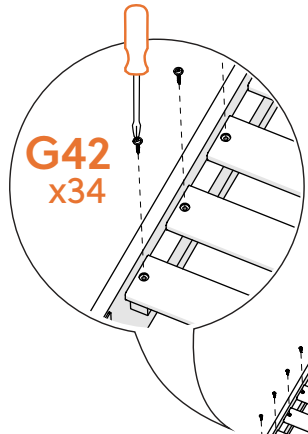

Platform Box

- Footboard
- Side Rail (2)
- Center Support (3)
- B28 Leg (2)
- G91 Corner Bracket (2)

Roll Slat Box

- Slat Roll

COMPONENTS

Roll Slat

Headboard

G91 (2)

B28 (2)

Footboard

Center Supports (3)

Side Rails (2)

7

Assembly instructions for:

Full Roll Slat System

Part # 141635 (12/22/22)

Life doesn't come with instructions, but this does

COMPONENTS

Components needed from your bed rail box:

Support Legs (3)

H26 (3)

H24

Optional High Position Extensions (3)

HARDWARE