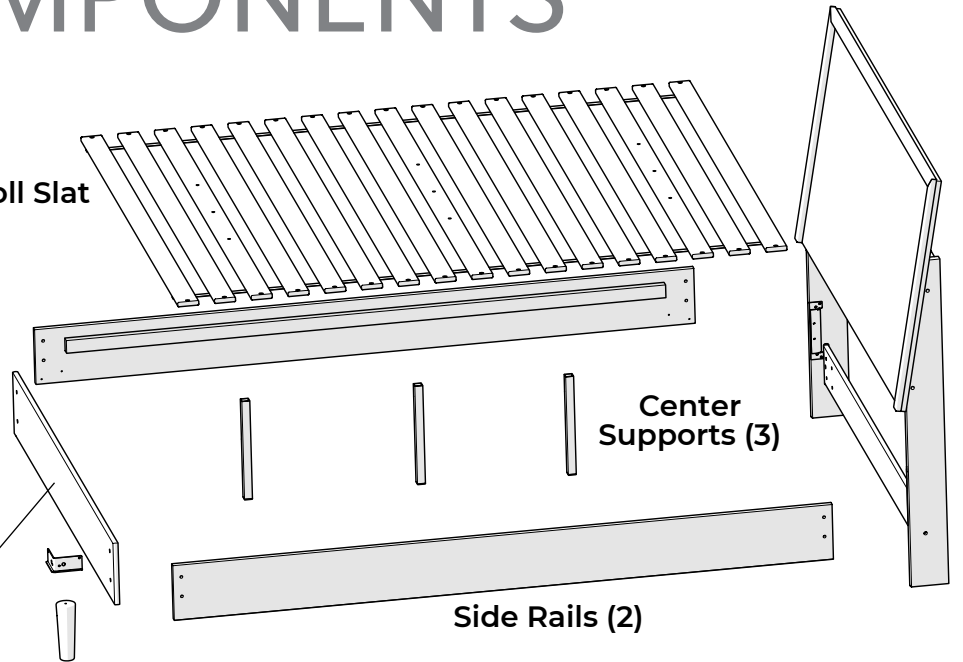

Platform Box

- Footboard
- Side Rail (2)
- Center Support (3)
- B28 Leg (2)
- G91 Corner Bracket (2)

Roll Slat Box

- Slat Roll

COMPONENTS

Roll Slat

Headboard

G91 (2)

B28 (2)

Footboard

Center Supports (3)

Side Rails (2)

7

Assembly instructions for:

Full Roll Slat System

Part # 141635 (12/22/22)

Life doesn't come with instructions, but this does

COMPONENTS

Components needed from your bed rail box:

Support Legs (3)

H26 (3)

H24

Optional High Position Extensions (3)

HARDWARE