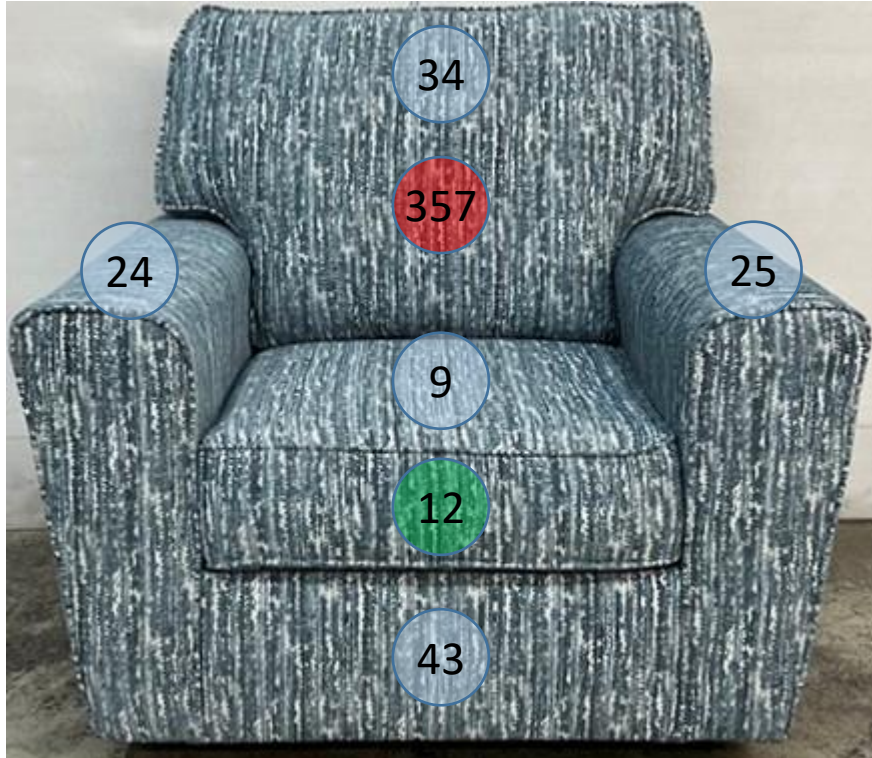

A3000649

Call Out	Description
●	Blown Fiber
●	Cushion Chaise Pad - top Pad
●	Cushion Foam
●	KD Component
●	Cover

Signature
DESIGN
BY **ASHLEY**®

Signature
DESIGN
BY **ASHLEY**®