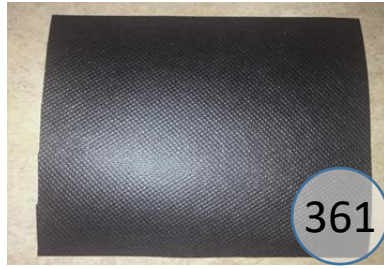

A3000649

Call Out	Description
●	Blown Fiber
●	Cushion Chaise Pad - top Pad
●	Cushion Foam
●	KD Component
●	Cover

Signature
DESIGN
BY **ASHLEY**®

Signature
DESIGN
BY **ASHLEY**®