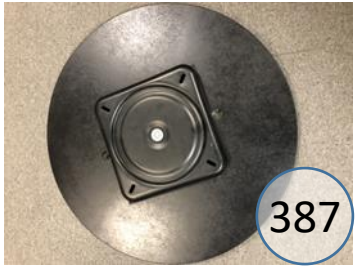

A3000649

Call Out	Description
●	Blown Fiber
●	Cushion Chaise Pad - top Pad
●	Cushion Foam
●	KD Component
●	Cover

Signature
DESIGN
BY **ASHLEY**®

Signature
DESIGN
BY **ASHLEY**®