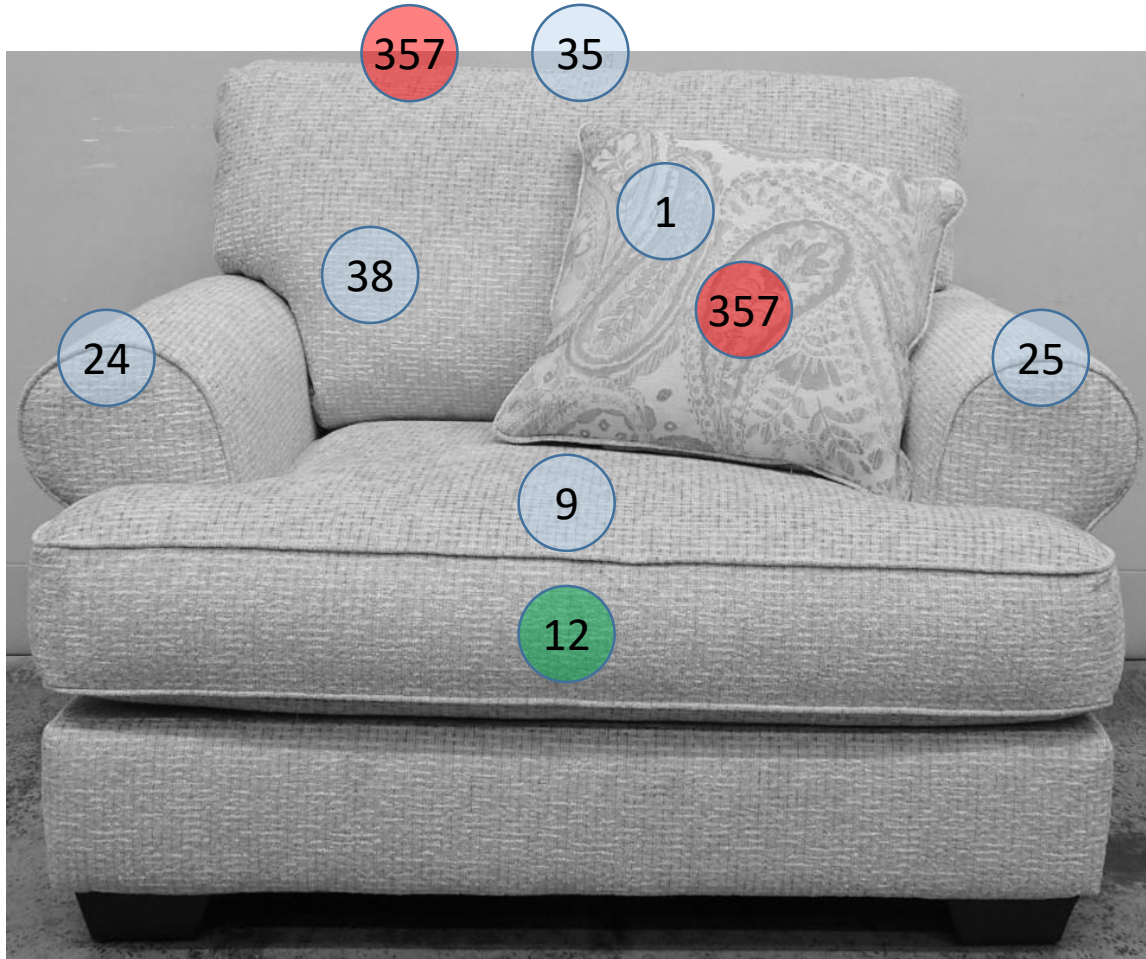

9620523

Call Out	Description
● (Red)	Blown Fiber
● (Yellow)	Cushion Chaise Pad - top Pad
● (Green)	Cushion Foam
● (Orange)	KD Component
● (Blue)	Cover

For more RPs' information, please see the following page.