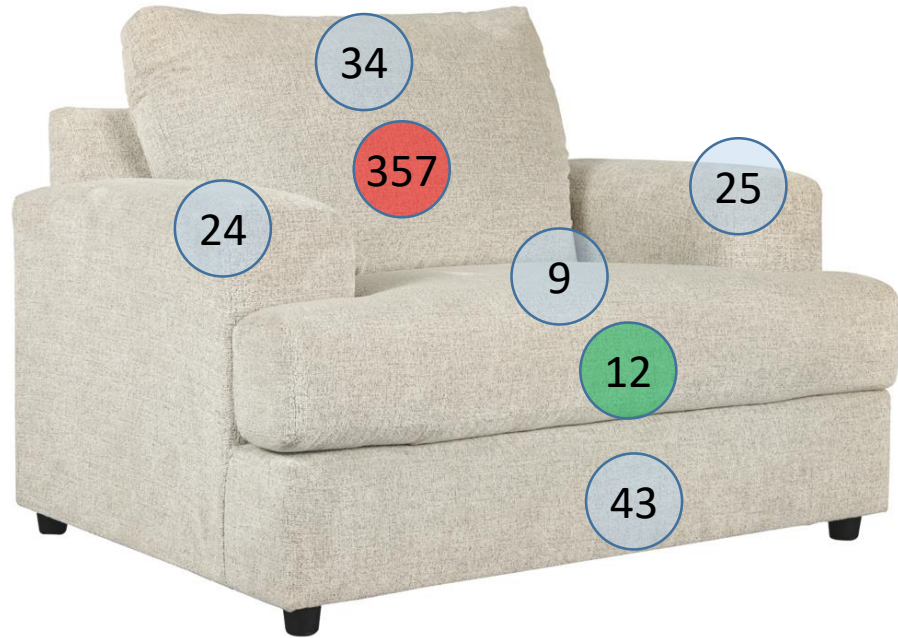

9510423

Call Out	Description
	Blown Fiber
	Cushion Chaise Pad - top Pad
	Cushion Foam
	KD Component
	Cover

For more RPs' information, please see the following page.