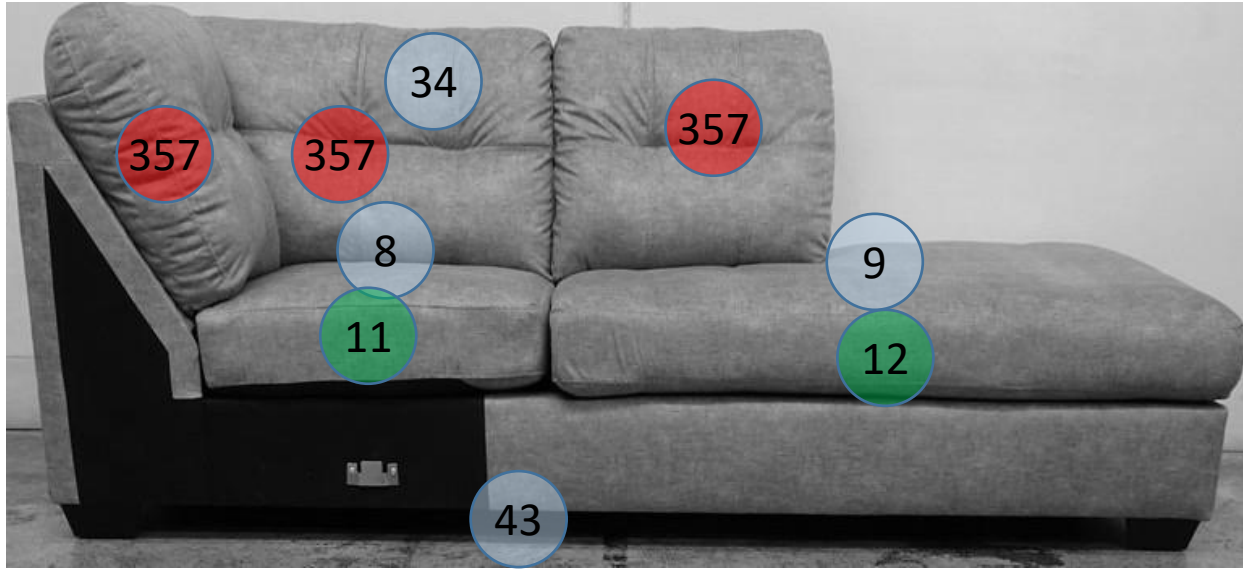

808-04-06-17

Call Out	Description
●	Blown Fiber
●	Cushion Chaise Pad - top Pad
●	Cushion Foam
●	KD Component
●	Cover

Signature
DESIGN
BY **ASHLEY**®

499

400

361

46

Signature
DESIGN
BY **ASHLEY**®

**808 SECTIONAL
DIMENSIONS
2 PIECE
CONFIGURATION**

**808 SECTIONAL
DIMENSIONS
2 PIECE
CONFIGURATION**