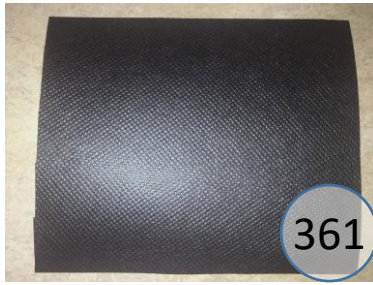

808-04-06-17

Call Out	Description
●	Blown Fiber
●	Cushion Chaise Pad - top Pad
●	Cushion Foam
●	KD Component
●	Cover

Signature
DESIGN
BY **ASHLEY**®

499

400

361

46

Signature
DESIGN
BY **ASHLEY**®

**808 SECTIONAL
DIMENSIONS
2 PIECE
CONFIGURATION**

**808 SECTIONAL
DIMENSIONS
2 PIECE
CONFIGURATION**