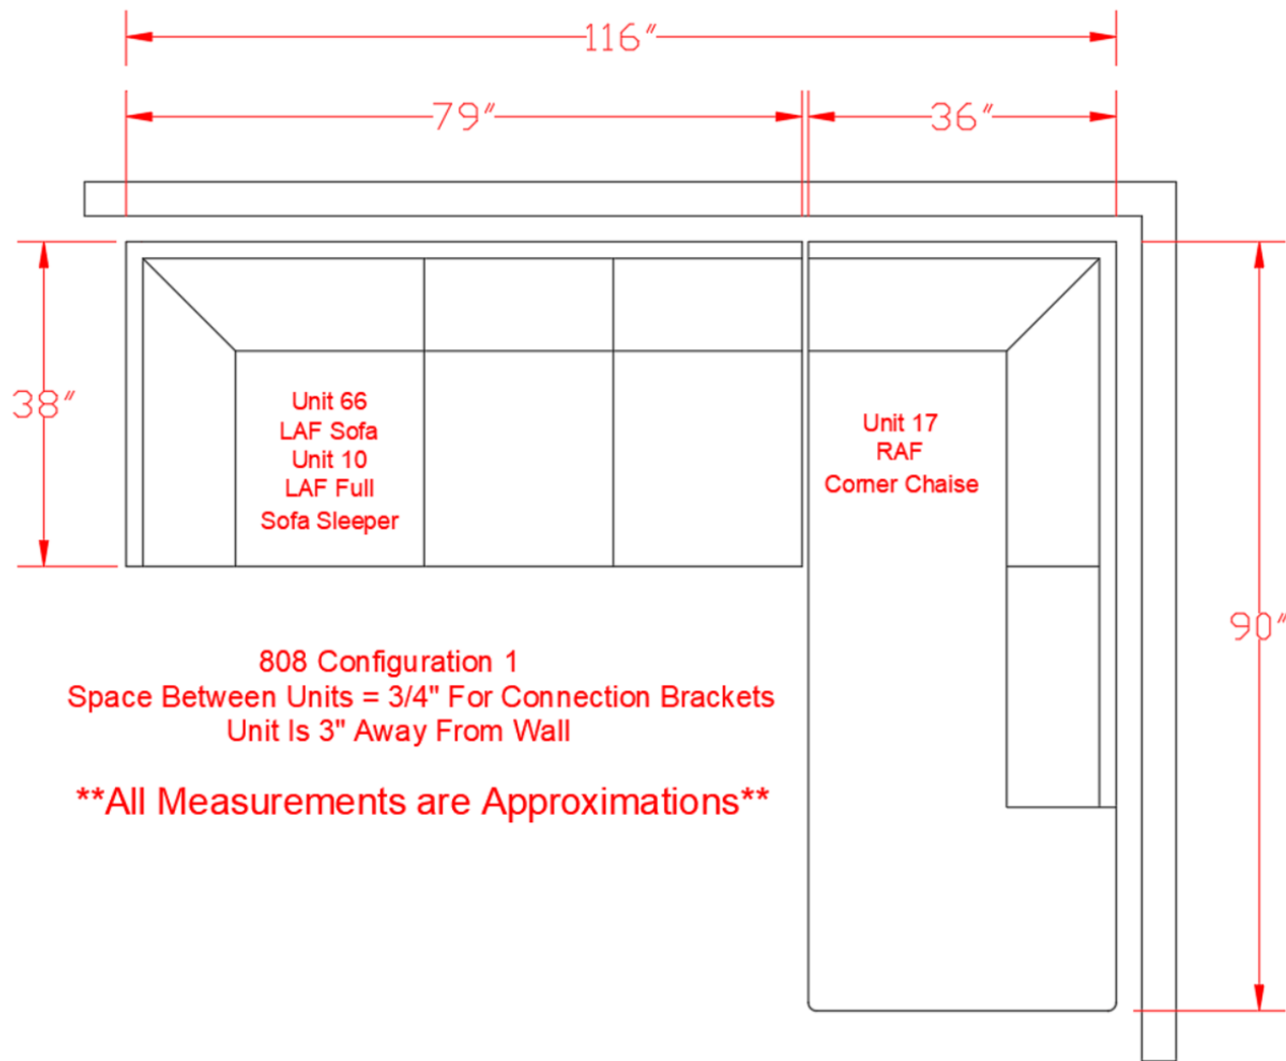

808-04-06-17

Call Out	Description
●	Blown Fiber
●	Cushion Chaise Pad - top Pad
●	Cushion Foam
●	KD Component
●	Cover

Signature
DESIGN
BY **ASHLEY**®

499

400

361

46

Signature
DESIGN
BY **ASHLEY**®

**808 SECTIONAL
DIMENSIONS
2 PIECE
CONFIGURATION**

**808 SECTIONAL
DIMENSIONS
2 PIECE
CONFIGURATION**