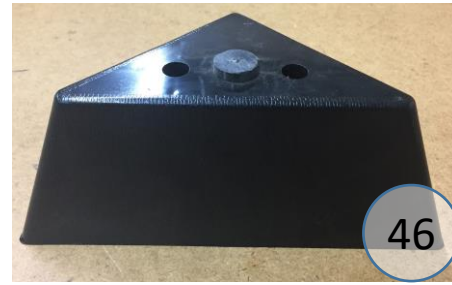

808-04-06-17

Call Out	Description
●	Blown Fiber
●	Cushion Chaise Pad - top Pad
●	Cushion Foam
●	KD Component
●	Cover

Signature
DESIGN
BY **ASHLEY**®

499

400

361

46

Signature
DESIGN
BY **ASHLEY**®

**808 SECTIONAL
DIMENSIONS
2 PIECE
CONFIGURATION**

**808 SECTIONAL
DIMENSIONS
2 PIECE
CONFIGURATION**