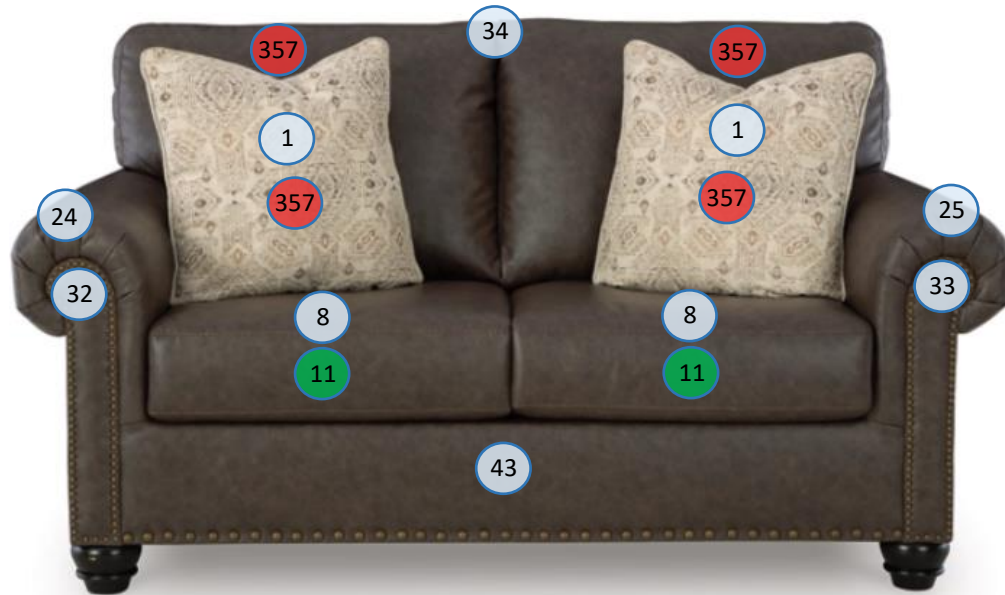

5550335

Call out	Description
● (Red)	Blown Fiber
● (Yellow)	Cushion Chaise Pad – Top Pad
● (Green)	Cushion Foam
● (Orange)	KD Component
● (Light Blue)	Cover

For more RPs' information, please see the following page.