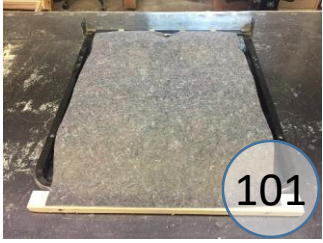

526-04-05-06-25

Call out	Description
	Blown Fiber
	Cushion Chaise Pad – Top Pad
	Cushion Foam
	KD Component
	Cover

For more RPs' information, please see the following page.

101

110

149

177

420