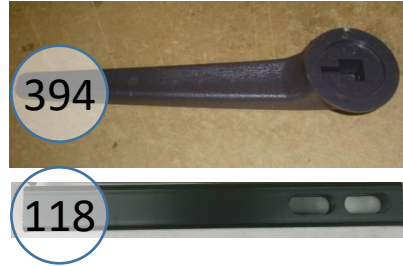

526-04-05-06-25

Call out	Description
	Blown Fiber
	Cushion Chaise Pad – Top Pad
	Cushion Foam
	KD Component
	Cover

For more RPs' information, please see the following page.

101

110

149

177

420

425

426

615

617

619

394

118

630