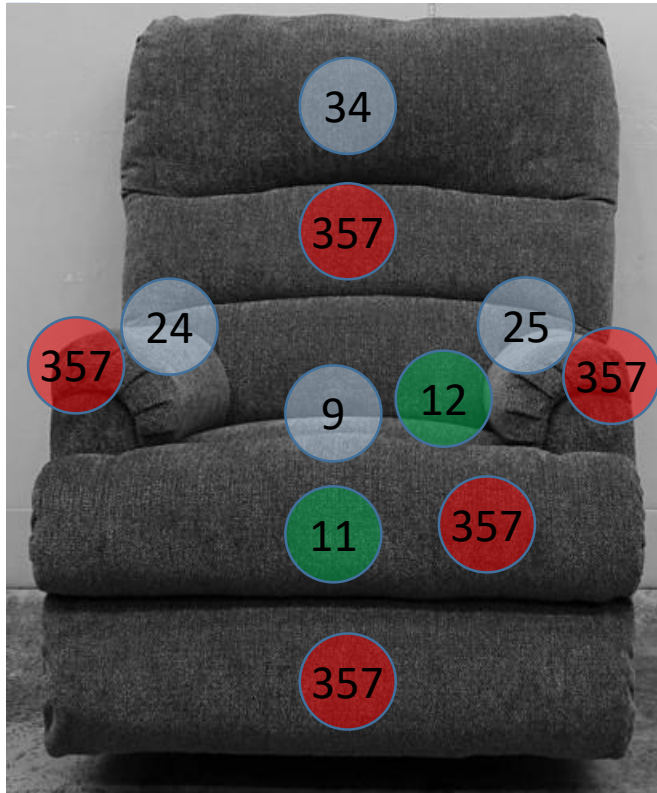

466-04-05-06-25

Call Out	Description
●	Blown Fiber
●	Cushion Chaise Pad - top Pad
●	Cushion Foam
●	KD Component
●	Cover

For more RPs' information, please see the following page.

425

399

361

149

426

101

394

110

562

118