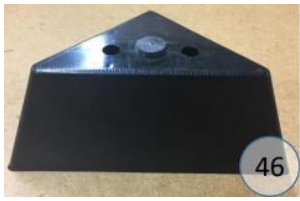

# 3260439

Call out	Description
● (Red)	Blown Fiber
● (Yellow)	Cushion Chaise Pad – Top Pad
● (Green)	Cushion Foam
● (Orange)	KD Component
● (Light Blue)	Cover

For more RPs' information, please see the following page.