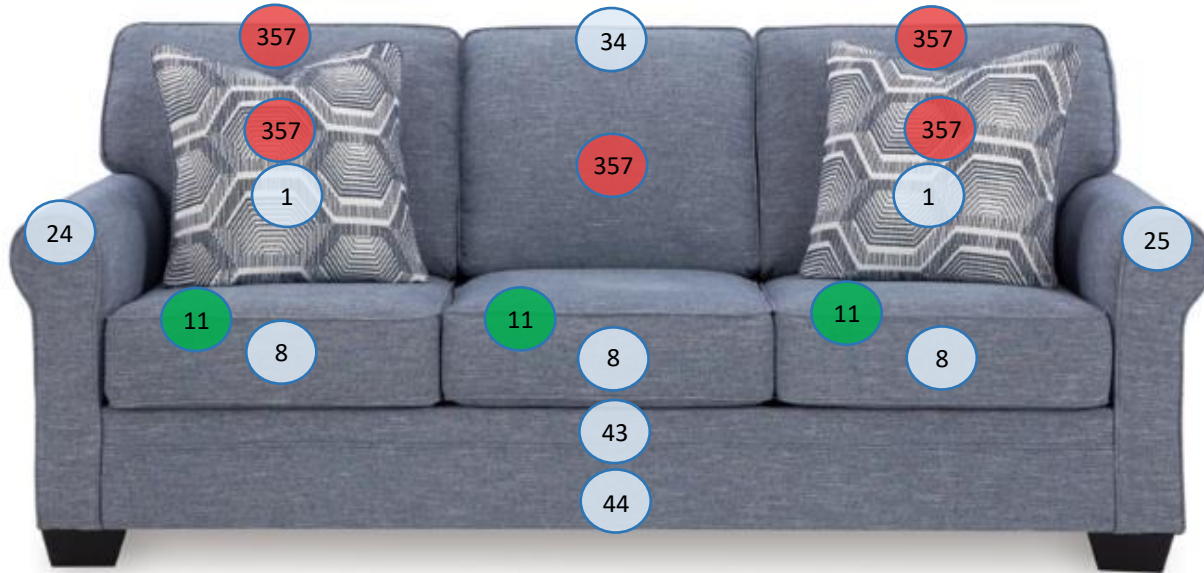

# 3260439

Call out	Description
● (Red)	Blown Fiber
● (Yellow)	Cushion Chaise Pad – Top Pad
● (Green)	Cushion Foam
● (Orange)	KD Component
● (Light Blue)	Cover

For more RPs' information, please see the following page.

46

227

355

356

472

562

22

57

601

602

603

604

605

606

607

608