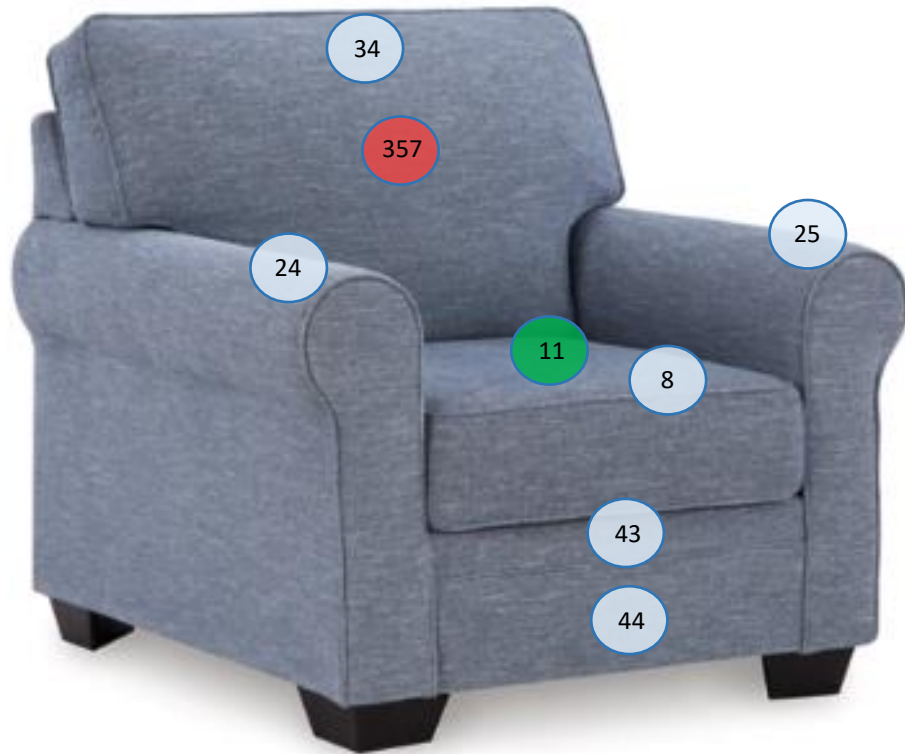

3260420

Call out	Description
	Blown Fiber
	Cushion Chaise Pad – Top Pad
	Cushion Foam
	KD Component
	Cover

For more RPs' information, please see the following page.