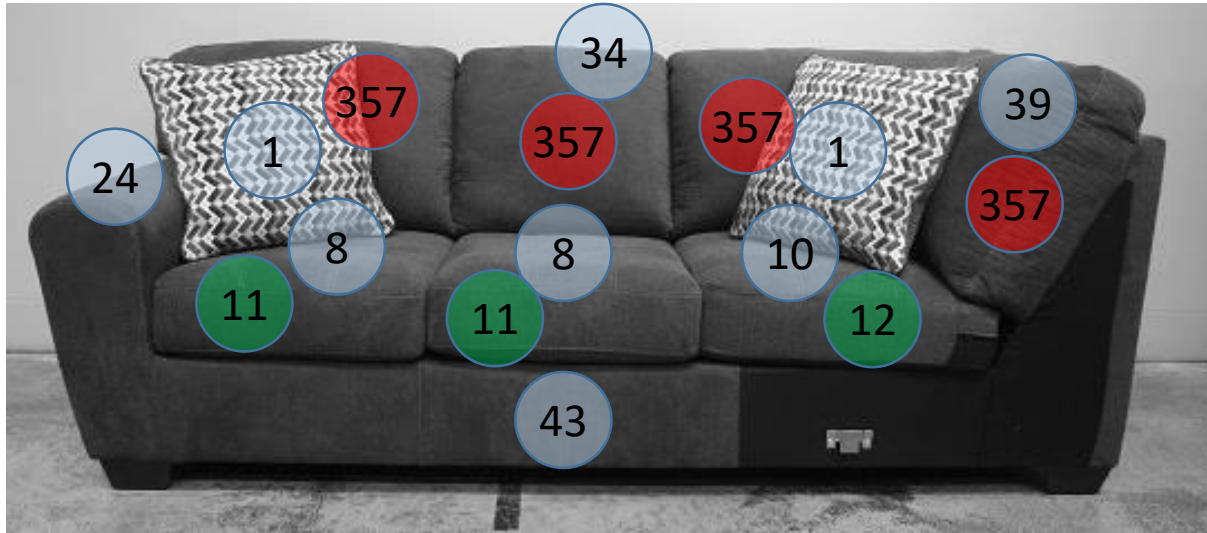

# 2862066

Call Out	Description
● (Red)	Blown Fiber
● (Yellow)	Cushion Chaise Pad - top Pad
● (Green)	Cushion Foam
● (Yellow)	KD Component
● (Blue)	Cover

POLY COLOR MAY VARY

**286 SECTIONAL  
DIMENSIONS  
3 PIECE  
CONFIGURATIONS**

**286 SECTIONAL  
DIMENSIONS  
3 PIECE  
CONFIGURATION**