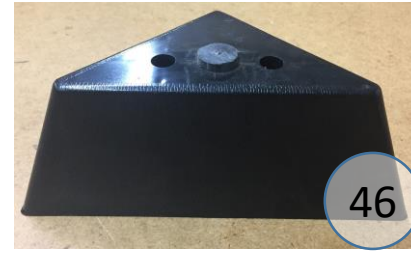

# 2862066

Call Out	Description
● (Red)	Blown Fiber
● (Yellow)	Cushion Chaise Pad - top Pad
● (Green)	Cushion Foam
● (Yellow)	KD Component
● (Blue)	Cover

POLY COLOR MAY VARY

**286 SECTIONAL  
DIMENSIONS  
3 PIECE  
CONFIGURATIONS**

**286 SECTIONAL  
DIMENSIONS  
3 PIECE  
CONFIGURATION**