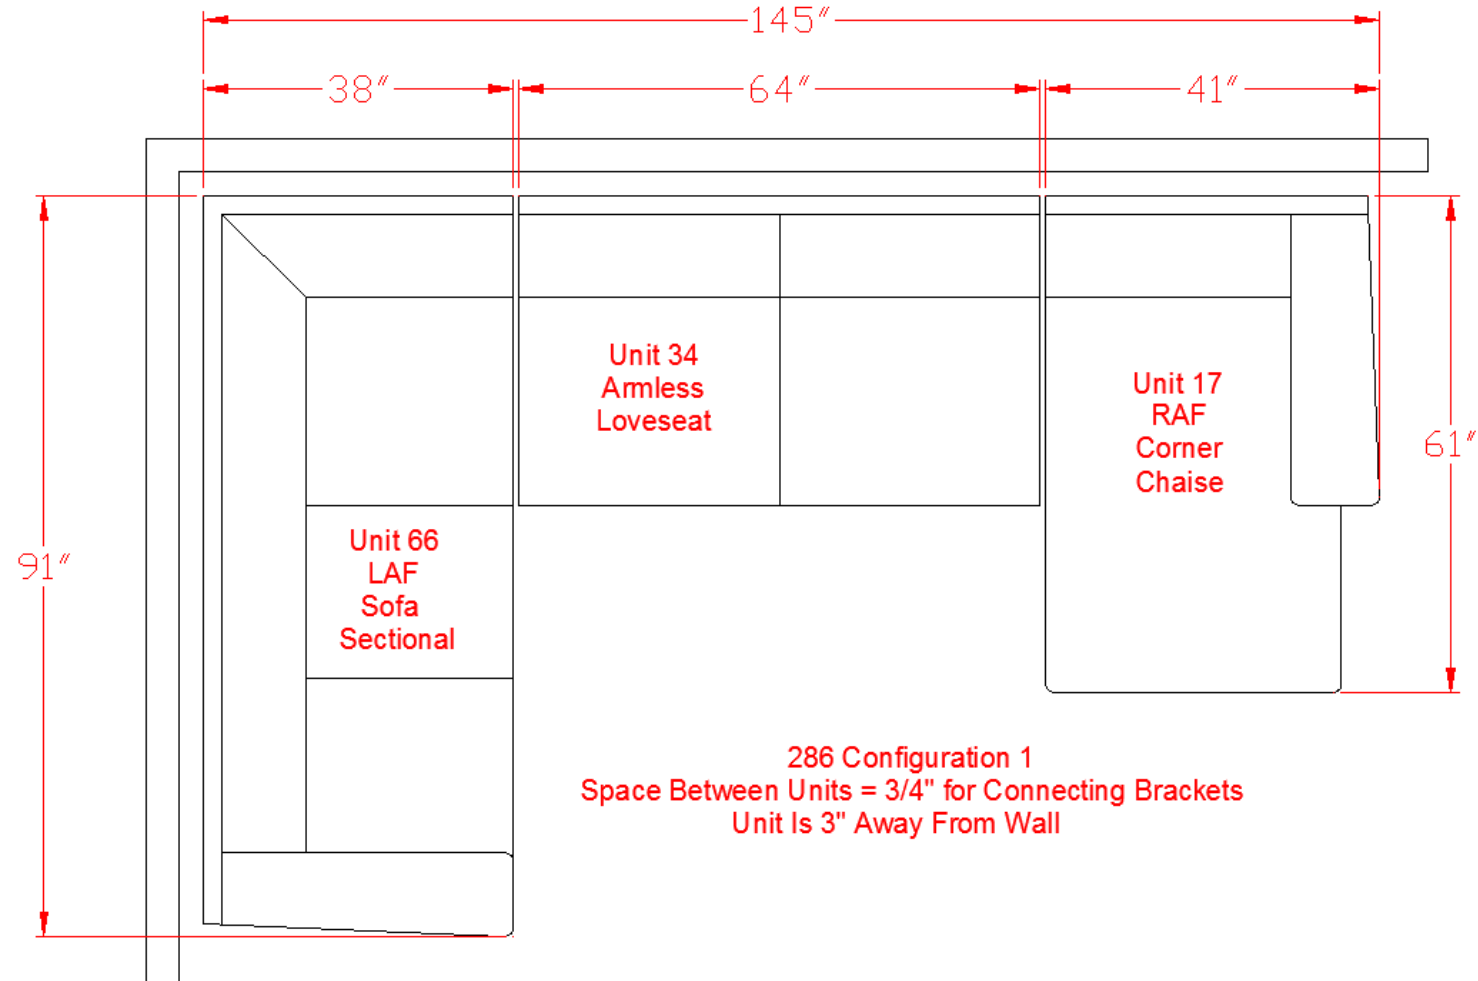

# 2862066

Call Out	Description
● (Red)	Blown Fiber
● (Yellow)	Cushion Chaise Pad - top Pad
● (Green)	Cushion Foam
● (Yellow)	KD Component
● (Blue)	Cover

POLY COLOR MAY VARY

**286 SECTIONAL  
DIMENSIONS  
3 PIECE  
CONFIGURATIONS**

**286 SECTIONAL  
DIMENSIONS  
3 PIECE  
CONFIGURATION**