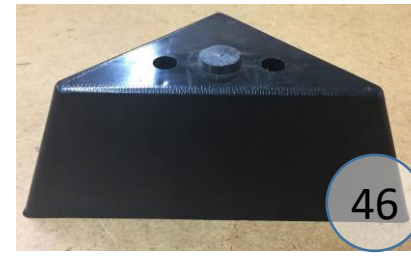

2862034

Call Out	Description
● (Red)	Blown Fiber
● (Yellow)	Cushion Chaise Pad - top Pad
● (Green)	Cushion Foam
● (Orange)	KD Component
● (Blue)	Cover

POLY COLOR MAY VARY

**286 SECTIONAL
DIMENSIONS
3 PIECE
CONFIGURATIONS**

**286 SECTIONAL
DIMENSIONS
3 PIECE
CONFIGURATION**