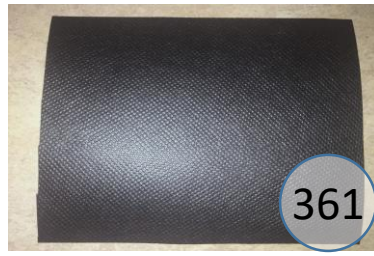

2862034

Call Out	Description
● (Red)	Blown Fiber
● (Yellow)	Cushion Chaise Pad - top Pad
● (Green)	Cushion Foam
● (Orange)	KD Component
● (Blue)	Cover

POLY COLOR MAY VARY

**286 SECTIONAL
DIMENSIONS
3 PIECE
CONFIGURATIONS**

**286 SECTIONAL
DIMENSIONS
3 PIECE
CONFIGURATION**