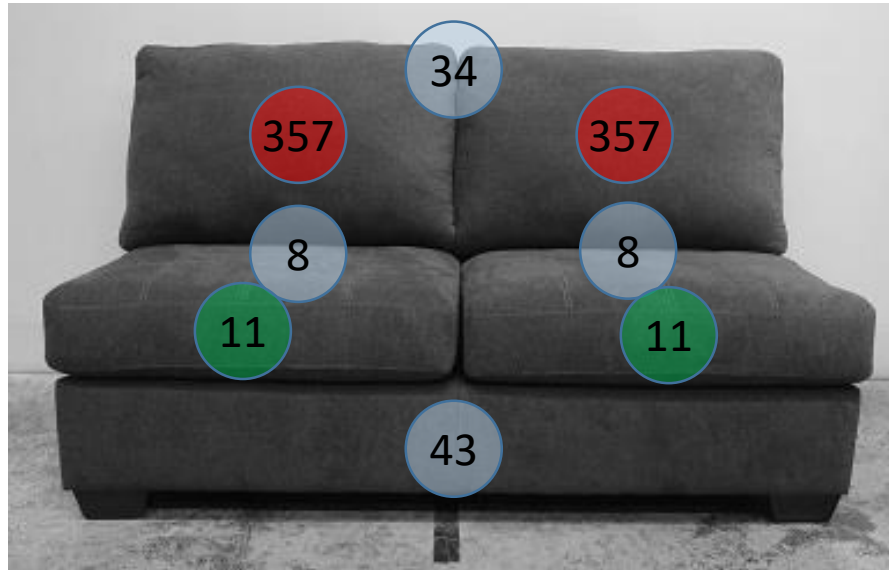

2862034

Call Out	Description
● (Red)	Blown Fiber
● (Yellow)	Cushion Chaise Pad - top Pad
● (Green)	Cushion Foam
● (Orange)	KD Component
● (Blue)	Cover

POLY COLOR MAY VARY

**286 SECTIONAL
DIMENSIONS
3 PIECE
CONFIGURATIONS**

**286 SECTIONAL
DIMENSIONS
3 PIECE
CONFIGURATION**