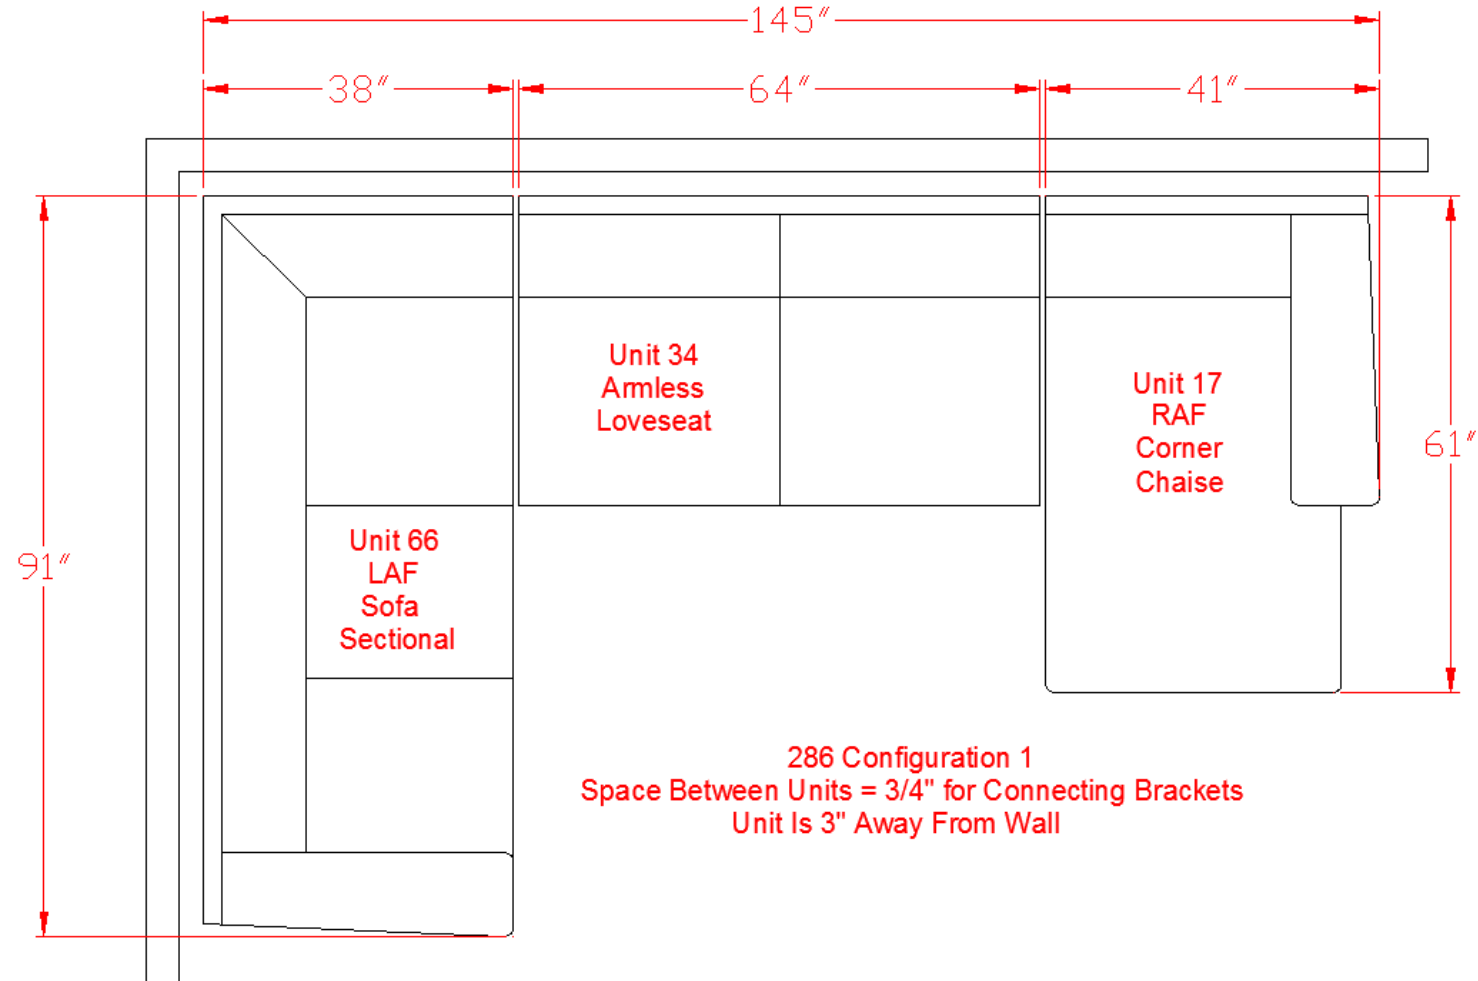

2862034

Call Out	Description
● (Red)	Blown Fiber
● (Yellow)	Cushion Chaise Pad - top Pad
● (Green)	Cushion Foam
● (Orange)	KD Component
● (Blue)	Cover

POLY COLOR MAY VARY

**286 SECTIONAL
DIMENSIONS
3 PIECE
CONFIGURATIONS**

**286 SECTIONAL
DIMENSIONS
3 PIECE
CONFIGURATION**