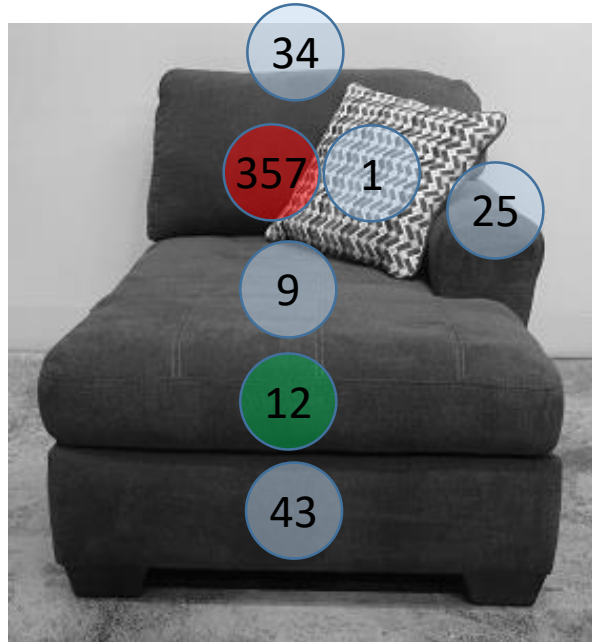

# 2862017

Call Out	Description
● (Red)	Blown Fiber
● (Yellow)	Cushion Chaise Pad - top Pad
● (Green)	Cushion Foam
● (Yellow)	KD Component
● (Blue)	Cover

**POLY COLOR MAY VARY**

**286 SECTIONAL  
DIMENSIONS  
3 PIECE  
CONFIGURATIONS**

**286 SECTIONAL  
DIMENSIONS  
3 PIECE  
CONFIGURATION**