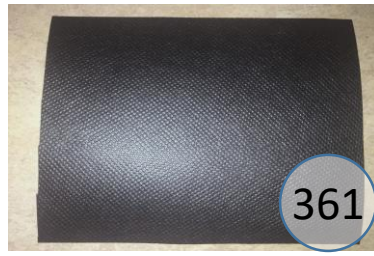

# 2862017

Call Out	Description
● (Red)	Blown Fiber
● (Yellow)	Cushion Chaise Pad - top Pad
● (Green)	Cushion Foam
● (Yellow)	KD Component
● (Blue)	Cover

**POLY COLOR MAY VARY**

**286 SECTIONAL  
DIMENSIONS  
3 PIECE  
CONFIGURATIONS**

**286 SECTIONAL  
DIMENSIONS  
3 PIECE  
CONFIGURATION**