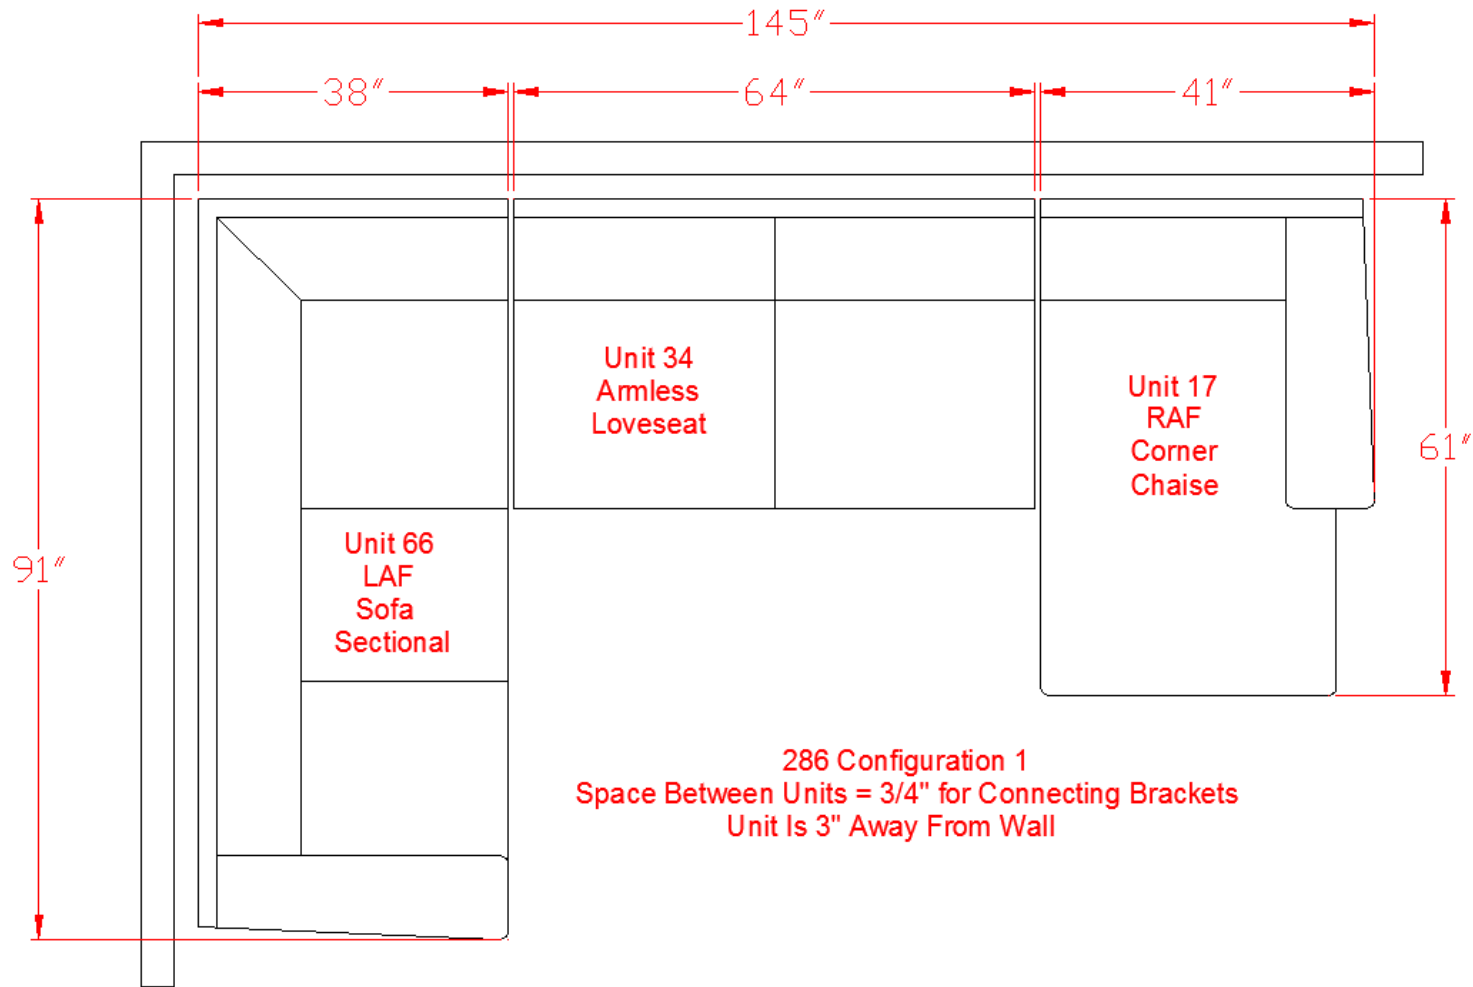

# 2862017

Call Out	Description
● (Red)	Blown Fiber
● (Yellow)	Cushion Chaise Pad - top Pad
● (Green)	Cushion Foam
● (Yellow)	KD Component
● (Blue)	Cover

**POLY COLOR MAY VARY**

**286 SECTIONAL  
DIMENSIONS  
3 PIECE  
CONFIGURATIONS**

**286 SECTIONAL  
DIMENSIONS  
3 PIECE  
CONFIGURATION**