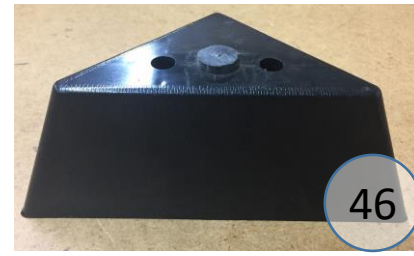

# 2862017

Call Out	Description
● (Red)	Blown Fiber
● (Yellow)	Cushion Chaise Pad - top Pad
● (Green)	Cushion Foam
● (Yellow)	KD Component
● (Blue)	Cover

**POLY COLOR MAY VARY**

**286 SECTIONAL  
DIMENSIONS  
3 PIECE  
CONFIGURATIONS**

**286 SECTIONAL  
DIMENSIONS  
3 PIECE  
CONFIGURATION**