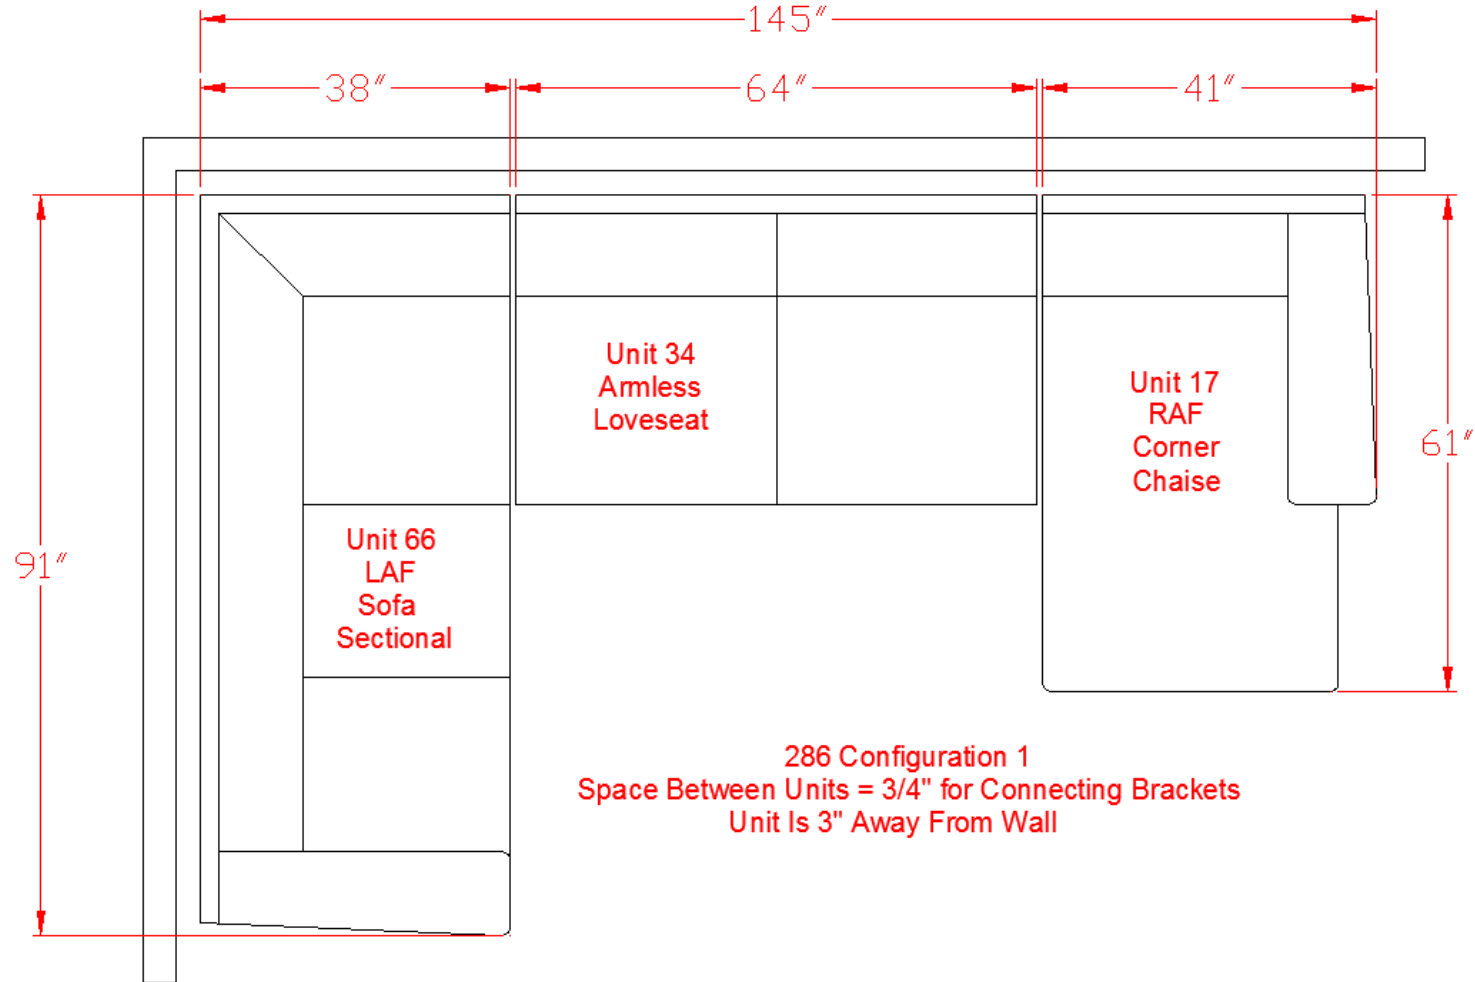

2862016

Call Out	Description
	Blown Fiber
	Cushion Chaise Pad - top Pad
	Cushion Foam
	KD Component
	Cover

POLY COLOR MAY VARY

**286 SECTIONAL
DIMENSIONS
3 PIECE
CONFIGURATIONS**

**286 SECTIONAL
DIMENSIONS
3 PIECE
CONFIGURATION**