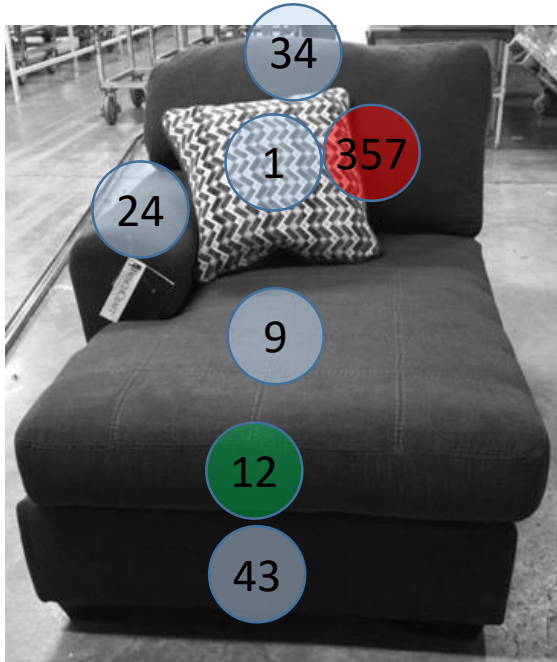

2862016

Call Out	Description
	Blown Fiber
	Cushion Chaise Pad - top Pad
	Cushion Foam
	KD Component
	Cover

POLY COLOR MAY VARY

**286 SECTIONAL
DIMENSIONS
3 PIECE
CONFIGURATIONS**

**286 SECTIONAL
DIMENSIONS
3 PIECE
CONFIGURATION**