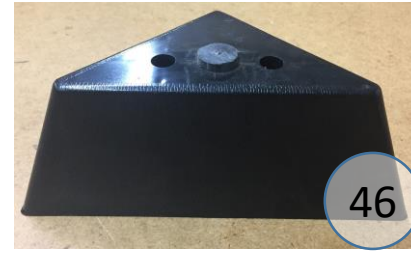

2862016

Call Out	Description
	Blown Fiber
	Cushion Chaise Pad - top Pad
	Cushion Foam
	KD Component
	Cover

POLY COLOR MAY VARY

**286 SECTIONAL
DIMENSIONS
3 PIECE
CONFIGURATIONS**

**286 SECTIONAL
DIMENSIONS
3 PIECE
CONFIGURATION**