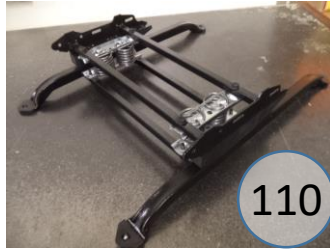

425

227

399

562

149

426

50

118

394

101

110