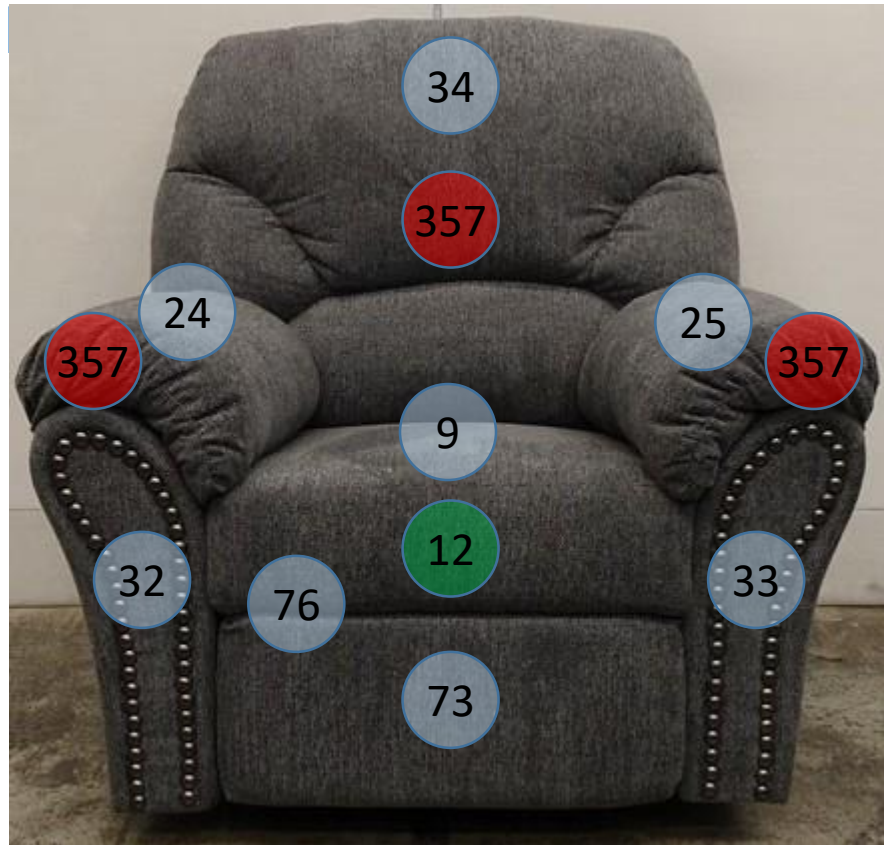

# 2810525

Call Out	Description
●	Blown Fiber
●	Cushion Chaise Pad - top Pad
●	Cushion Foam
●	KD Component
●	Cover

425

227

399

562

149

426

50

118

394

101

110