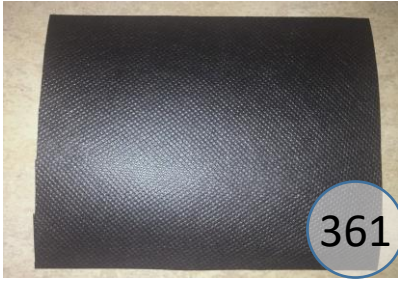

# 2520635

Call Out	Description
●	Blown Fiber
●	Cushion Chaise Pad - top Pad
●	Cushion Foam
●	KD Component
●	Cover

*Signature*  
DESIGN  
BY **ASHLEY**®

*Signature*  
DESIGN  
BY **ASHLEY**®