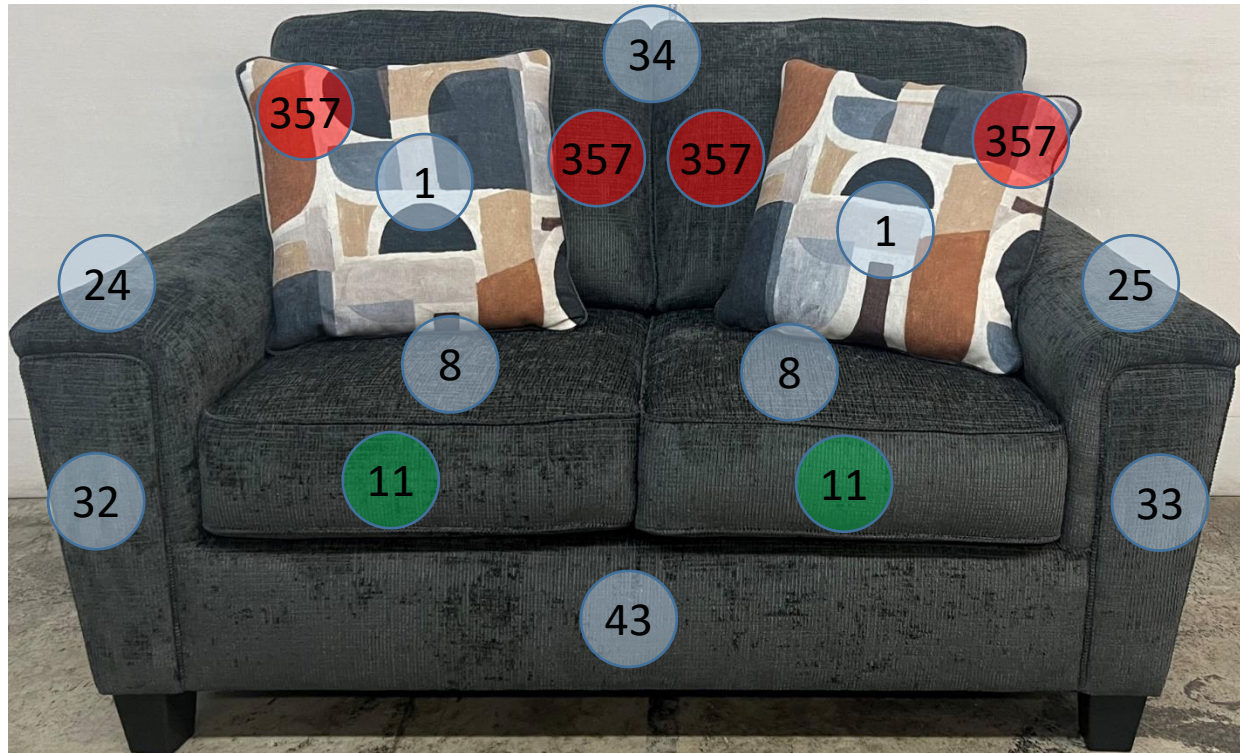

# 2520635

Call Out	Description
●	Blown Fiber
●	Cushion Chaise Pad - top Pad
●	Cushion Foam
●	KD Component
●	Cover

*Signature*  
DESIGN  
BY **ASHLEY**®

*Signature*  
DESIGN  
BY **ASHLEY**®