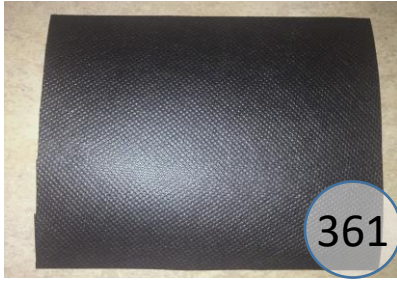

2520620

Call Out	Description
●	Blown Fiber
●	Cushion Chaise Pad - top Pad
●	Cushion Foam
●	KD Component
●	Cover

Signature
DESIGN
BY **ASHLEY**®

Signature
DESIGN
BY **ASHLEY**®