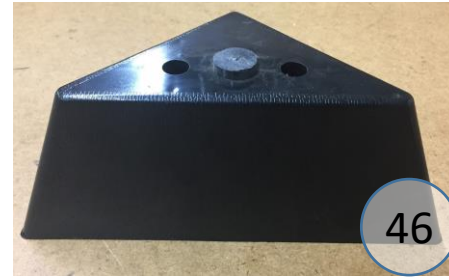

2430366

Call Out	Description
● (Red)	Blown Fiber
● (Yellow)	Cushion Chaise Pad - top Pad
● (Green)	Cushion Foam
● (Yellow)	KD Component
● (Light Blue)	Cover

Signature
DESIGN
BY **ASHLEY**®

499

400

361

46

433

170

Signature
DESIGN
BY **ASHLEY**®

**243 SECTIONAL
DIMENSIONS
2 PIECE
CONFIGURATION**

****All Measurements are Approximations****

**243 SECTIONAL
DIMENSIONS
2 PIECE
CONFIGURATION**