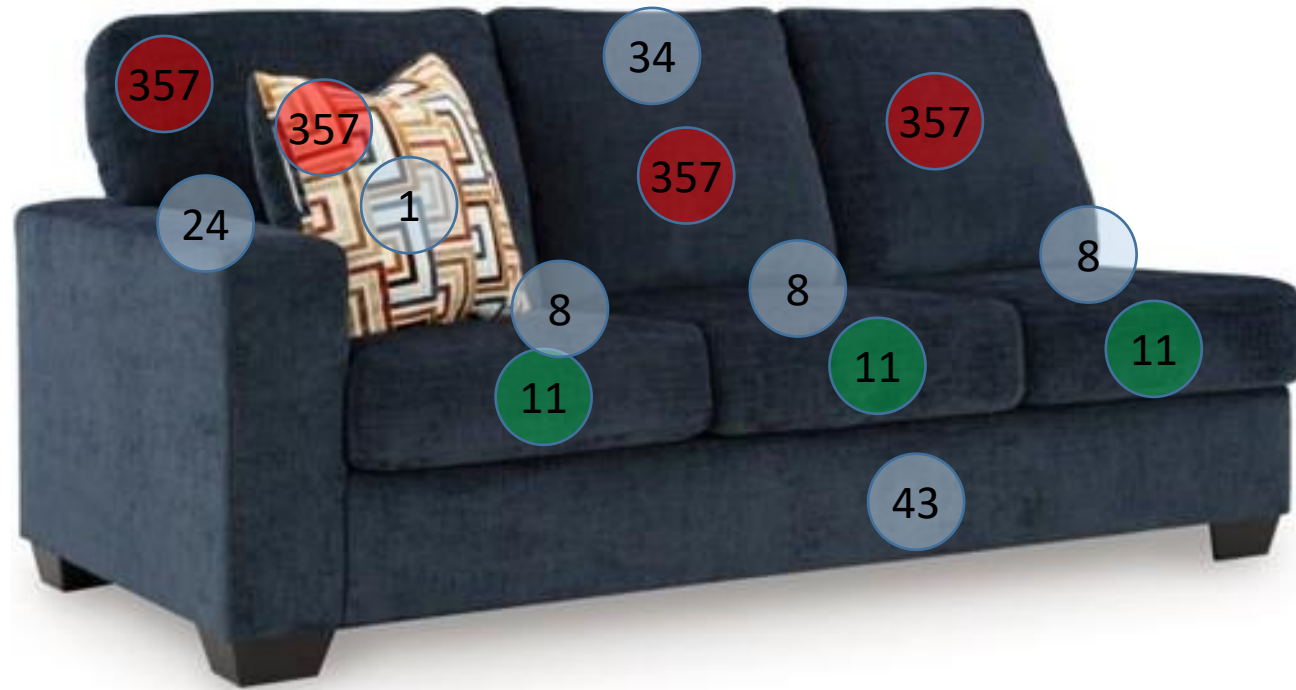

2430366

Call Out	Description
● (Red)	Blown Fiber
● (Yellow)	Cushion Chaise Pad - top Pad
● (Green)	Cushion Foam
● (Yellow)	KD Component
● (Light Blue)	Cover

Signature
DESIGN
BY **ASHLEY**®

499

400

361

46

433

170

Signature
DESIGN
BY **ASHLEY**®

**243 SECTIONAL
DIMENSIONS
2 PIECE
CONFIGURATION**

****All Measurements are Approximations****

**243 SECTIONAL
DIMENSIONS
2 PIECE
CONFIGURATION**