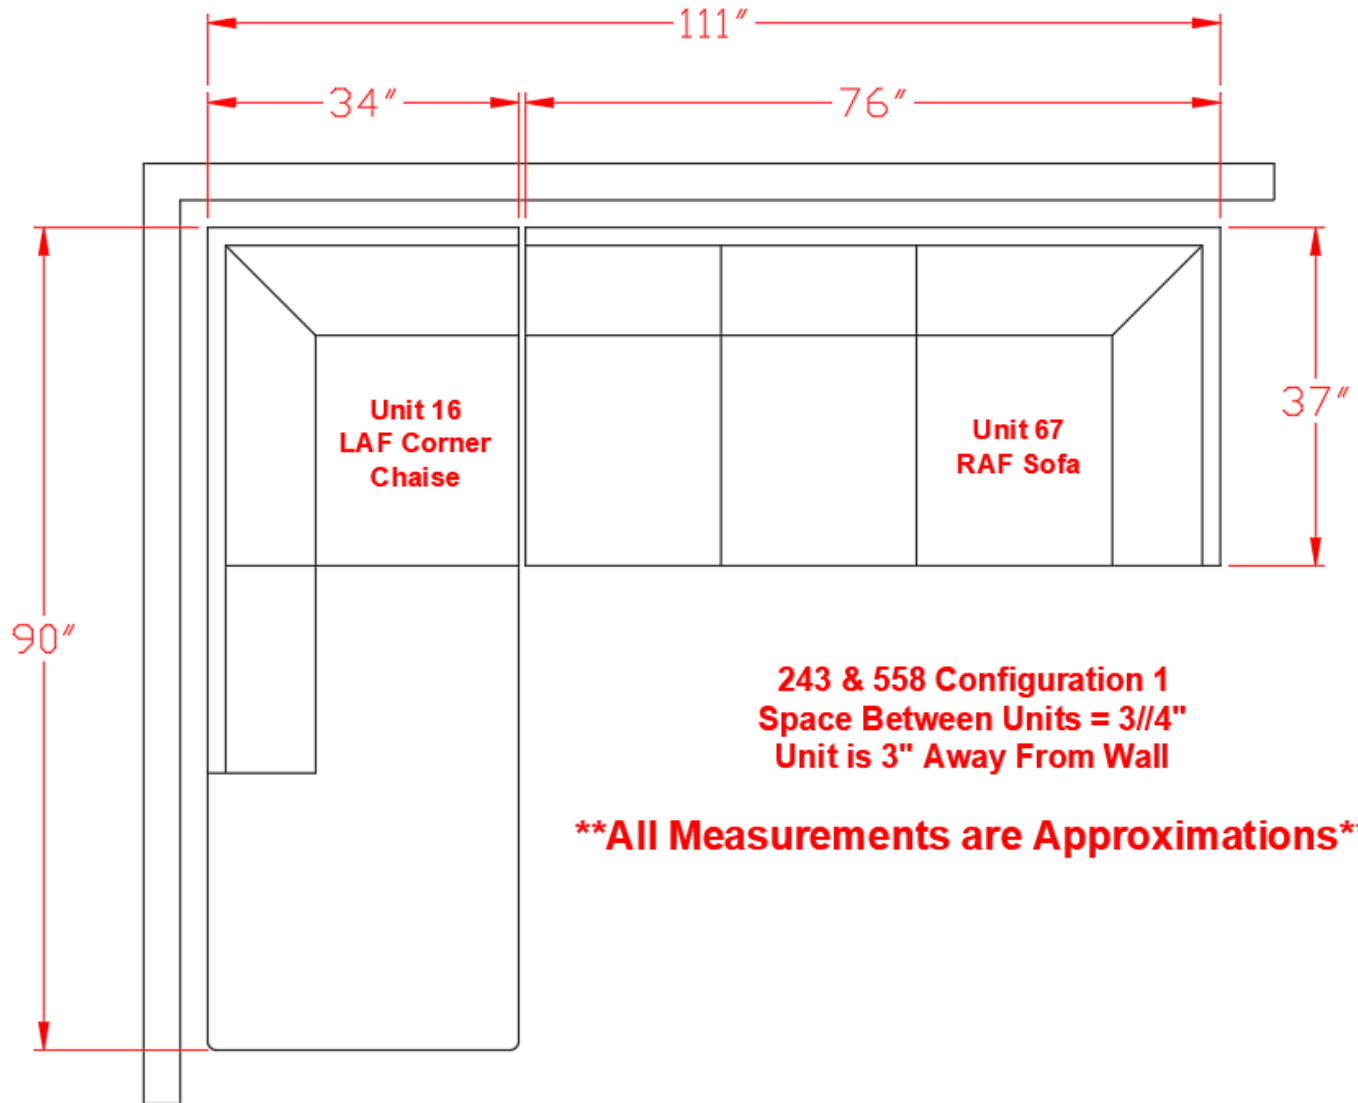

2430366

Call Out	Description
● (Red)	Blown Fiber
● (Yellow)	Cushion Chaise Pad - top Pad
● (Green)	Cushion Foam
● (Yellow)	KD Component
● (Light Blue)	Cover

Signature
DESIGN
BY **ASHLEY**®

499

400

361

46

433

170

Signature
DESIGN
BY **ASHLEY**®

**243 SECTIONAL
DIMENSIONS
2 PIECE
CONFIGURATION**

****All Measurements are Approximations****

**243 SECTIONAL
DIMENSIONS
2 PIECE
CONFIGURATION**