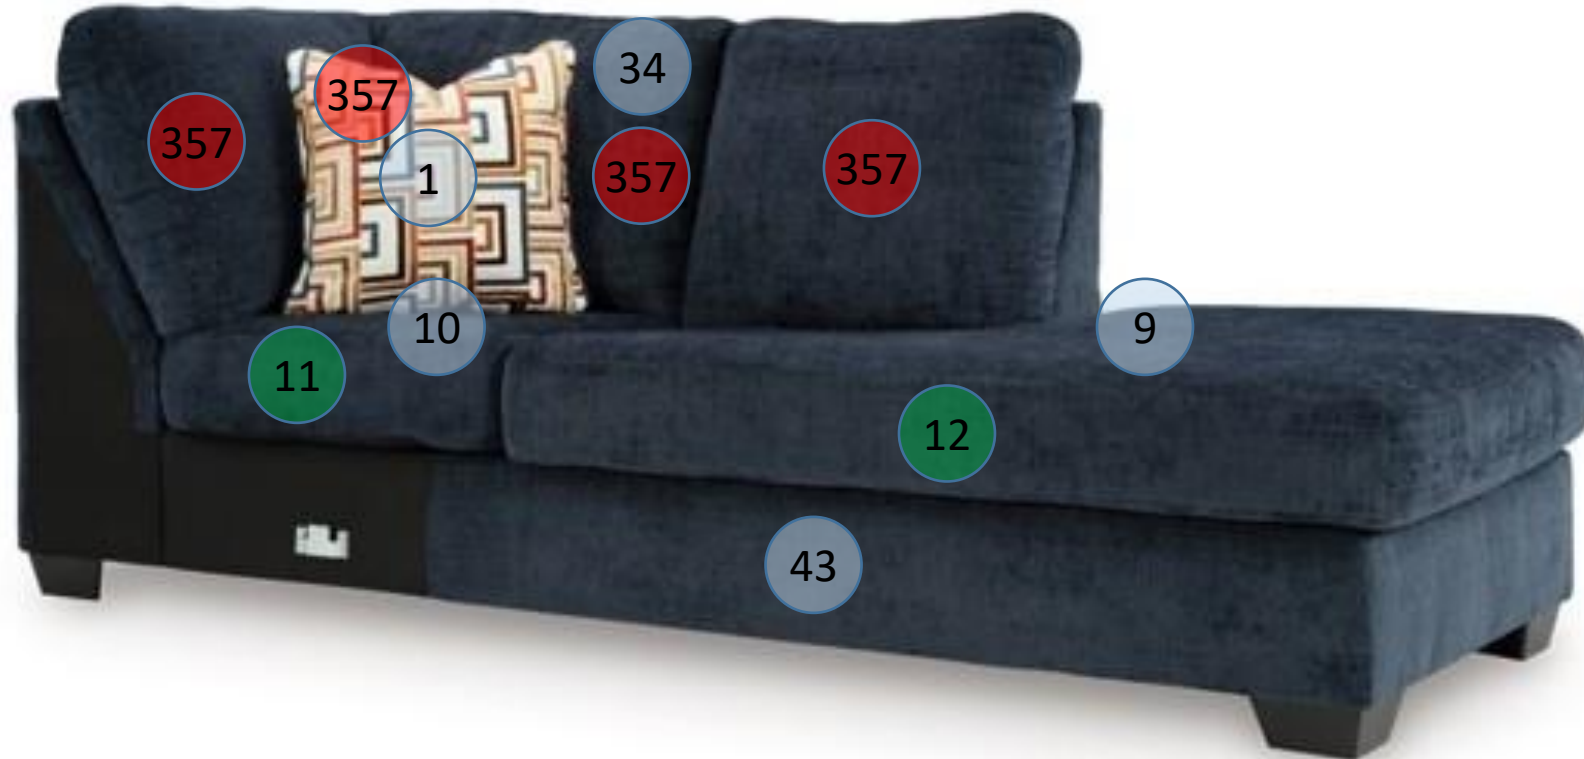

2430317

Call Out	Description
●	Blown Fiber
●	Cushion Chaise Pad - top Pad
●	Cushion Foam
●	KD Component
●	Cover

Signature
DESIGN
BY **ASHLEY**®

Signature
DESIGN
BY **ASHLEY**®

**243 SECTIONAL
DIMENSIONS
2 PIECE
CONFIGURATION**

****All Measurements are Approximations****

**243 SECTIONAL
DIMENSIONS
2 PIECE
CONFIGURATION**