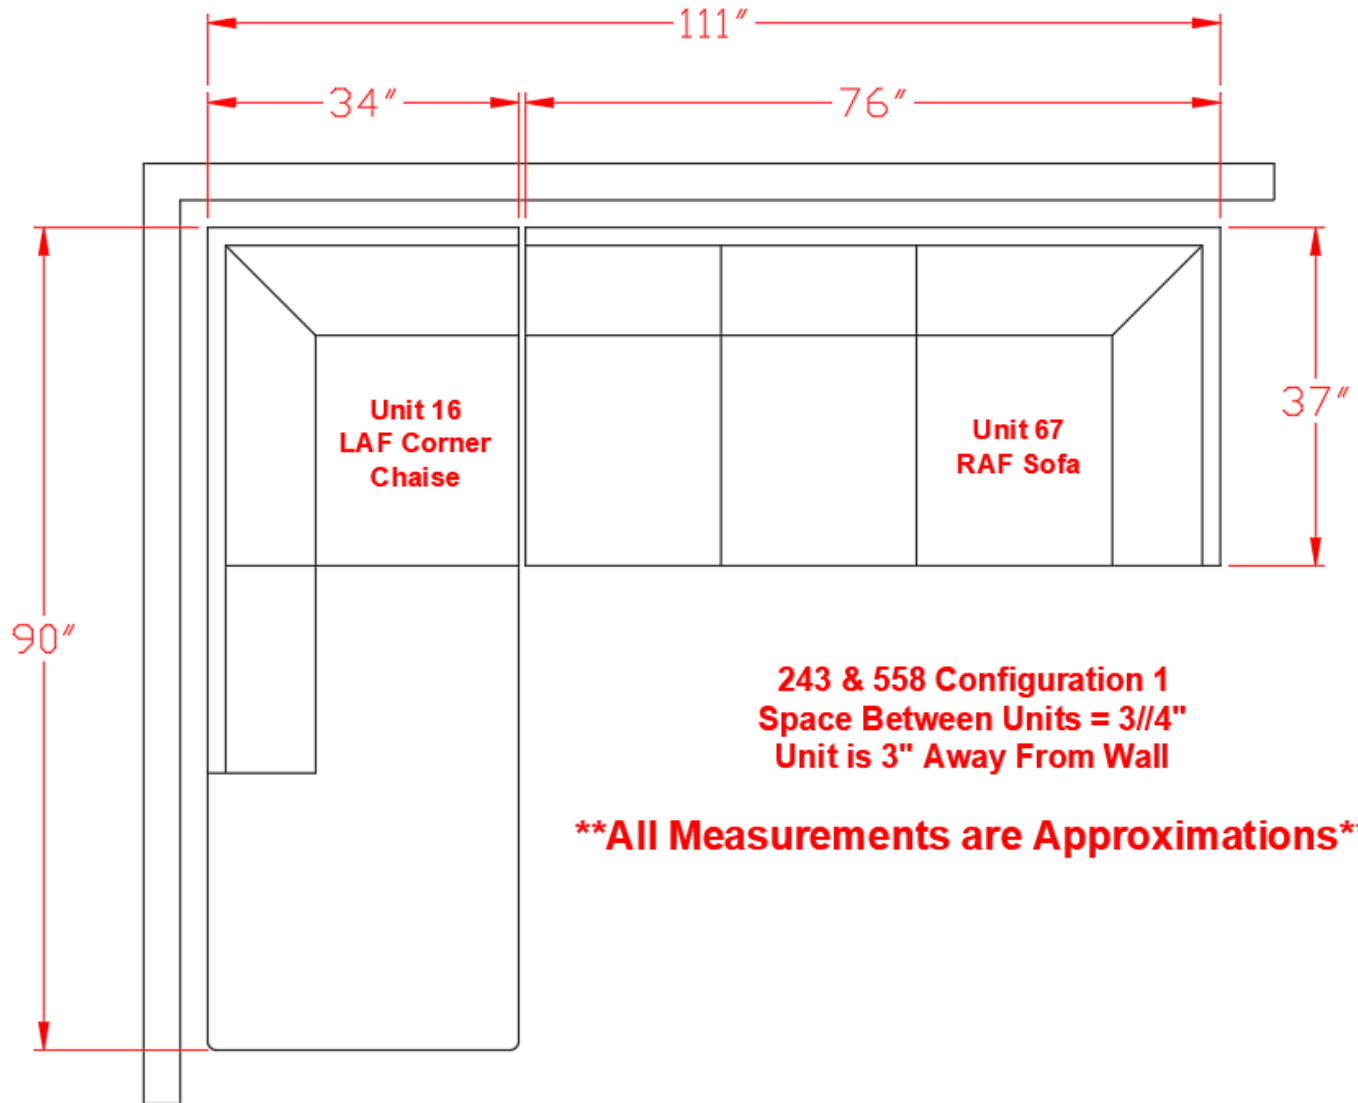

2430317

Call Out	Description
●	Blown Fiber
●	Cushion Chaise Pad - top Pad
●	Cushion Foam
●	KD Component
●	Cover

Signature
DESIGN
BY **ASHLEY**®

Signature
DESIGN
BY **ASHLEY**®

**243 SECTIONAL
DIMENSIONS
2 PIECE
CONFIGURATION**

****All Measurements are Approximations****

**243 SECTIONAL
DIMENSIONS
2 PIECE
CONFIGURATION**