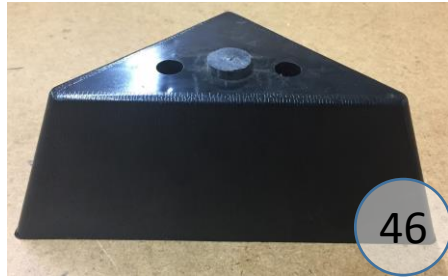

2430317

Call Out	Description
●	Blown Fiber
●	Cushion Chaise Pad - top Pad
●	Cushion Foam
●	KD Component
●	Cover

Signature
DESIGN
BY **ASHLEY**®

Signature
DESIGN
BY **ASHLEY**®

**243 SECTIONAL
DIMENSIONS
2 PIECE
CONFIGURATION**

****All Measurements are Approximations****

**243 SECTIONAL
DIMENSIONS
2 PIECE
CONFIGURATION**