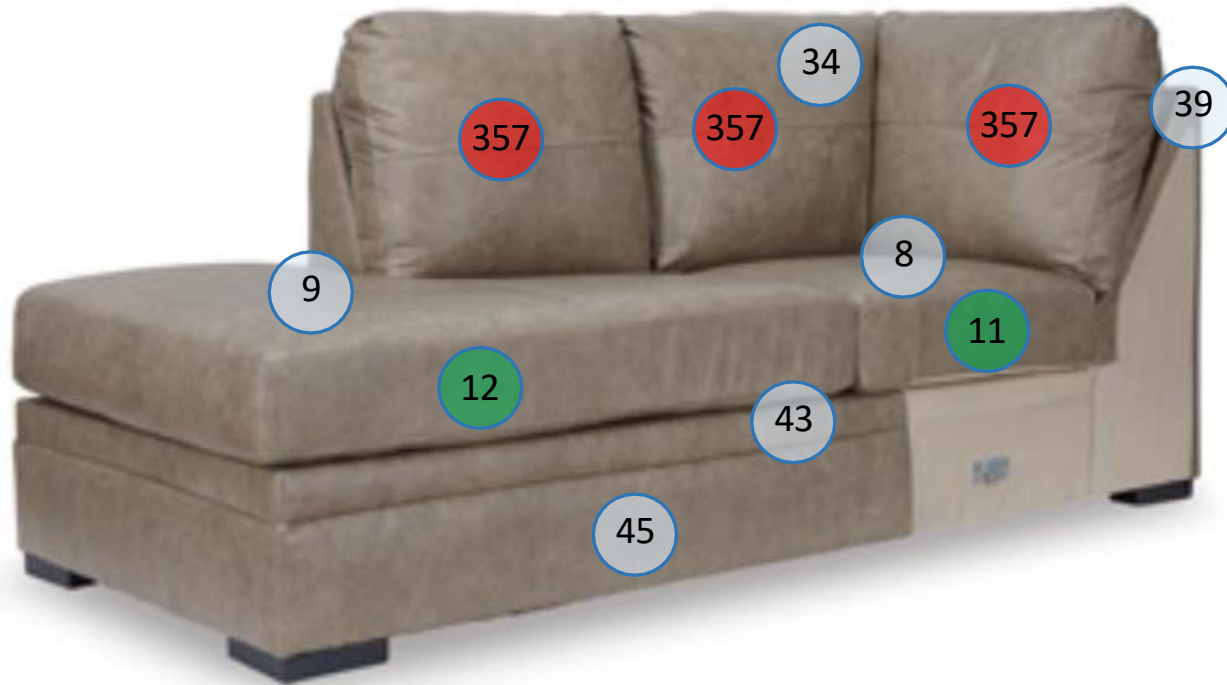

# 2240516

Call out	Description
	Blown Fiber
	Cushion Chaise Pad – Top Pad
	Cushion Foam
	KD Component
	Cover

For more RPs' information, please see the following page.