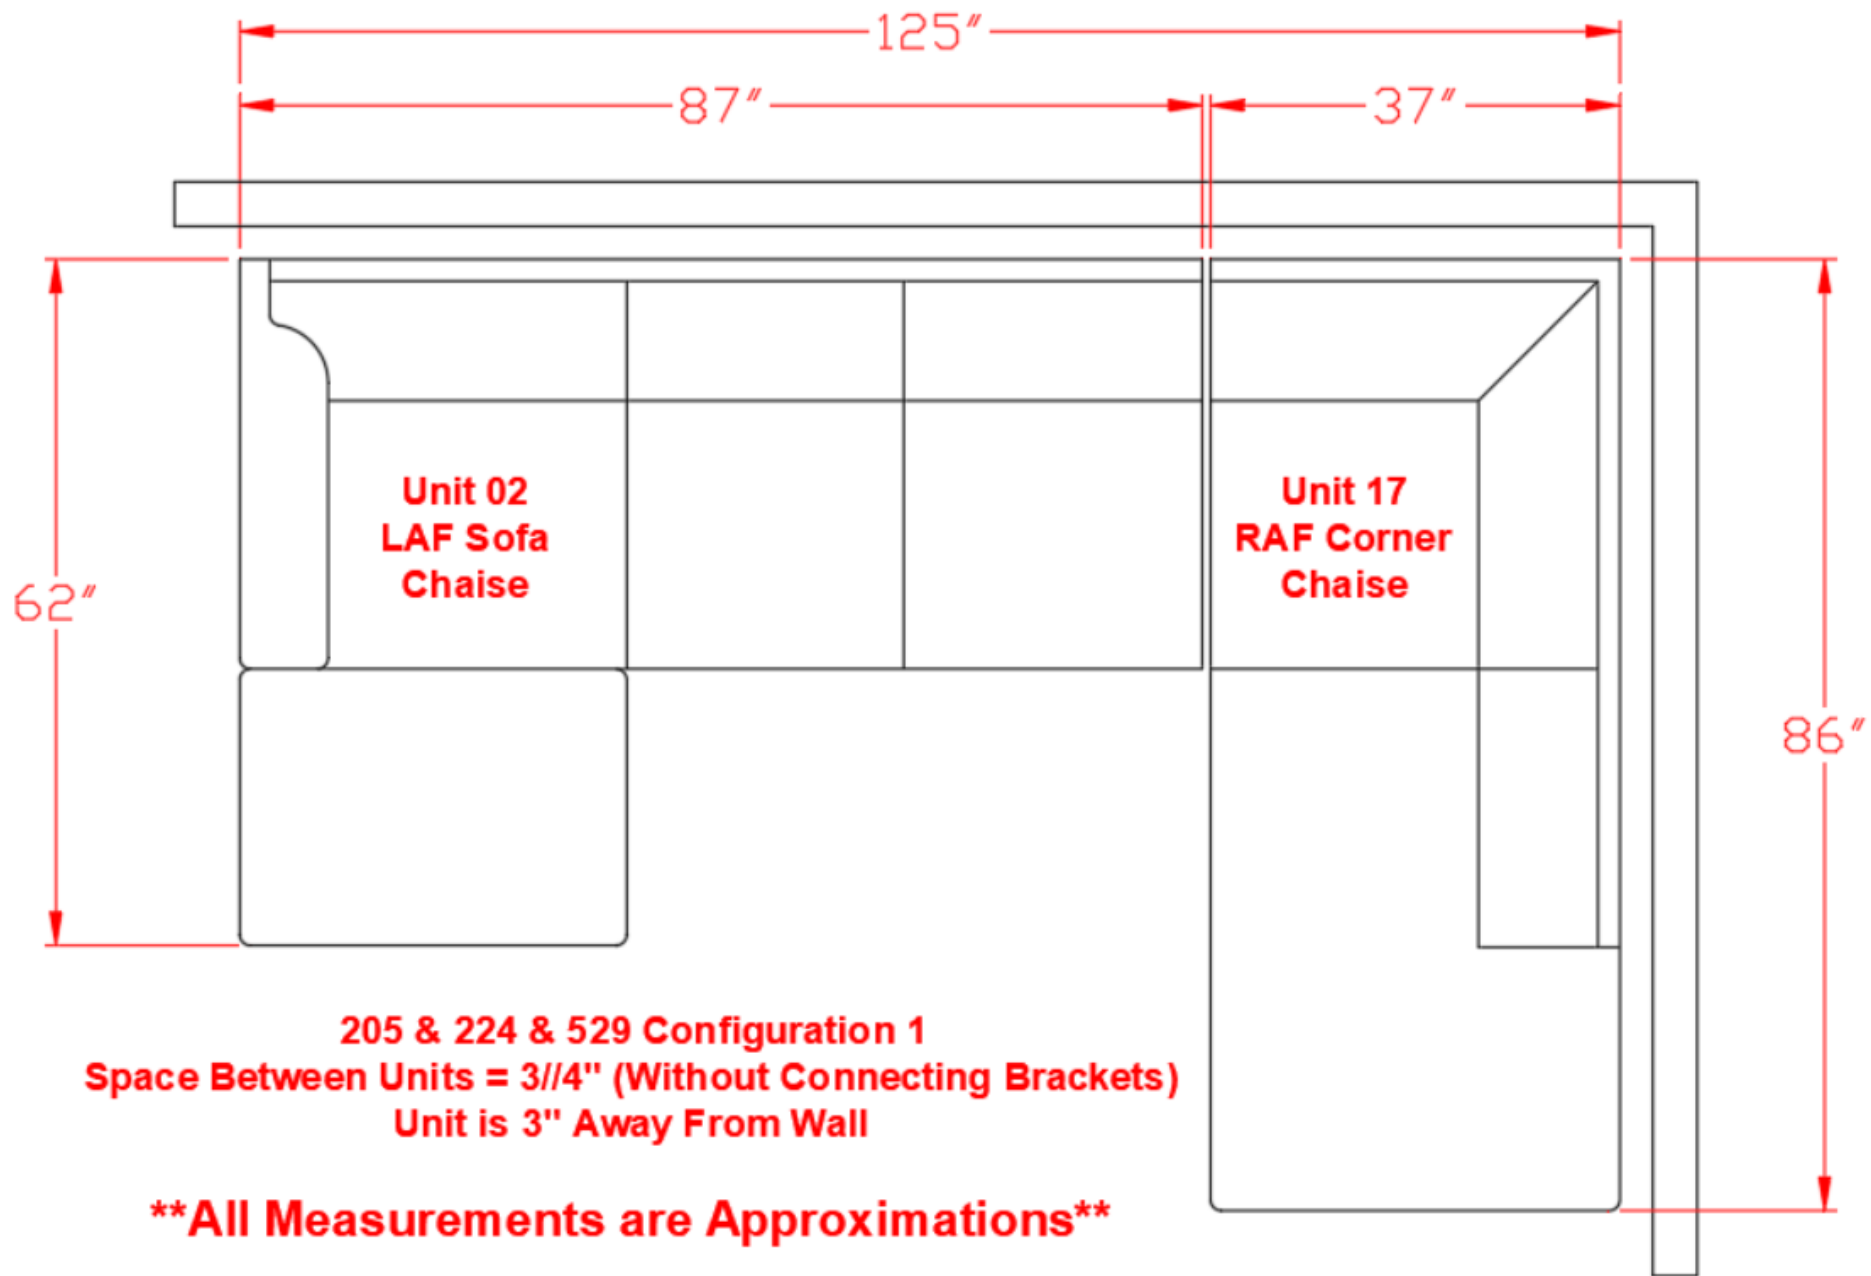

2240503

Call out	Description
● (Red)	Blown Fiber
● (Yellow)	Cushion Chaise Pad – Top Pad
● (Green)	Cushion Foam
● (Yellow)	KD Component
● (Blue)	Cover

For more RPs' information, please see the following page.

205 & 224 & 529 Configuration 1
Space Between Units = 3/4" (Without Connecting Brackets)
Unit is 3" Away From Wall

****All Measurements are Approximations****