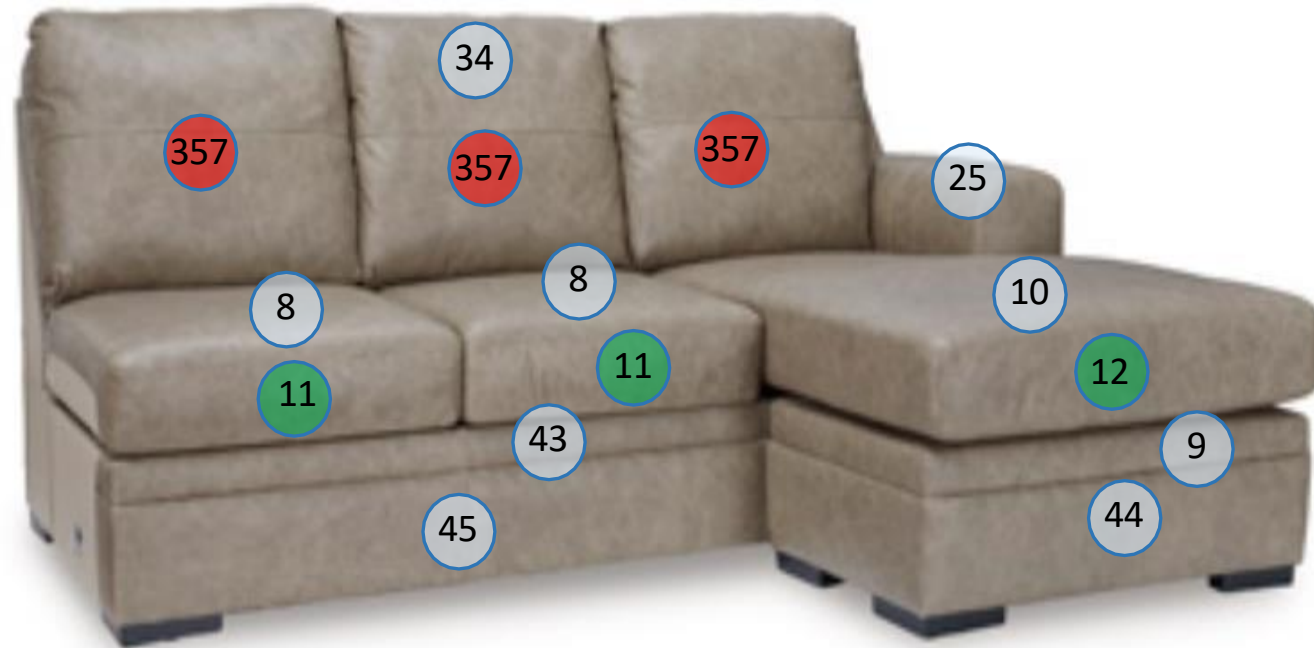

2240503

Call out	Description
● (Red)	Blown Fiber
● (Yellow)	Cushion Chaise Pad – Top Pad
● (Green)	Cushion Foam
● (Yellow)	KD Component
● (Blue)	Cover

For more RPs' information, please see the following page.

205 & 224 & 529 Configuration 1
Space Between Units = 3/4" (Without Connecting Brackets)
Unit is 3" Away From Wall

****All Measurements are Approximations****