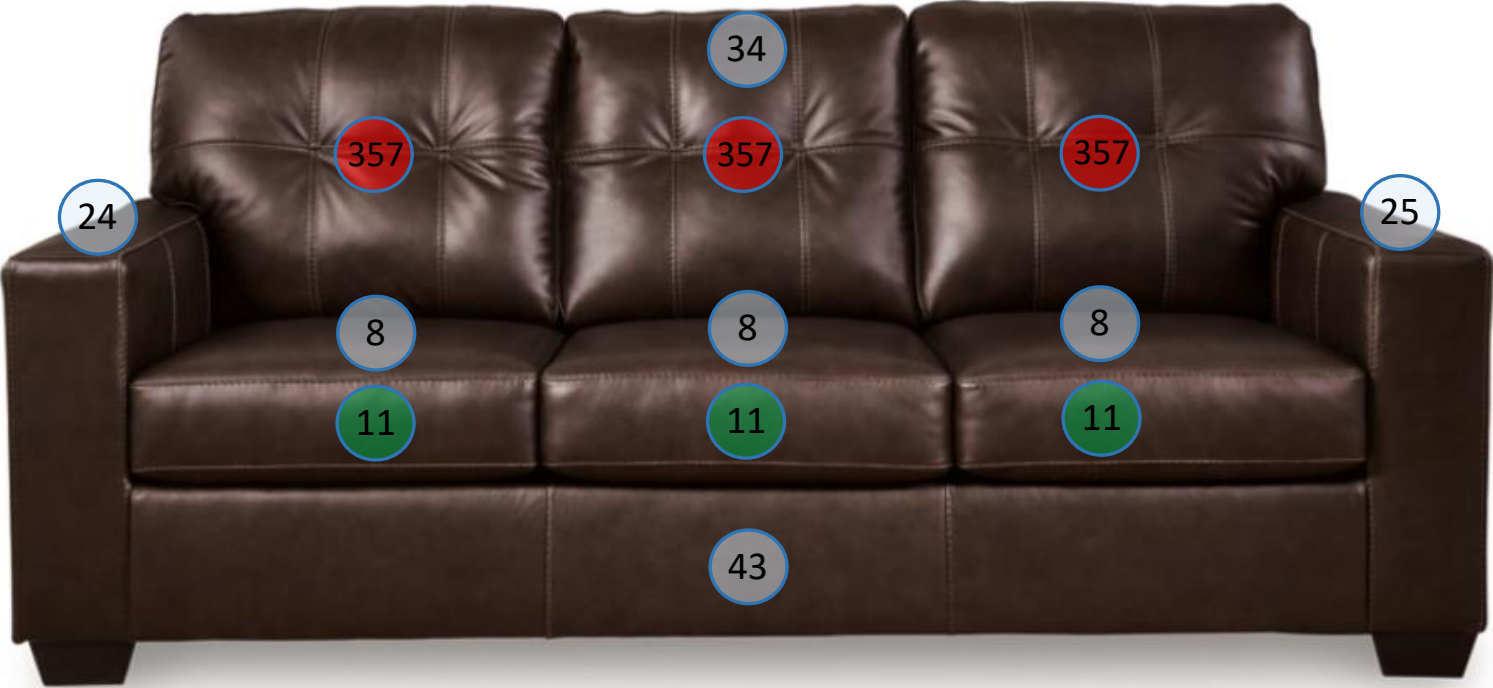

2170639

Call out	Description
● (Red)	Blown Fiber
● (Yellow)	Cushion Chaise Pad – Top Pad
● (Green)	Cushion Foam
● (Orange)	KD Component
● (Light Blue)	Cover

For more RPs' information, please see the following page.