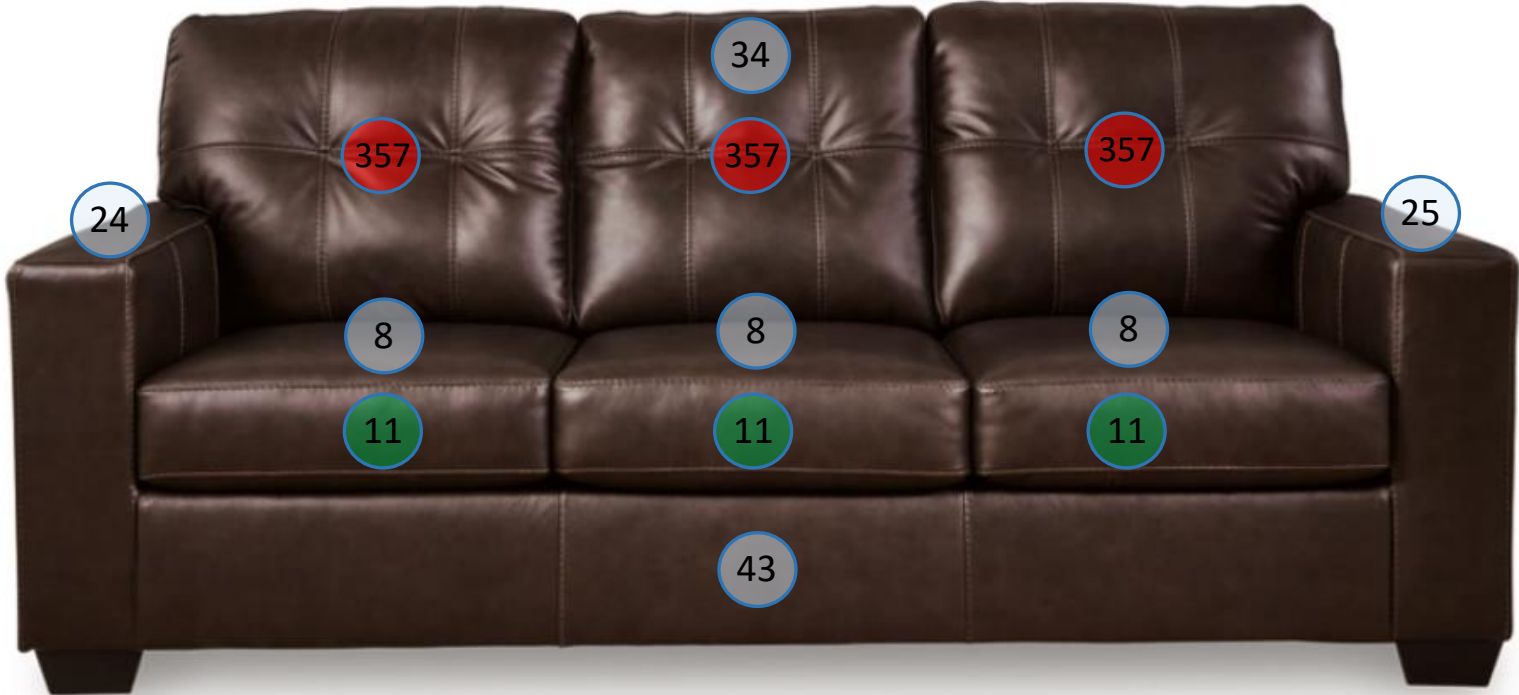

# 2170638

Call out	Description
357	Blown Fiber
8	Cushion Chaise Pad – Top Pad
11	Cushion Foam
43	KD Component
24, 25, 34	Cover

For more RPs' information, please see the following page.