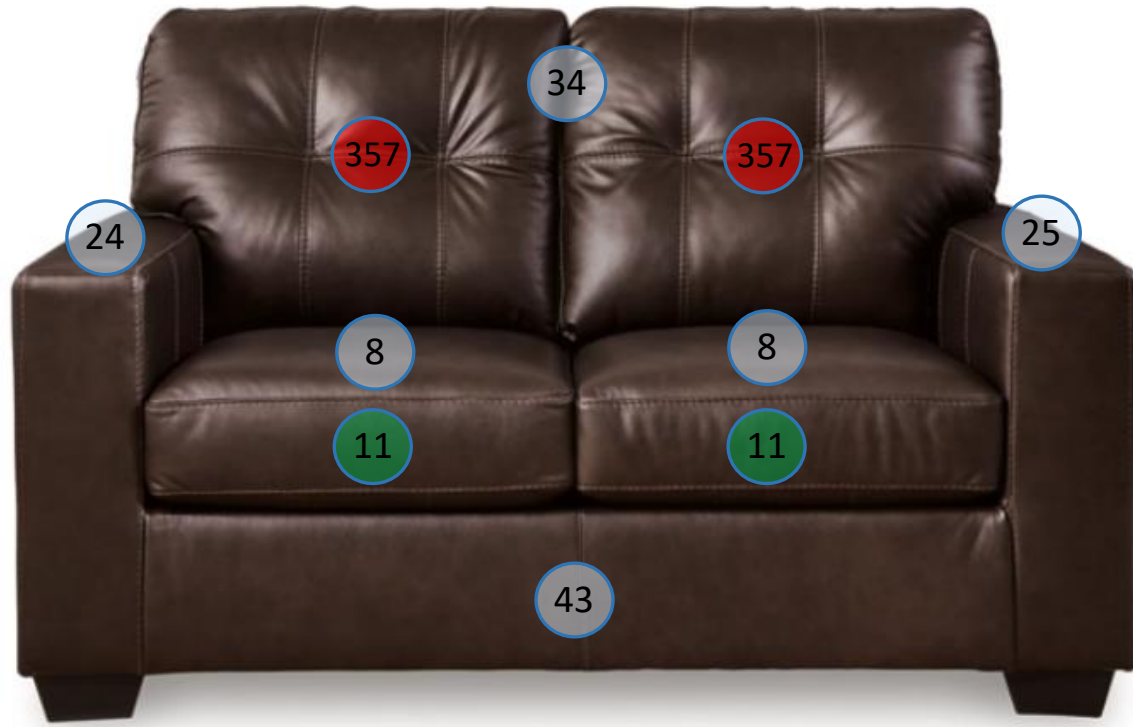

2170635

Call out	Description
● (Red)	Blown Fiber
● (Yellow)	Cushion Chaise Pad – Top Pad
● (Green)	Cushion Foam
● (Orange)	KD Component
● (Light Blue)	Cover

For more RPs' information, please see the following page.