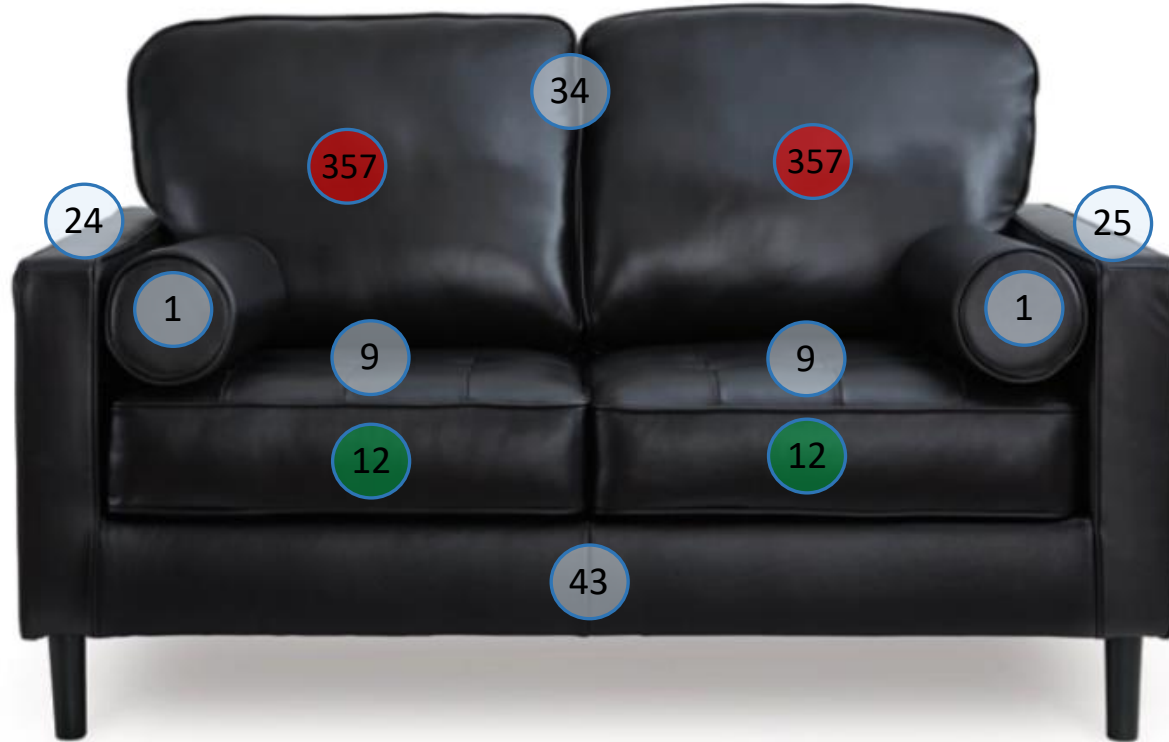

# 2120535

Call out	Description
● (Red)	Blown Fiber
● (Yellow)	Cushion Chaise Pad – Top Pad
● (Green)	Cushion Foam
● (Orange)	KD Component
● (Light Blue)	Cover

For more RPs' information, please see the following page.