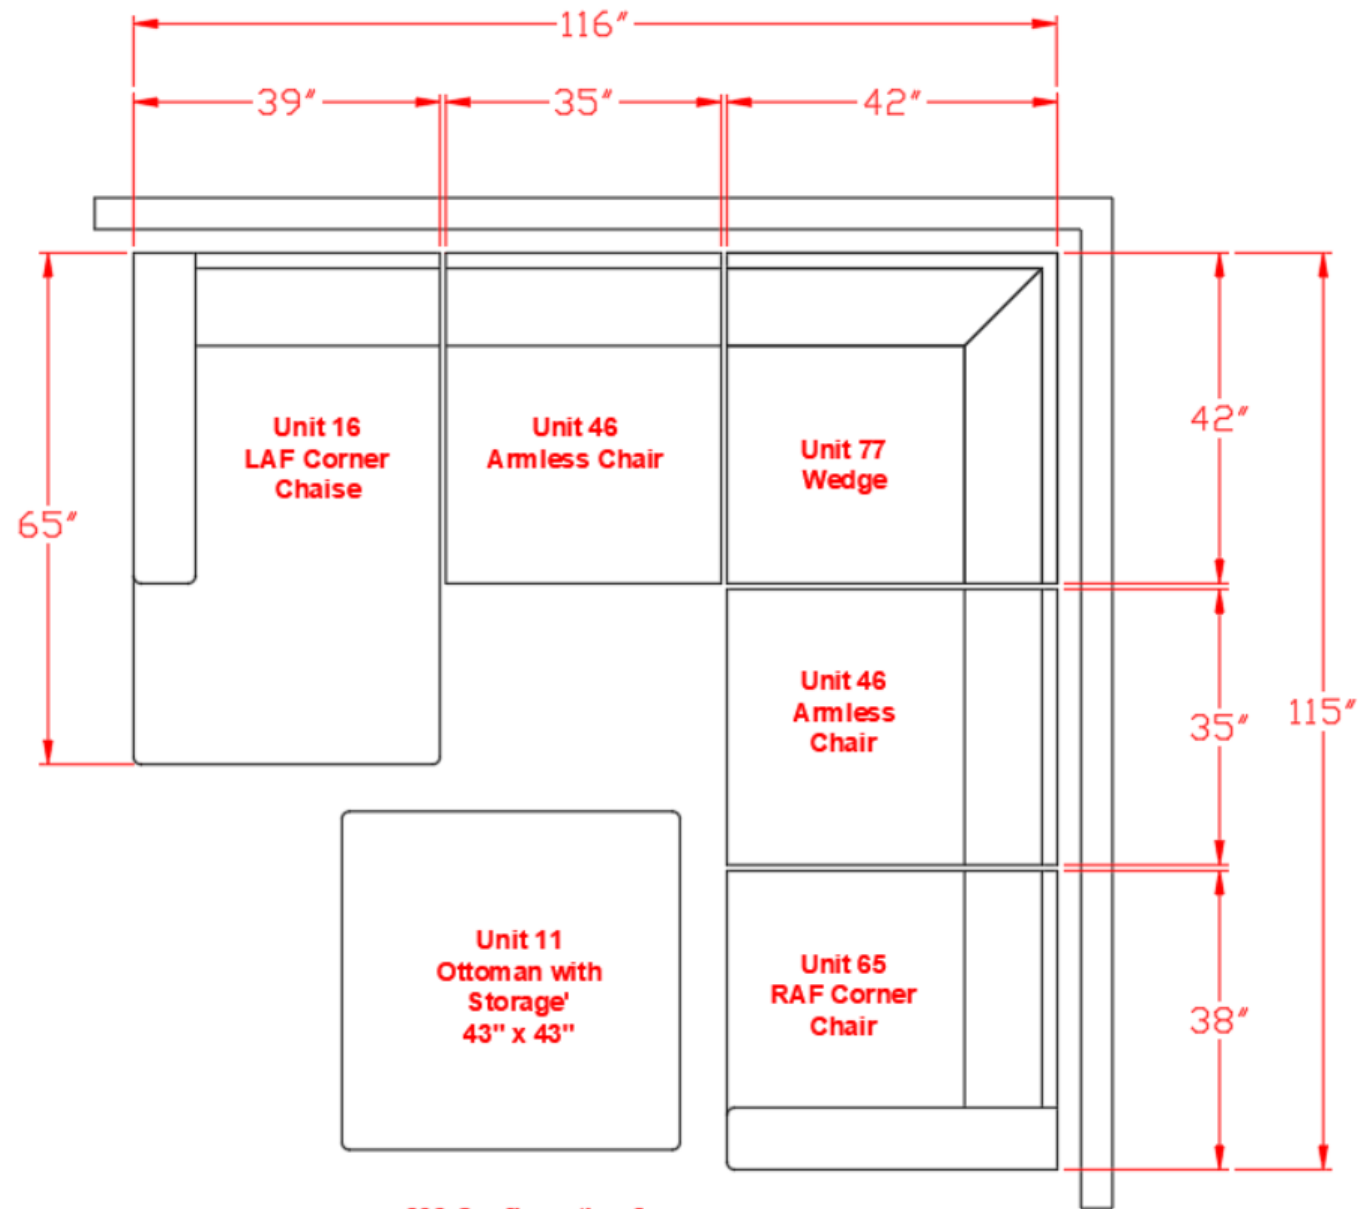

# 2030564

Call out	Description
	Blown Fiber
	Cushion Chaise Pad – Top Pad
	Cushion Foam
	KD Component
	Cover

For more RPs' information, please see the following page.

*Signature*  
DESIGN  
BY **ASHLEY**

**203 Configuration 1**  
**Space Between Units = 0" (Without Connecting Brackets)**  
**Unit is 3" Away From Wall**

**\*\*All Measurements are Approximations\*\***

203 Configuration 2  
 Space Between Units = 0" (Without Connecting Brackets)  
 Unit is 3" Away From Wall