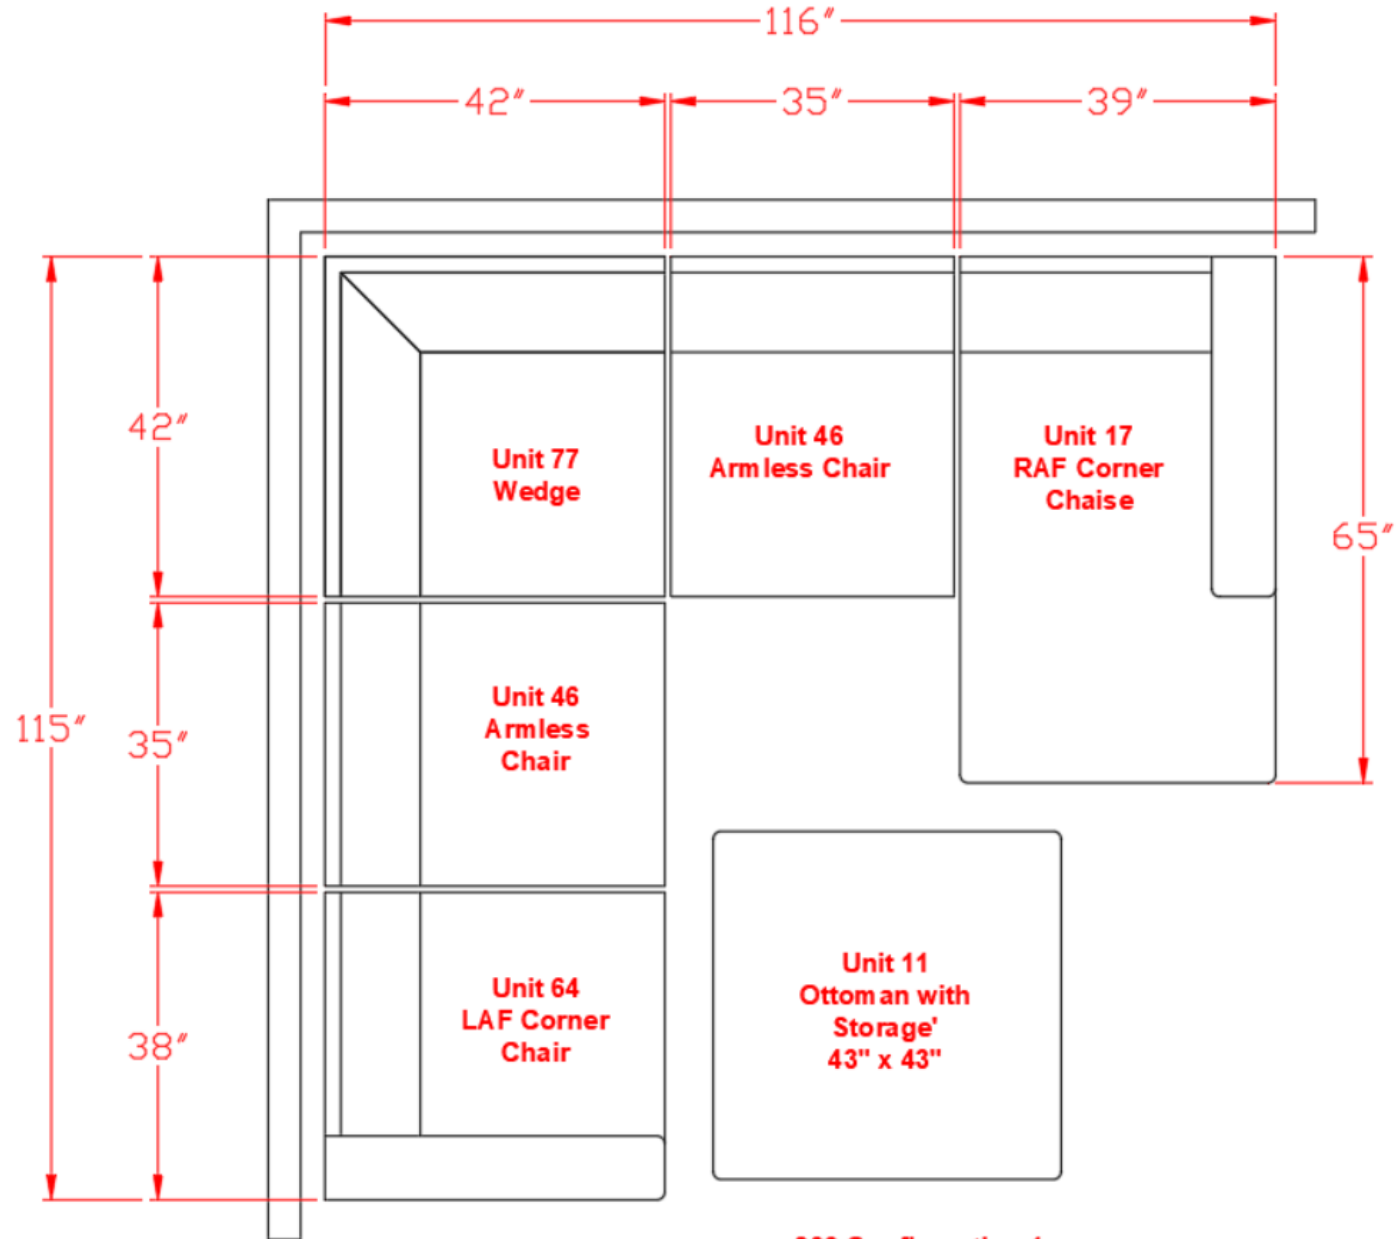

# 2030564

Call out	Description
	Blown Fiber
	Cushion Chaise Pad – Top Pad
	Cushion Foam
	KD Component
	Cover

For more RPs' information, please see the following page.

*Signature*  
DESIGN  
BY **ASHLEY**

**203 Configuration 1**  
**Space Between Units = 0" (Without Connecting Brackets)**  
**Unit is 3" Away From Wall**

**\*\*All Measurements are Approximations\*\***

203 Configuration 2  
 Space Between Units = 0" (Without Connecting Brackets)  
 Unit is 3" Away From Wall

**\*\*All Measurements are Approximations\*\***