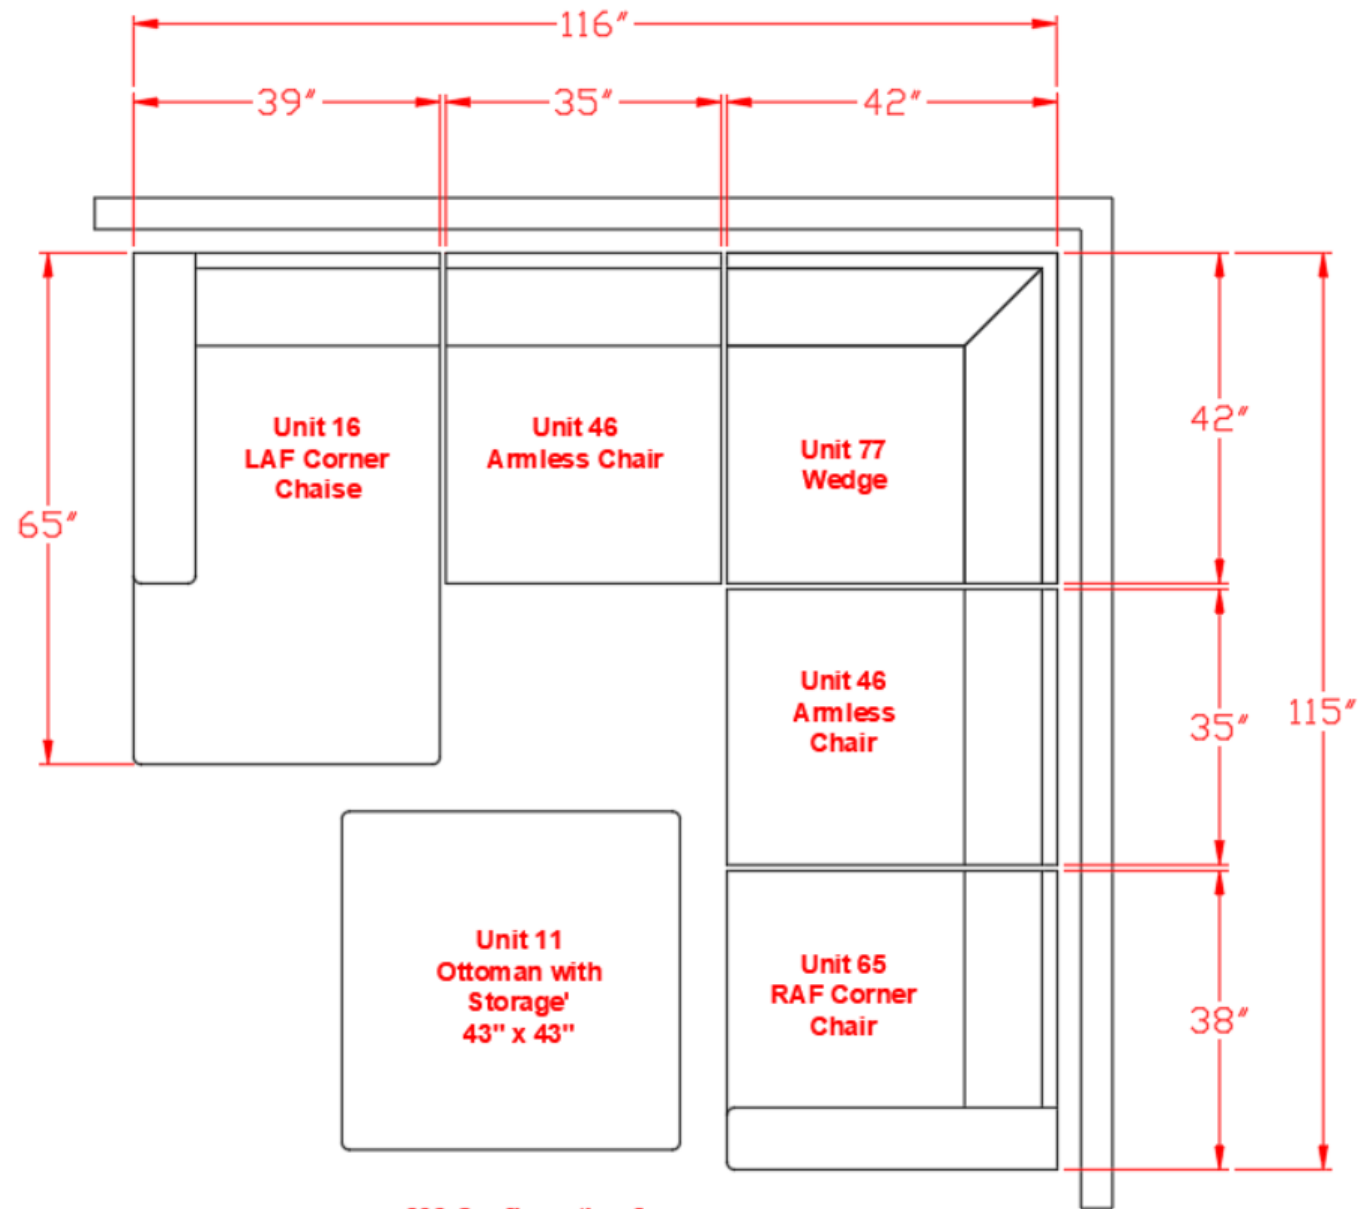

# 2030517

Call out	Description
●	Blown Fiber
●	Cushion Chaise Pad – Top Pad
●	Cushion Foam
●	KD Component
●	Cover

For more RPs' information, please see the following page.

**203 Configuration 1**  
**Space Between Units = 0" (Without Connecting Brackets)**  
**Unit is 3" Away From Wall**

**\*\*All Measurements are Approximations\*\***

203 Configuration 2  
 Space Between Units = 0" (Without Connecting Brackets)  
 Unit is 3" Away From Wall

**\*\*All Measurements are Approximations\*\***