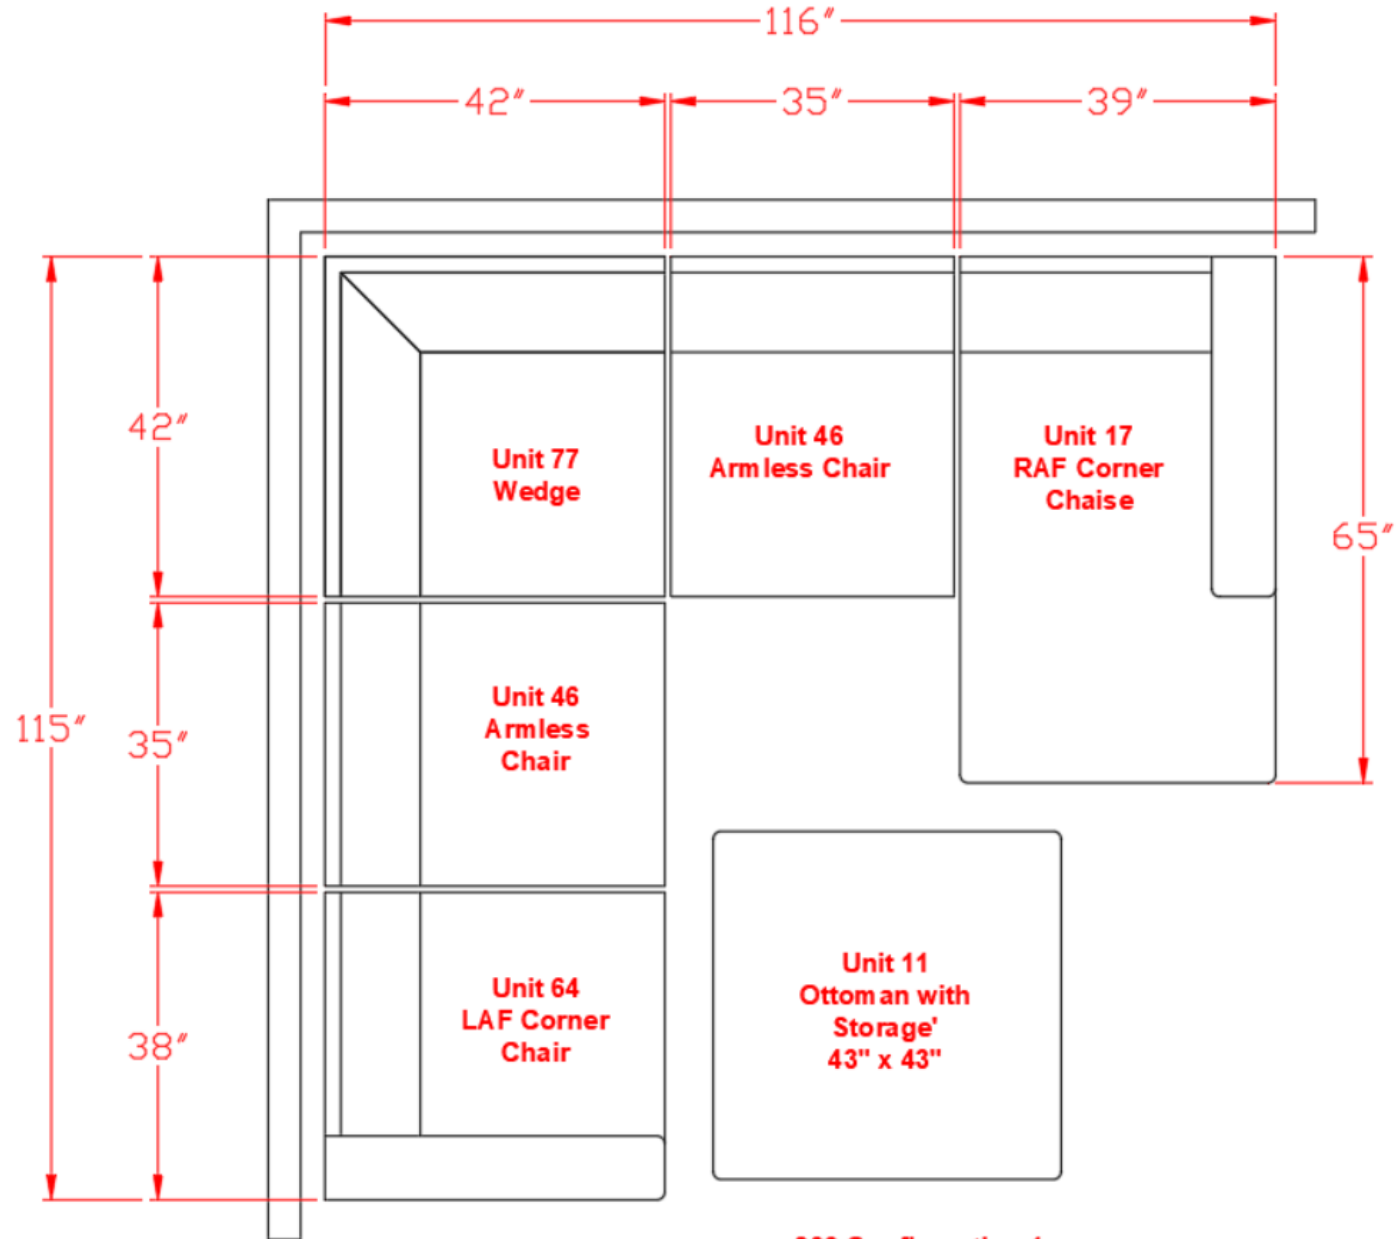

# 2030517

Call out	Description
●	Blown Fiber
●	Cushion Chaise Pad – Top Pad
●	Cushion Foam
●	KD Component
●	Cover

For more RPs' information, please see the following page.

**203 Configuration 1**  
**Space Between Units = 0" (Without Connecting Brackets)**  
**Unit is 3" Away From Wall**

**\*\*All Measurements are Approximations\*\***

203 Configuration 2  
 Space Between Units = 0" (Without Connecting Brackets)  
 Unit is 3" Away From Wall

**\*\*All Measurements are Approximations\*\***