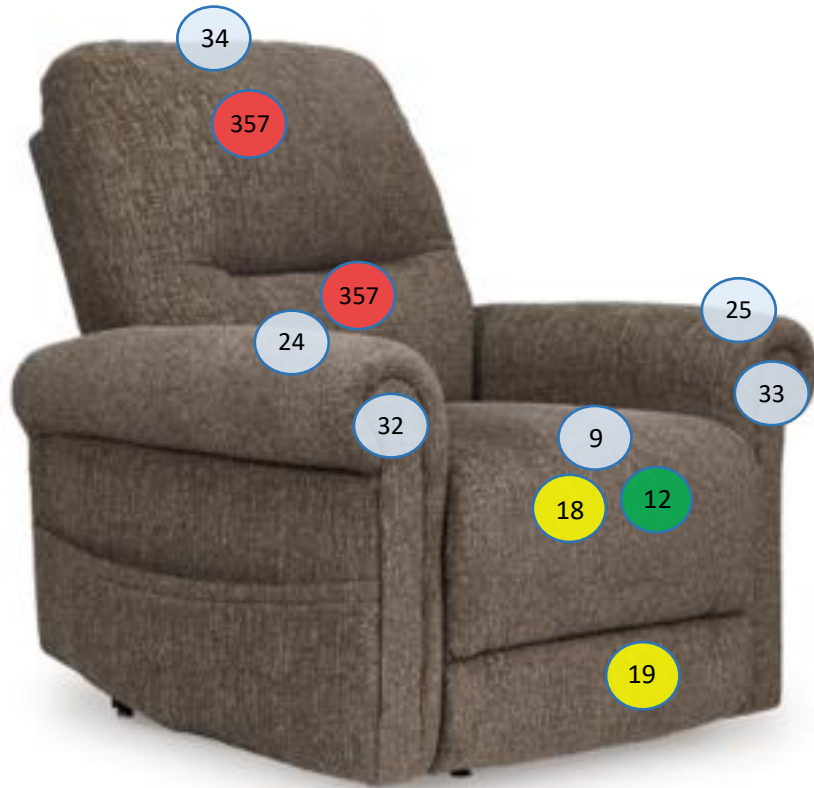

1790212

Call out	Description
	Blown Fiber
	Cushion Chaise Pad – Top Pad
	Cushion Foam
	KD Component
	Cover

For more RPs' information, please see the following page.