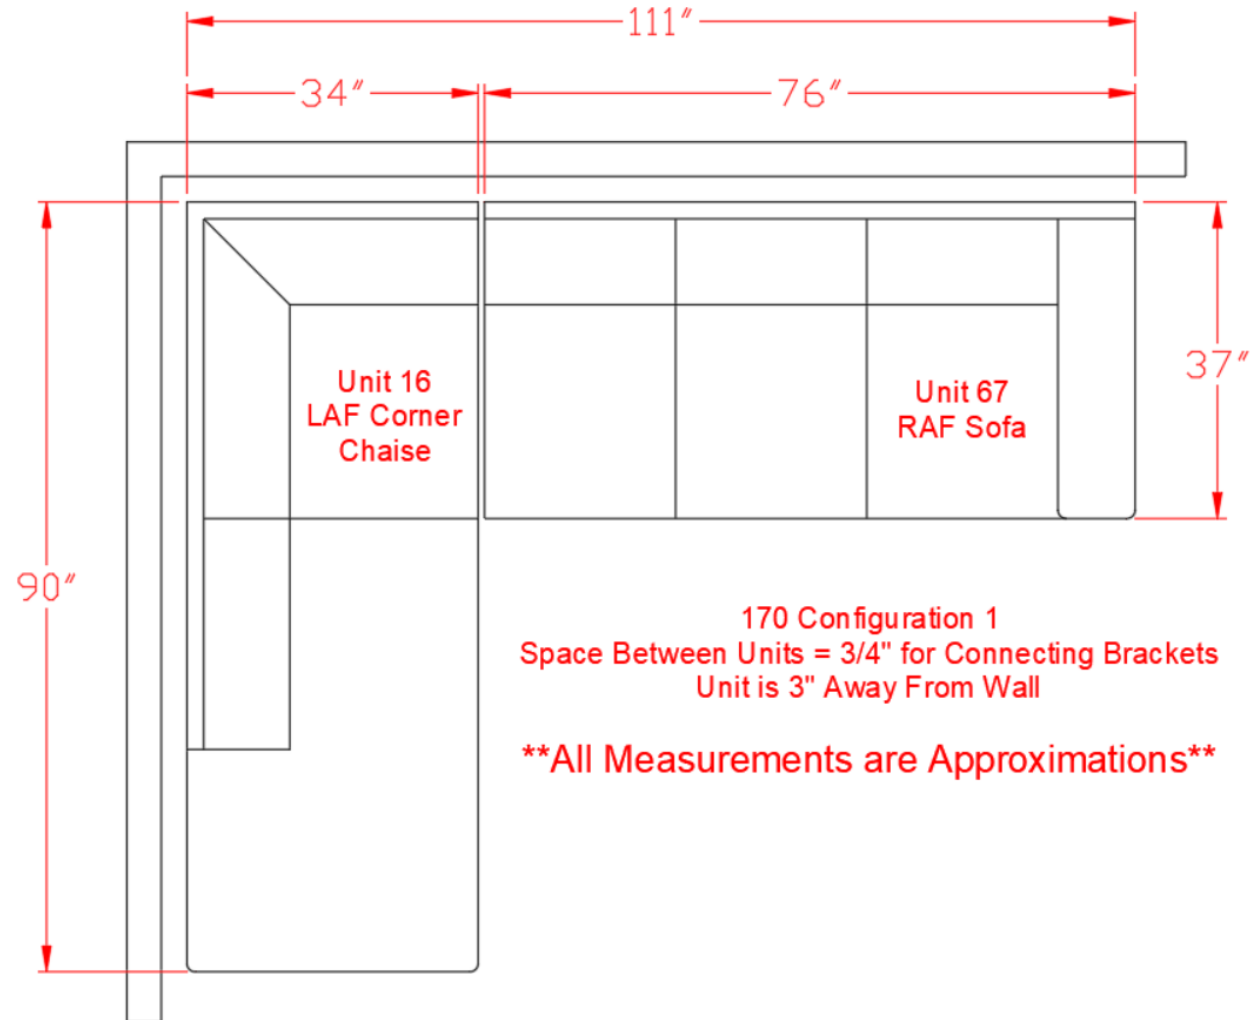

1700417

Call Out	Description
●	Blown Fiber
●	Cushion Chaise Pad - top Pad
●	Cushion Foam
●	KD Component
●	Cover

**170 SECTIONAL
DIMENSIONS
2 PIECE
CONFIGURATION**

**170 SECTIONAL
DIMENSIONS
2 PIECE
CONFIGURATION**