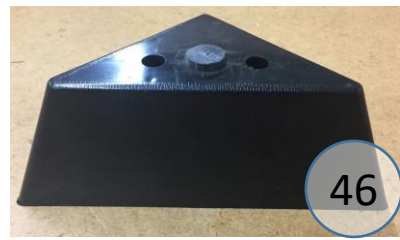

1700417

Call Out	Description
●	Blown Fiber
●	Cushion Chaise Pad - top Pad
●	Cushion Foam
●	KD Component
●	Cover

**170 SECTIONAL
DIMENSIONS
2 PIECE
CONFIGURATION**

**170 SECTIONAL
DIMENSIONS
2 PIECE
CONFIGURATION**