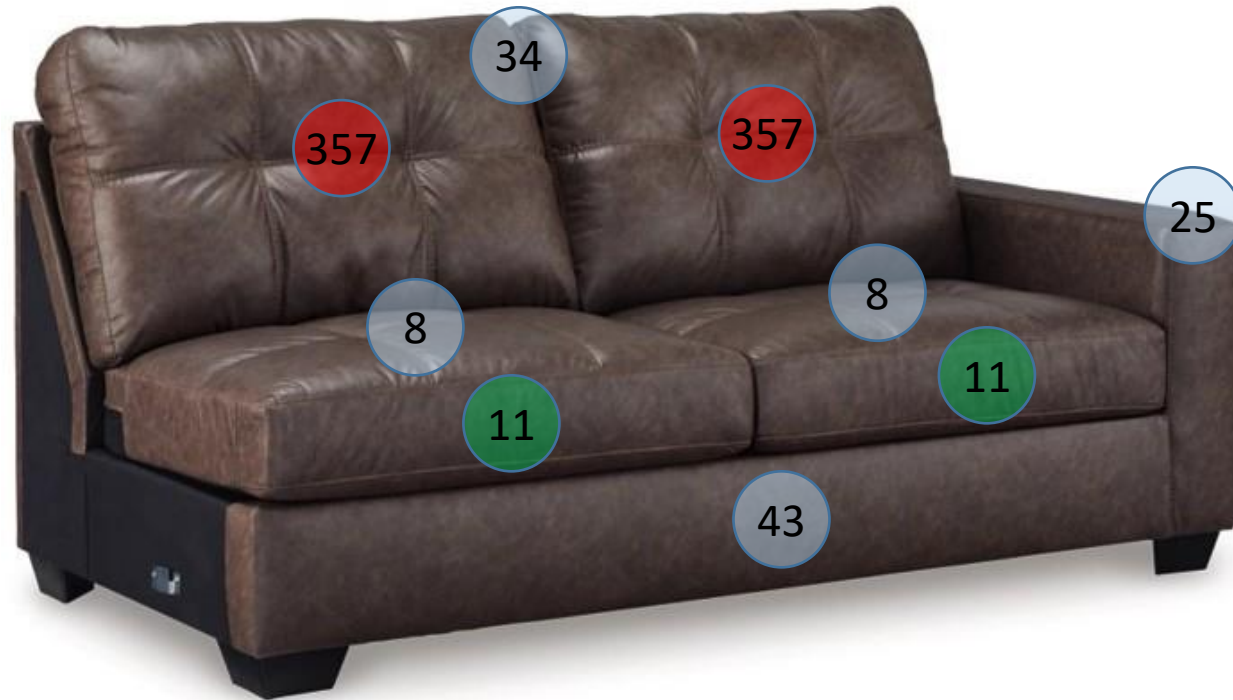

# 1700367

Call Out	Description
●	Blown Fiber
●	Cushion Chaise Pad - top Pad
●	Cushion Foam
●	KD Component
●	Cover

433

361

46

170

400

499

**170 SECTIONAL  
DIMENSIONS  
2 PIECE  
CONFIGURATION**

**170 SECTIONAL  
DIMENSIONS  
2 PIECE  
CONFIGURATION**