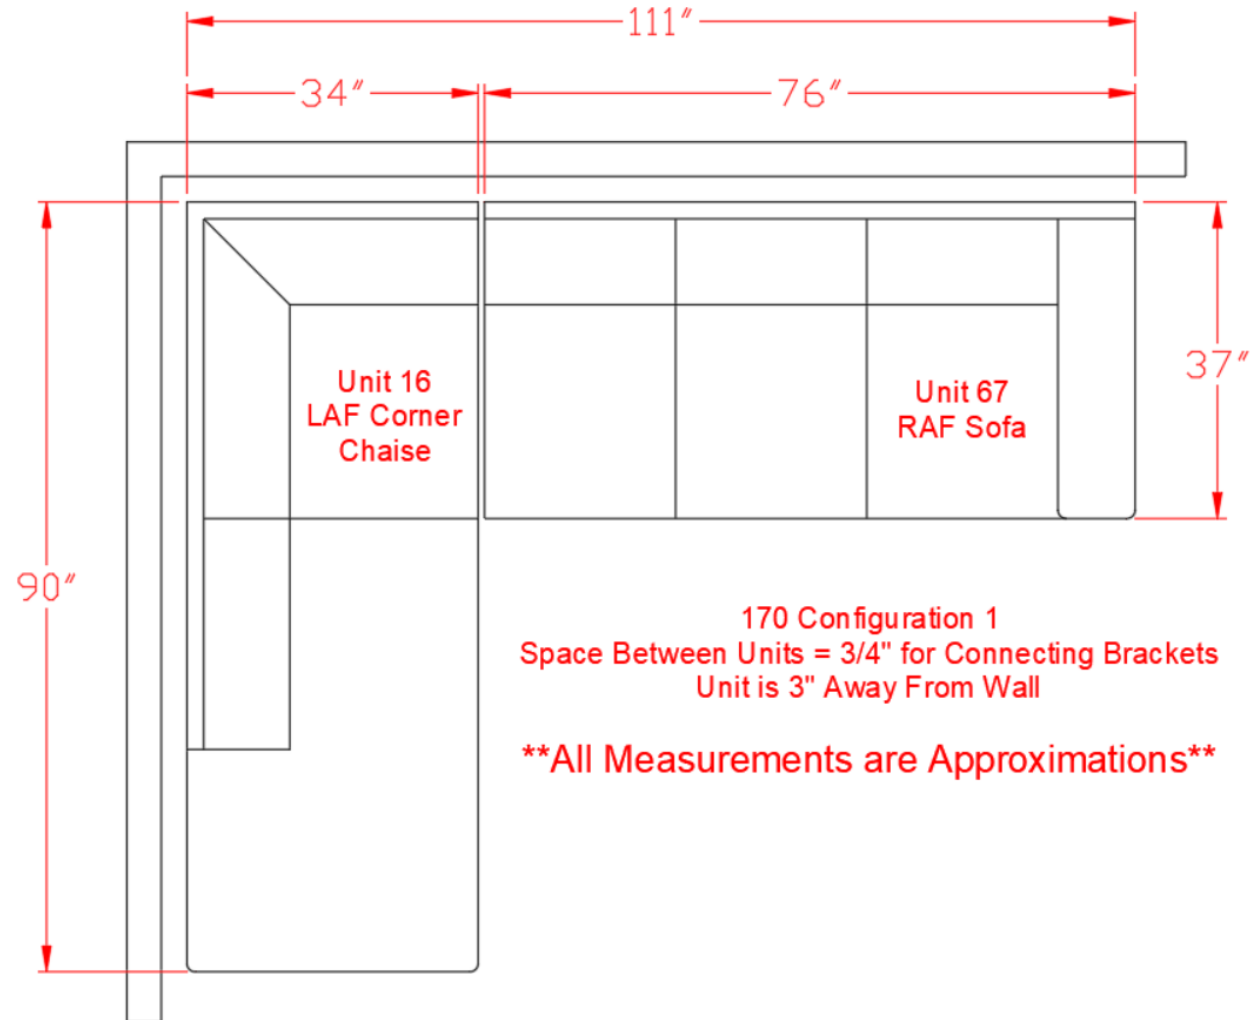

# 1700367

Call Out	Description
●	Blown Fiber
●	Cushion Chaise Pad - top Pad
●	Cushion Foam
●	KD Component
●	Cover

433

361

46

170

400

499

**170 SECTIONAL  
DIMENSIONS  
2 PIECE  
CONFIGURATION**

**170 SECTIONAL  
DIMENSIONS  
2 PIECE  
CONFIGURATION**