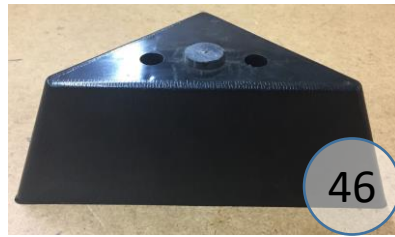

# 1700367

Call Out	Description
●	Blown Fiber
●	Cushion Chaise Pad - top Pad
●	Cushion Foam
●	KD Component
●	Cover

433

361

46

170

400

499

**170 SECTIONAL  
DIMENSIONS  
2 PIECE  
CONFIGURATION**

**170 SECTIONAL  
DIMENSIONS  
2 PIECE  
CONFIGURATION**