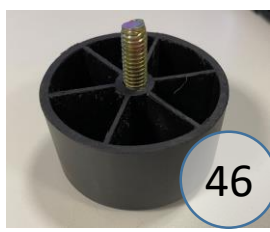

1170223

Call Out	Description
●	Blown Fiber
●	Cushion Chaise Pad - top Pad
●	Cushion Foam
●	KD Component
●	Cover

Signature
DESIGN
BY **ASHLEY**®

44

40

46

22

433