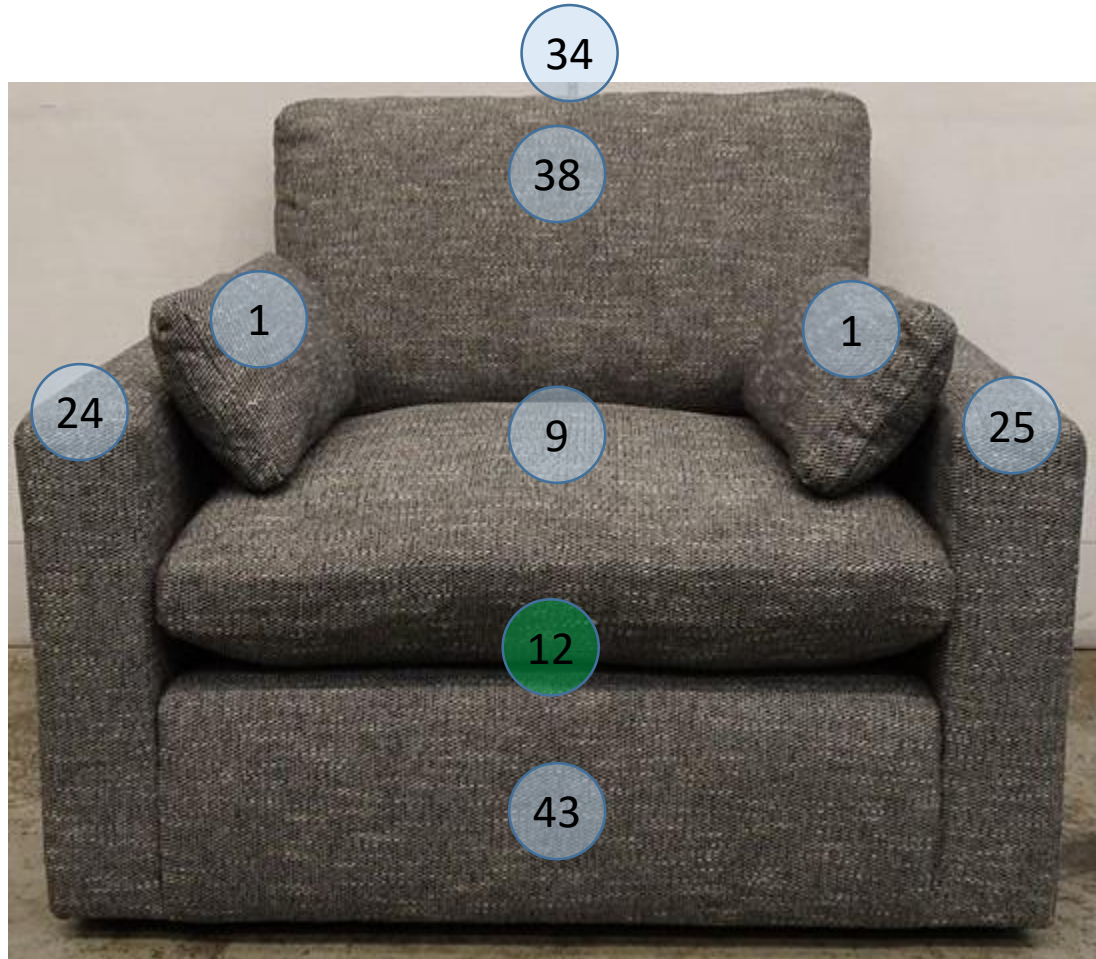

1170223

Call Out	Description
●	Blown Fiber
●	Cushion Chaise Pad - top Pad
●	Cushion Foam
●	KD Component
●	Cover

Signature
DESIGN
BY **ASHLEY**®

44

40

46

22

433

30

170

362

Signature
DESIGN
BY **ASHLEY**®