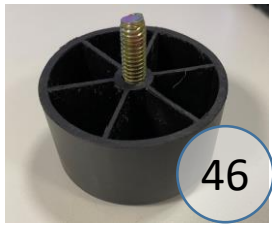

1170214

Call Out	Description
●	Blown Fiber
●	Cushion Chaise Pad - top Pad
●	Cushion Foam
●	KD Component
●	Cover

Signature
DESIGN
BY **ASHLEY**®

Signature
DESIGN
BY **ASHLEY**®