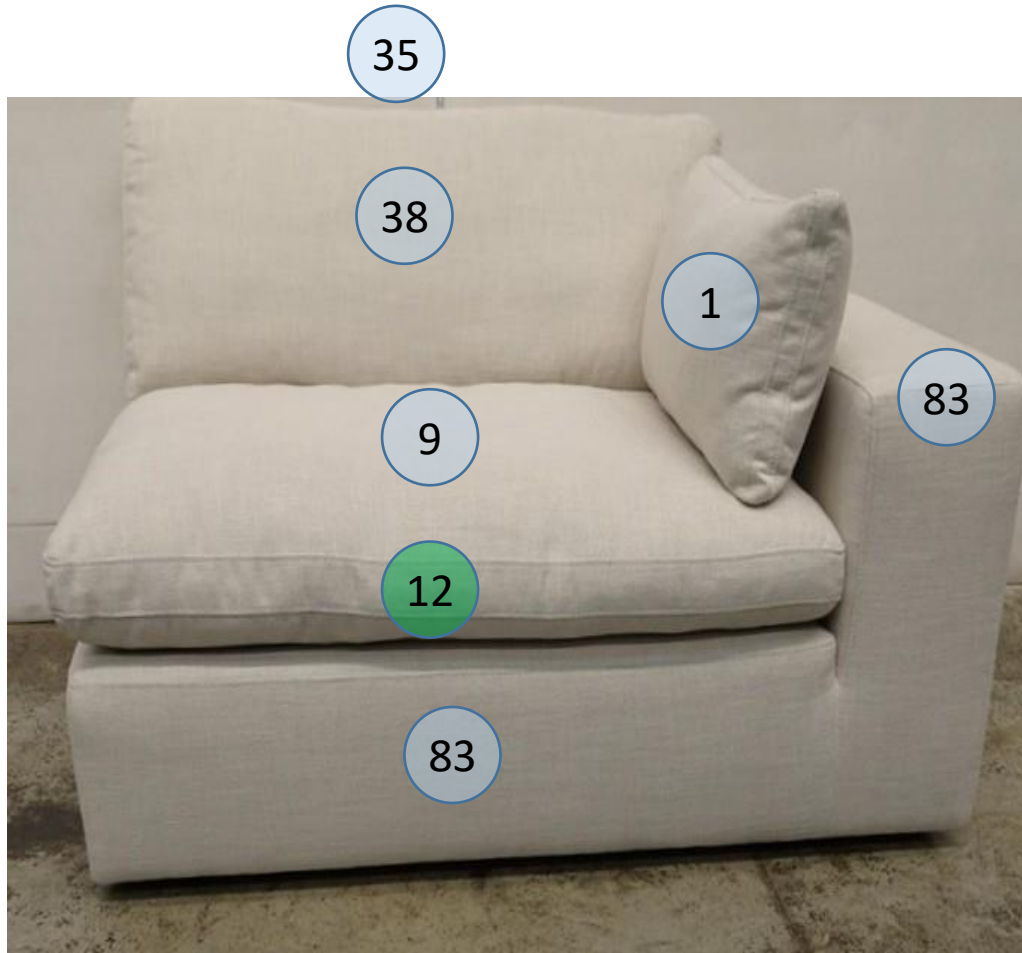

1000664

Call Out	Description
●	Blown Fiber
●	Cushion Chaise Pad - top Pad
●	Cushion Foam
●	KD Component
●	Cover

*Signature*  
DESIGN  
BY **ASHLEY**®

*Signature*  
DESIGN  
BY **ASHLEY**®

**100 SECTIONAL  
DIMENSIONS  
5 PIECE  
CONFIGURATION**

# 100 SECTIONAL DIMENSIONS 5 PIECE CONFIGURATION

1000665

Call Out	Description
●	Blown Fiber
●	Cushion Chaise Pad - top Pad
●	Cushion Foam
●	KD Component
●	Cover

*Signature*  
DESIGN  
BY **ASHLEY**®

*Signature*  
DESIGN  
BY **ASHLEY**®

**100 SECTIONAL  
DIMENSIONS  
5 PIECE  
CONFIGURATION**

# 100 SECTIONAL DIMENSIONS 5 PIECE CONFIGURATION

*Signature*  
DESIGN  
BY **ASHLEY**®