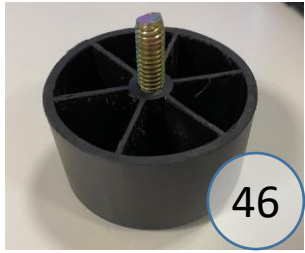

1000664

Call Out	Description
●	Blown Fiber
●	Cushion Chaise Pad - top Pad
●	Cushion Foam
●	KD Component
●	Cover

*Signature*  
DESIGN  
BY **ASHLEY**®

*Signature*  
DESIGN  
BY **ASHLEY**®

**100 SECTIONAL  
DIMENSIONS  
5 PIECE  
CONFIGURATION**

# 100 SECTIONAL DIMENSIONS 5 PIECE CONFIGURATION

1000665

Call Out	Description
●	Blown Fiber
●	Cushion Chaise Pad - top Pad
●	Cushion Foam
●	KD Component
●	Cover

*Signature*  
DESIGN  
BY **ASHLEY**®

*Signature*  
DESIGN  
BY **ASHLEY**®

**100 SECTIONAL  
DIMENSIONS  
5 PIECE  
CONFIGURATION**