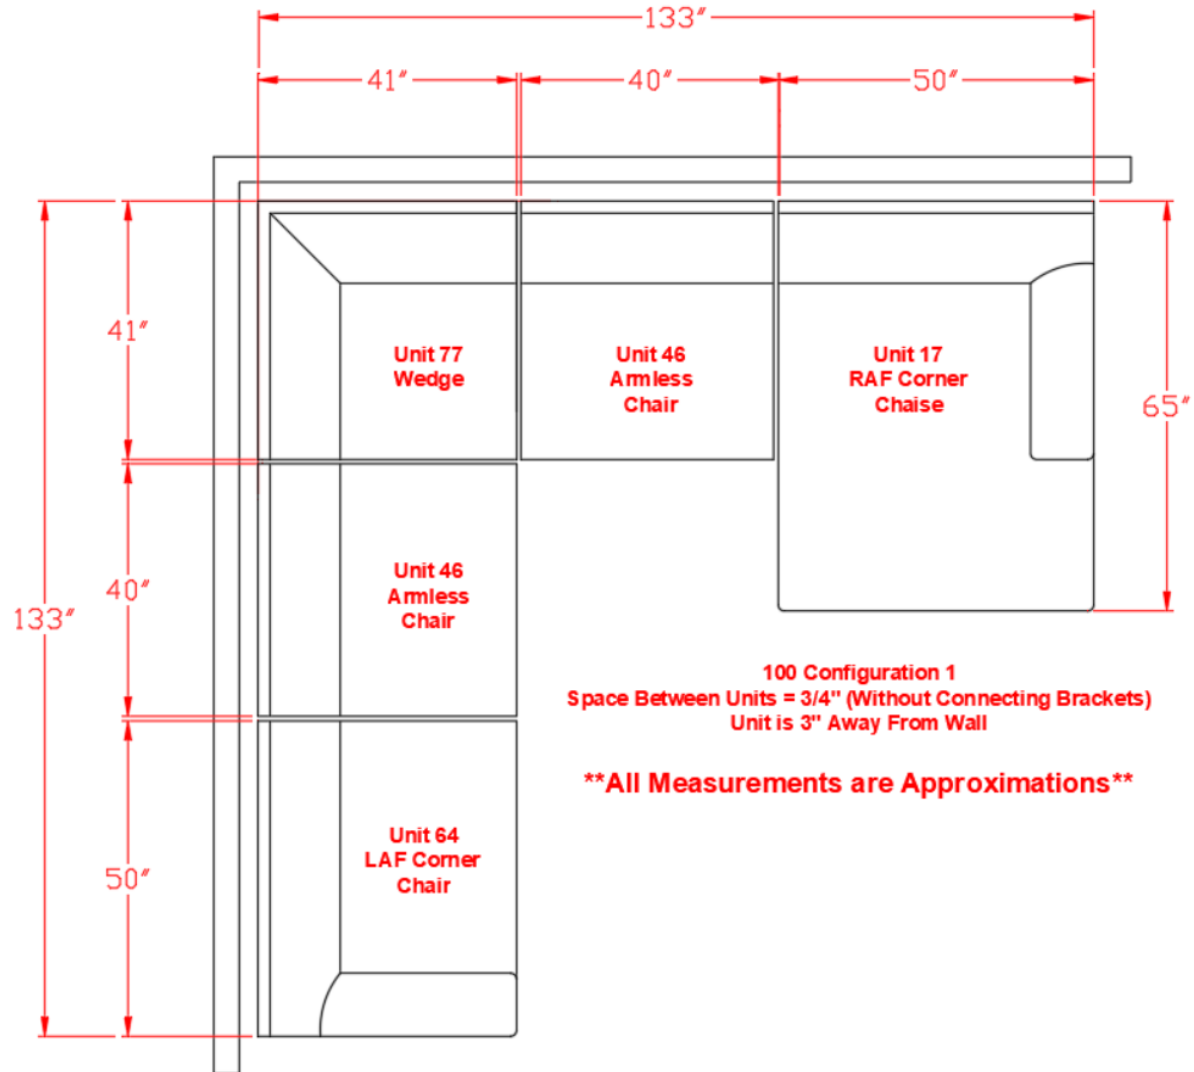

1000664

Call Out	Description
●	Blown Fiber
●	Cushion Chaise Pad - top Pad
●	Cushion Foam
●	KD Component
●	Cover

*Signature*  
DESIGN  
BY **ASHLEY**®

*Signature*  
DESIGN  
BY **ASHLEY**®

**100 SECTIONAL  
DIMENSIONS  
5 PIECE  
CONFIGURATION**

# 100 SECTIONAL DIMENSIONS 5 PIECE CONFIGURATION

1000665

Call Out	Description
●	Blown Fiber
●	Cushion Chaise Pad - top Pad
●	Cushion Foam
●	KD Component
●	Cover

*Signature*  
DESIGN  
BY **ASHLEY**®

*Signature*  
DESIGN  
BY **ASHLEY**®

**100 SECTIONAL  
DIMENSIONS  
5 PIECE  
CONFIGURATION**

# 100 SECTIONAL DIMENSIONS 5 PIECE CONFIGURATION

*Signature*  
DESIGN  
BY **ASHLEY**®