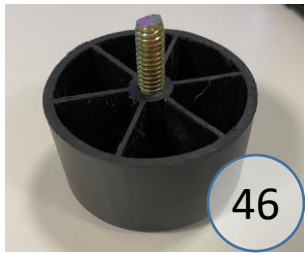

1000664

Call Out	Description
●	Blown Fiber
●	Cushion Chaise Pad - top Pad
●	Cushion Foam
●	KD Component
●	Cover

*Signature*  
DESIGN  
BY **ASHLEY**®

*Signature*  
DESIGN  
BY **ASHLEY**®

**100 SECTIONAL  
DIMENSIONS  
5 PIECE  
CONFIGURATION**

# 100 SECTIONAL DIMENSIONS 5 PIECE CONFIGURATION

1000665

Call Out	Description
●	Blown Fiber
●	Cushion Chaise Pad - top Pad
●	Cushion Foam
●	KD Component
●	Cover

*Signature*  
DESIGN  
BY **ASHLEY**®

*Signature*  
DESIGN  
BY **ASHLEY**®

**100 SECTIONAL  
DIMENSIONS  
5 PIECE  
CONFIGURATION**