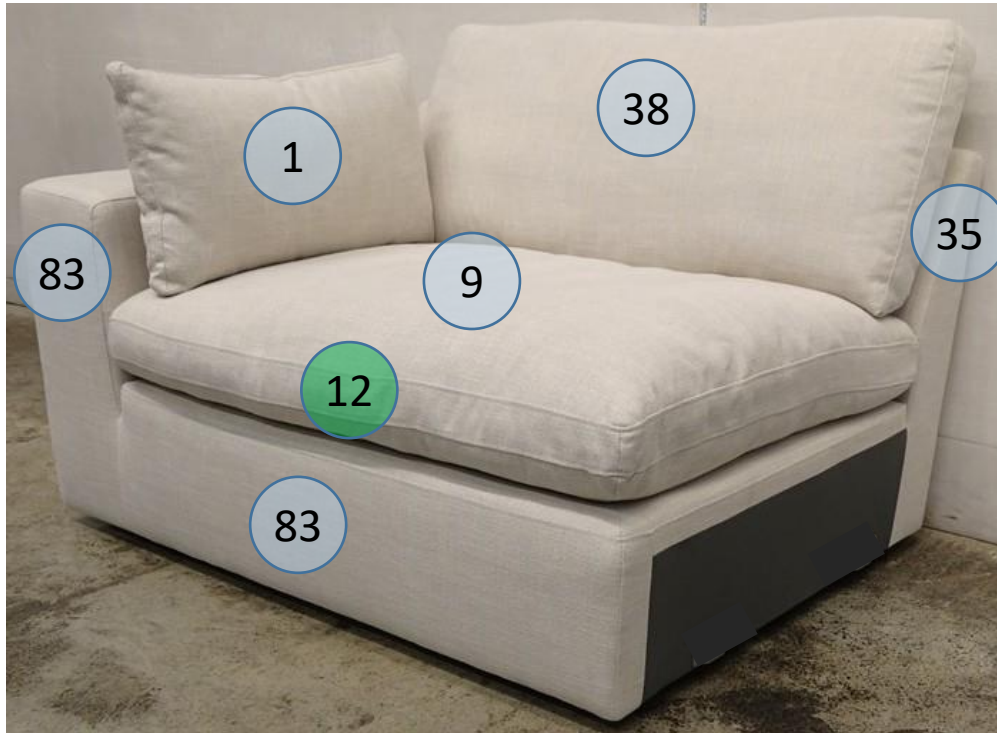

1000664

Call Out	Description
●	Blown Fiber
●	Cushion Chaise Pad - top Pad
●	Cushion Foam
●	KD Component
●	Cover

*Signature*  
DESIGN  
BY **ASHLEY**®

*Signature*  
DESIGN  
BY **ASHLEY**®

**100 SECTIONAL  
DIMENSIONS  
5 PIECE  
CONFIGURATION**

# 100 SECTIONAL DIMENSIONS 5 PIECE CONFIGURATION

1000665

Call Out	Description
●	Blown Fiber
●	Cushion Chaise Pad - top Pad
●	Cushion Foam
●	KD Component
●	Cover

*Signature*  
DESIGN  
BY **ASHLEY**®

*Signature*  
DESIGN  
BY **ASHLEY**®

**100 SECTIONAL  
DIMENSIONS  
5 PIECE  
CONFIGURATION**

# 100 SECTIONAL DIMENSIONS 5 PIECE CONFIGURATION

*Signature*  
DESIGN  
BY **ASHLEY**®