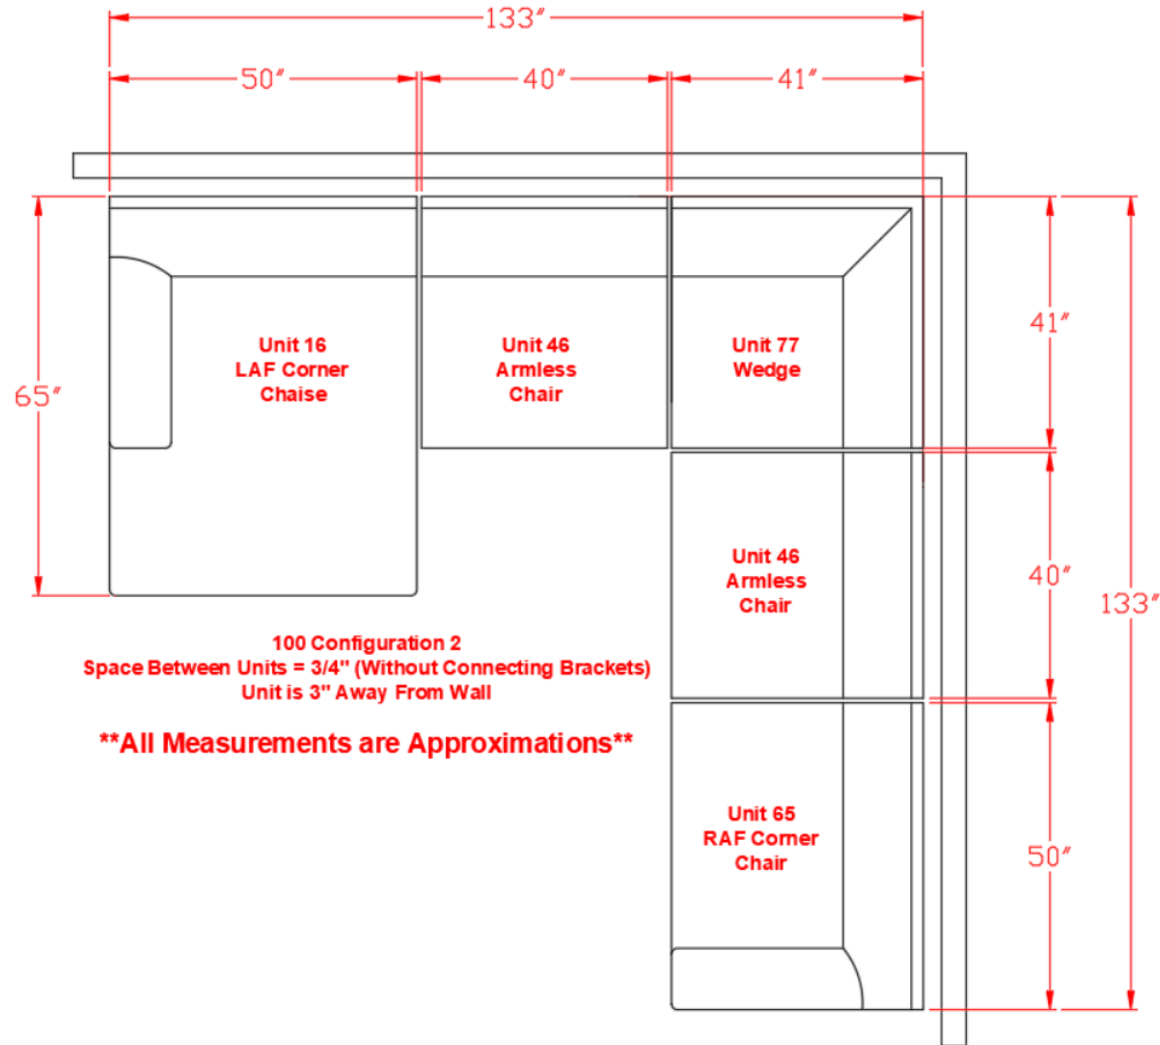

1000664

Call Out	Description
●	Blown Fiber
●	Cushion Chaise Pad - top Pad
●	Cushion Foam
●	KD Component
●	Cover

*Signature*  
DESIGN  
BY **ASHLEY**®

*Signature*  
DESIGN  
BY **ASHLEY**®

**100 SECTIONAL  
DIMENSIONS  
5 PIECE  
CONFIGURATION**

# 100 SECTIONAL DIMENSIONS 5 PIECE CONFIGURATION

1000665

Call Out	Description
●	Blown Fiber
●	Cushion Chaise Pad - top Pad
●	Cushion Foam
●	KD Component
●	Cover

*Signature*  
DESIGN  
BY **ASHLEY**®

*Signature*  
DESIGN  
BY **ASHLEY**®

**100 SECTIONAL  
DIMENSIONS  
5 PIECE  
CONFIGURATION**

# 100 SECTIONAL DIMENSIONS 5 PIECE CONFIGURATION

*Signature*  
DESIGN  
BY **ASHLEY**®