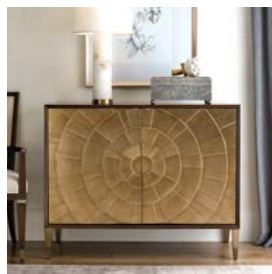

Vantage

american drew®
• inspired design •

Vantage

Refined elegance best describes Vantage by American Drew. Influenced by the clean edges of the art deco movement, jewelry like touches finish off this traditional-transitional collection. Flowing, shaped lines give Vantage a romantic quality that seems missing from the crude styles in the marketplace today. The design artfully incorporates select, figured walnut veneers with bronzed Metal accents made from stainless steel. Each piece is capable of being the centerpiece; to be incorporated eclectically into a curated décor or mingled together in a cohesive collection.