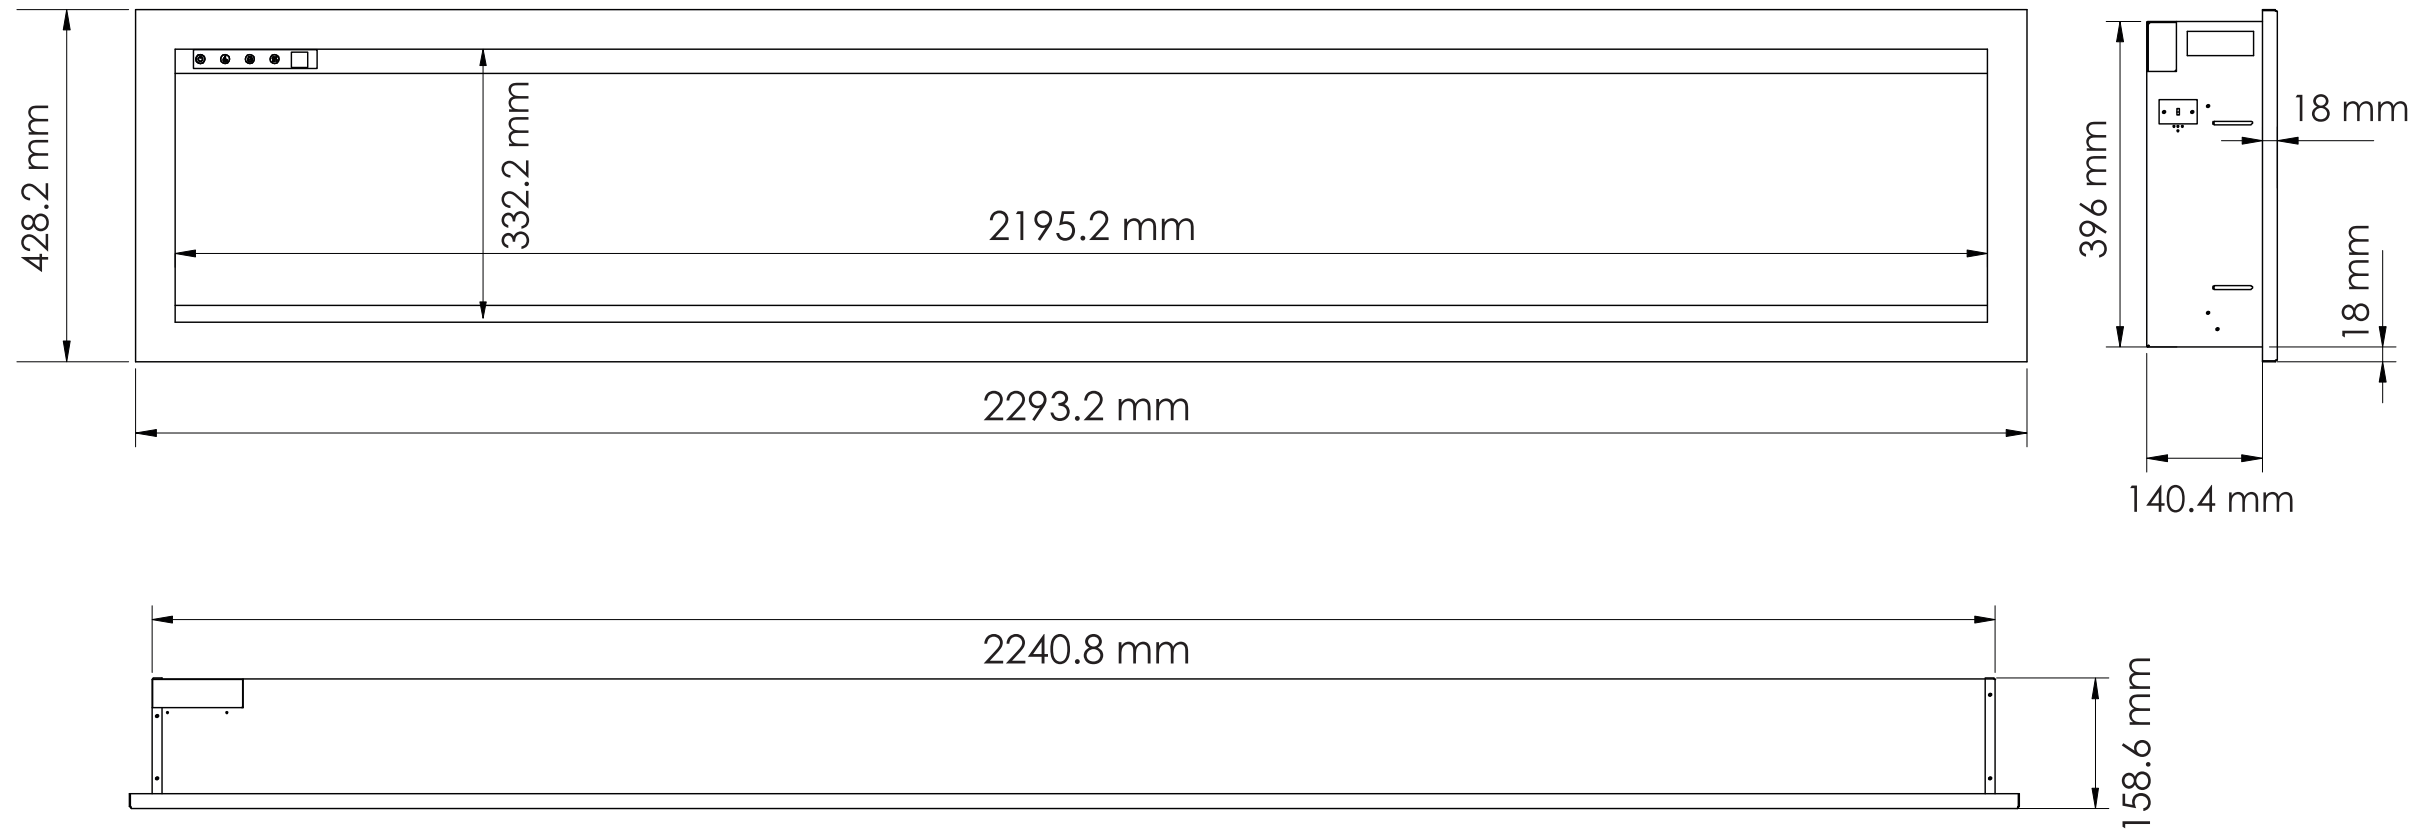

### TECHNICAL SPECIFICATIONS

VOLTS		120
AMPS		12.5
WATTS		1200
HEATER	HIGH	1200 watts
	LOW	600 watts
NO HEATER		56 watts max
LAMPS	QUANTITY	LED
	WATTS	
	TOTAL WATTS	22 watts
ROTOR MOTOR		1 at 5 watts
HEIGHT, WIDTH, DEPTH		15 5/8 x 88 1/4 x 5 1/2
GLASS VIEWING OPENING		13 1/8 x 86 3/8
SURROUND SIZE		16 7/8 x 90 1/4
SHIPPING SIZE		19 1/2 x 95 1/2 x 9 1/4
SHIPPING WEIGHT		
	UNIT	
	STEEL FRONT	Included
PLUG LOCATION		Left Side
CORD LENGTH		76"
APPROX. HEATING AREA		400 sq ft

*Amantii*  
SYMMETRY

SERIES  
SYMMETRY

MODEL  
SYM-88 & SYM-88-B

REV  
1

SCALE 1" = 1'-0"

DATE: 10/15/2018

SHEET 1 OF 1

TECHNICAL SPECIFICATIONS		
VOLTS	120	
AMPS	12.5	
WATTS	1200	
HEATER	HIGH	1200 watts
	LOW	600 watts
NO HEATER		56 watts max
LAMPS	QUANTITY	LED
	WATTS	
	TOTAL WATTS	22 watts
ROTOR MOTOR		1 at 5 watts
HEIGHT, WIDTH, DEPTH		39.6 x 224.1 x 14 cm
GLASS VIEWING OPENING		33.2 x 219.5 cm
SURROUND SIZE		42.8 x 229.3 cm
SHIPPING SIZE		49.3 x 242 x 23 cm
SHIPPING WEIGHT		
	UNIT	
	GLASS FRONT	Included
PLUG LOCATION		Left Side
CORD LENGTH		193 cm
APPROX. HEATING AREA		37 sqm

*Amantii*  
**SYMMETRY**

SERIES SYMMETRY	MODEL SYM-88 & SYM-88-B		REV 1
SCALE 1:12	DATE: 10/15/2018	SHEET 1 OF 1	