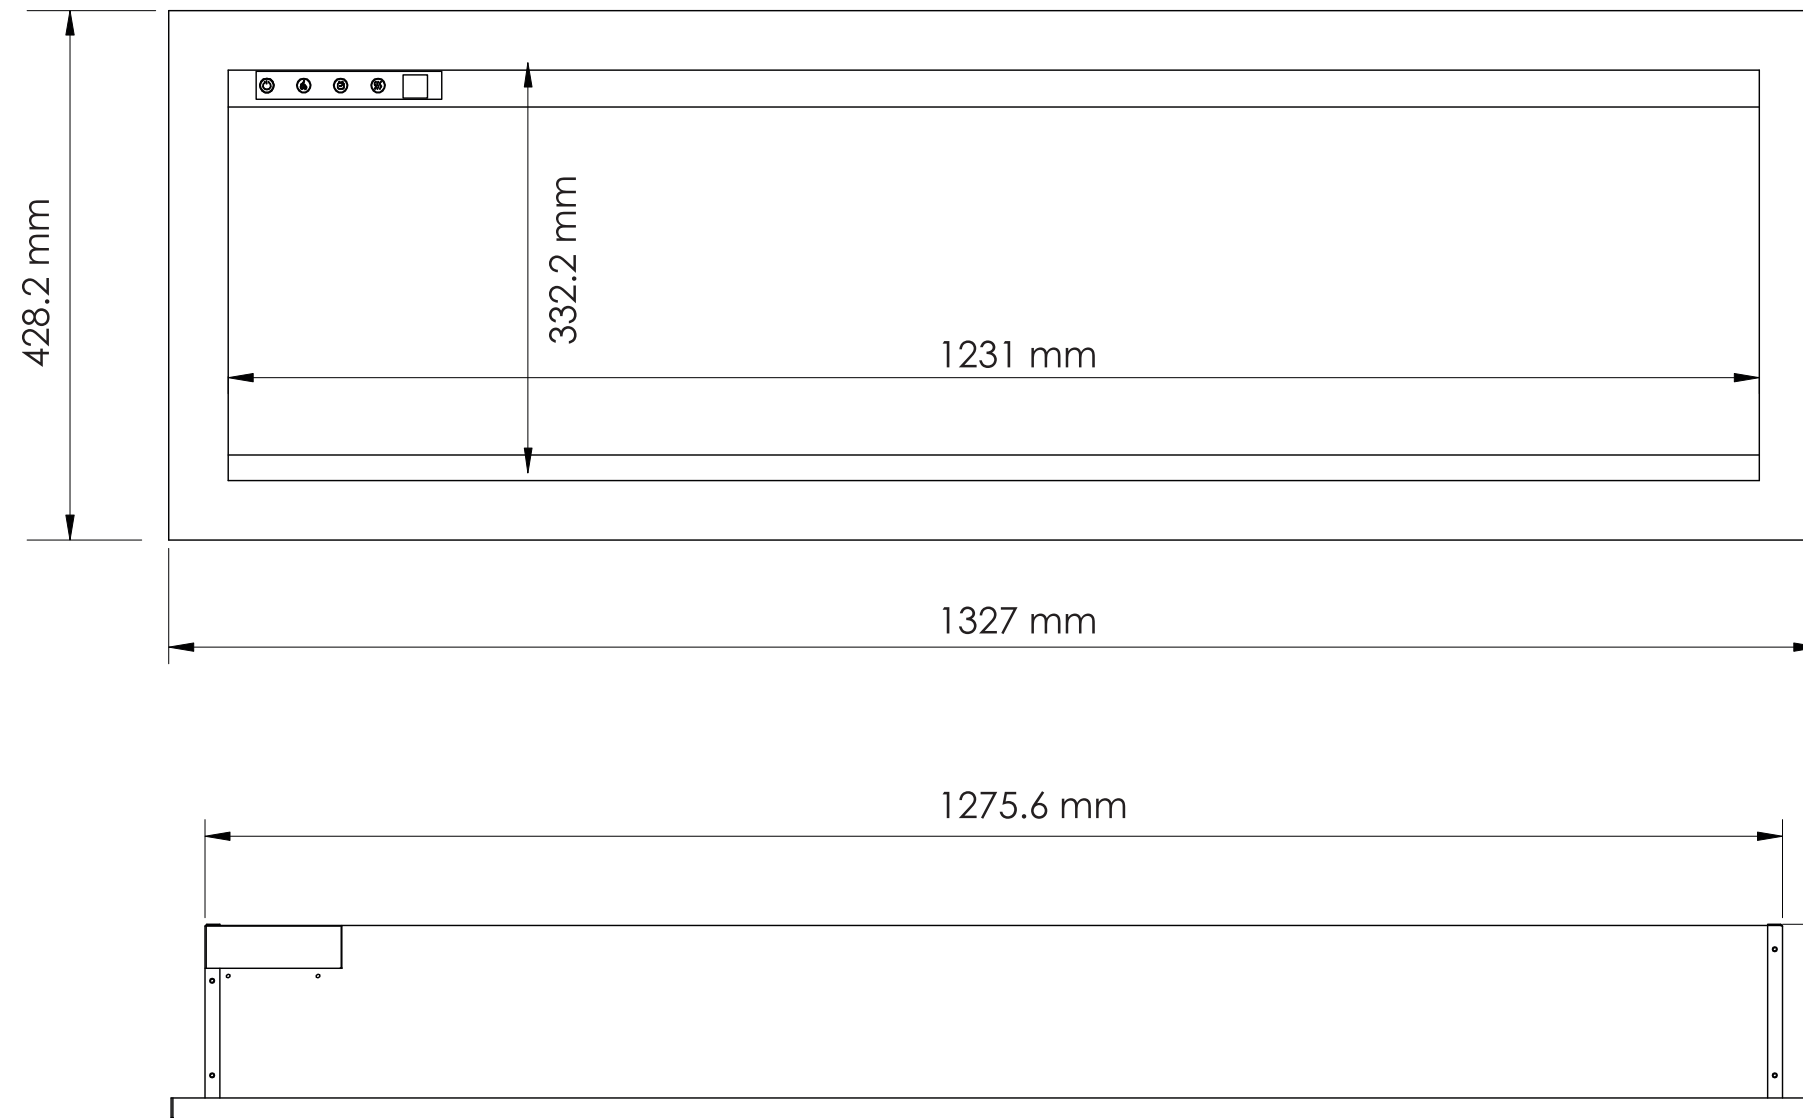

TECHNICAL SPECIFICATIONS

VOLTS		120
AMPS		12.5
WATTS		1200
HEATER	HIGH	1200 watts
	LOW	600 watts
NO HEATER		42 watts max
LAMPS	QUANTITY	LED
	WATTS	
	TOTAL WATTS	22 watts
ROTOR MOTOR		1 at 5 watts
HEIGHT, WIDTH, DEPTH		15 5/8 x 50 1/4 x 5 1/2
GLASS VIEWING OPENING		13 1/8 x 48 1/2
SURROUND SIZE		16 7/8 x 52 1/4
SHIPPING SIZE		19 1/2 x 57 1/4 x 9 1/4
SHIPPING WEIGHT		
	UNIT	
	STEEL FRONT	Included
PLUG LOCATION		Left Side
CORD LENGTH		76"
APPROX. HEATING AREA		400 sq ft

*Amantii*  
SYMMETRY

SERIES SYMMETRY	MODEL SYM-50 & SYM-50-B		REV 1
SCALE 1" = 1'-0"	DATE: 10/15/2018		SHEET 1 OF 1

### TECHNICAL SPECIFICATIONS

VOLTS		120
AMPS		12.5
WATTS		1200
HEATER	HIGH	1200 watts
	LOW	600 watts
NO HEATER		42 watts max
LAMPS	QUANTITY	LED
	WATTS	
	TOTAL WATTS	22 watts
ROTOR MOTOR		1 at 5 watts
HEIGHT, WIDTH, DEPTH		39.6 x 127.5 x 14 cm
GLASS VIEWING OPENING		33.2 x 123.1 cm
SURROUND SIZE		42.8 x 132.7 cm
SHIPPING SIZE		49.3 x 145.2 x 23 cm
SHIPPING WEIGHT		
	UNIT	
	GLASS FRONT	Included
PLUG LOCATION		Left Side
CORD LENGTH		193 cm
APPROX. HEATING AREA		37 sqm

*Amantii*  
SYMMETRY

SERIES SYMMETRY	MODEL SYM-50 & SYM-50-B		REV 1
SCALE 1:12	DATE: 10/15/2018		SHEET 1 OF 1