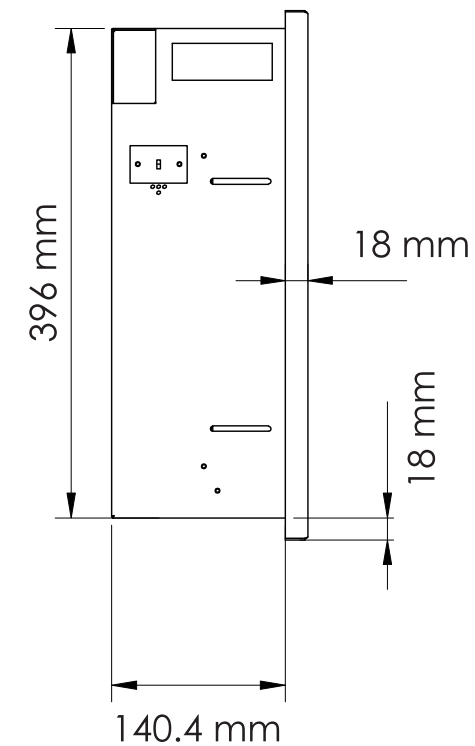

TECHNICAL SPECIFICATIONS

VOLTS		120
AMPS		12.5
WATTS		1200
HEATER	HIGH	1200 watts
	LOW	600 watts
NO HEATER		42 watts max
LAMPS	QUANTITY	LED
	WATTS	
	TOTAL WATTS	22 watts
ROTOR MOTOR		1 at 5 watts
HEIGHT, WIDTH, DEPTH		15 5/8 x 50 1/4 x 5 1/2
GLASS VIEWING OPENING		13 1/8 x 48 1/2
SURROUND SIZE		16 7/8 x 52 1/4
SHIPPING SIZE		19 1/2 x 57 1/4 x 9 1/4
SHIPPING WEIGHT		
	UNIT	
	STEEL FRONT	Included
PLUG LOCATION		Left Side
CORD LENGTH		76"
APPROX. HEATING AREA		400 sq ft

*Amantii*  
SYMMETRY

SERIES SYMMETRY	MODEL SYM-50 & SYM-50-B		REV 1
SCALE 1" = 1'-0"	DATE: 10/15/2018		SHEET 1 OF 1

### TECHNICAL SPECIFICATIONS

VOLTS		120
AMPS		12.5
WATTS		1200
HEATER	HIGH	1200 watts
	LOW	600 watts
NO HEATER		42 watts max
LAMPS	QUANTITY	LED
	WATTS	
	TOTAL WATTS	22 watts
ROTOR MOTOR		1 at 5 watts
HEIGHT, WIDTH, DEPTH		39.6 x 127.5 x 14 cm
GLASS VIEWING OPENING		33.2 x 123.1 cm
SURROUND SIZE		42.8 x 132.7 cm
SHIPPING SIZE		49.3 x 145.2 x 23 cm
SHIPPING WEIGHT		
	UNIT	
	GLASS FRONT	Included
PLUG LOCATION		Left Side
CORD LENGTH		193 cm
APPROX. HEATING AREA		37 sqm

*Amantii*  
SYMMETRY

SERIES SYMMETRY	MODEL SYM-50 & SYM-50-B		REV 1
SCALE 1:12	DATE: 10/15/2018		SHEET 1 OF 1