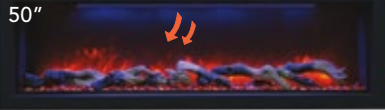

PANORAMA DEEP