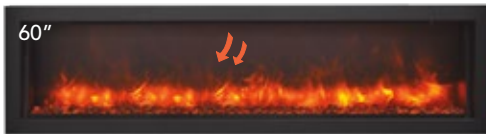

PANORAMA DEEP