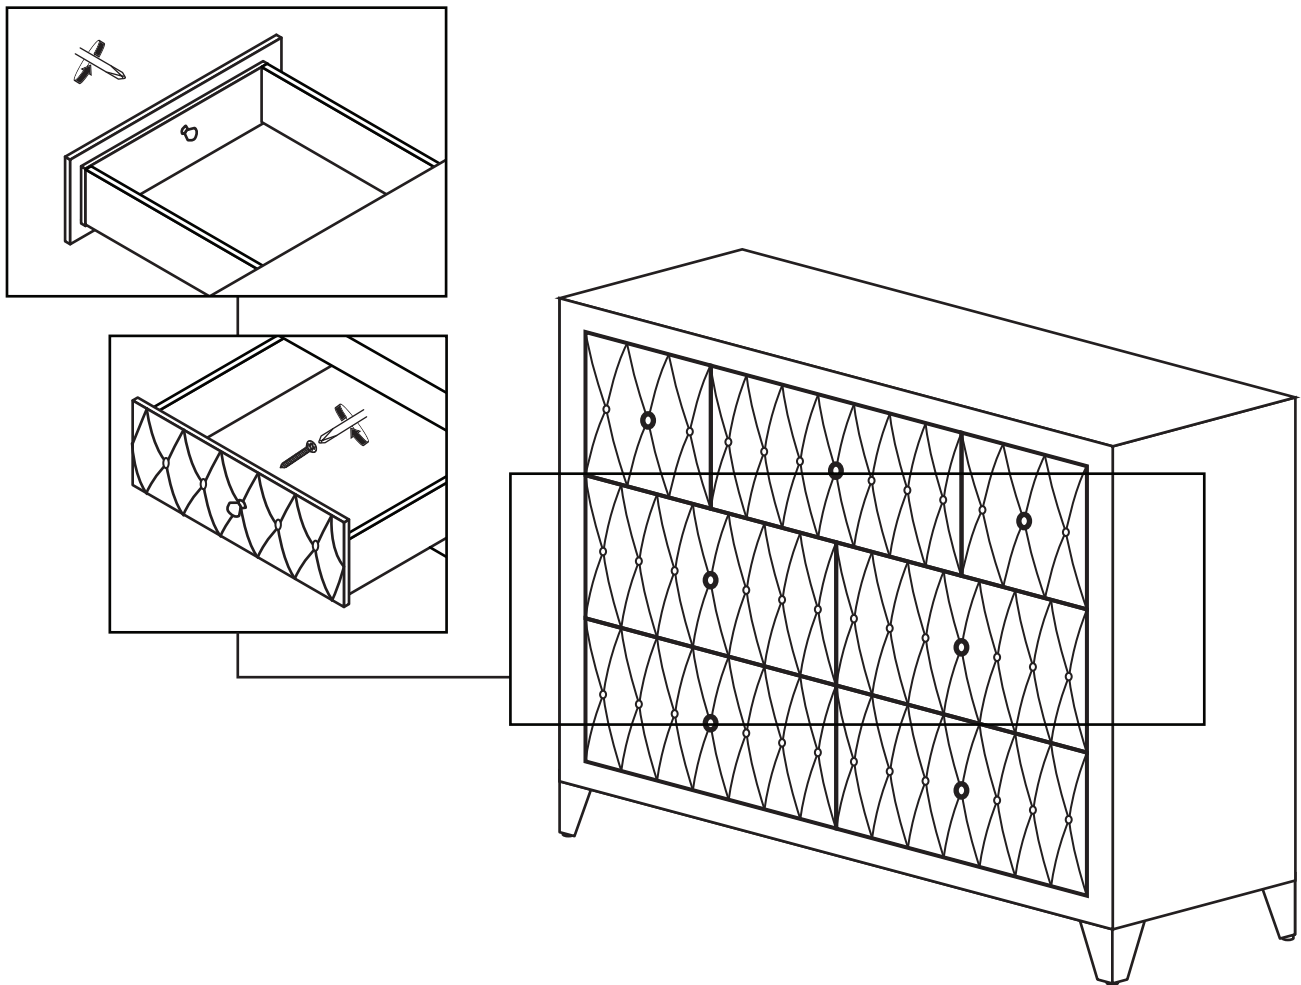

*****Do not fully tighten bolts and screws until fully assembled*****

PART LIST :

BOX#	PART#	DESCRIPTION	QTY
1	1	Dresser	1
	2	Leg	4
	3	Leg Support with Plastic Washer & Adjuster	1
	4	Anti-Tipping Pack	1

HARDWARE LIST :

NO	DESCRIPTION	QTY
A	CSK Screw M4 x 20mm 	12
B	Flat Washer Small M6 x 13mm x 1.0 	12

Attention:

*** Some number parts listed on the instruction sheet may not be in parts bag as they may already be assembled. Carefully check parts and packing materials prior to ordering replacements.

Revised Date: 24 / 12 / 2019

HOW TO ASSEMBLE :

STEP: 1

STEP: 2

ASSEMBLY COMPLETE

ASSEMBLY INSTRUCTIONS FOR ACME FURNITURE

ANTI-TIPPING INSTALLMENT

Thank you for purchasing the quality product. Be sure to check all packing material carefully for small parts which may have come loose inside the carton during shipment. Separate, identify and count all parts and metal hardware. Compare with all parts list to be sure all parts are present. If any part (s) are missing or damaged, please contact your local furniture dealer. For efficient and speedy service, please indicate the model number and code letter of part (s) needed.