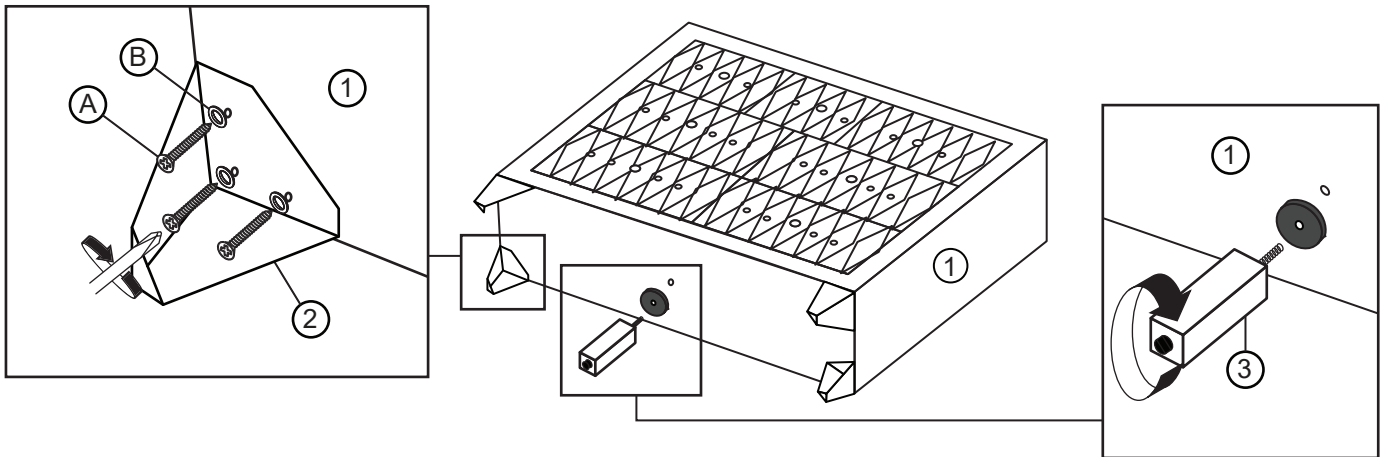

HARDWARE LIST :

NO	DESCRIPTION	QTY
A	CSK Screw M4 x 20mm 	12
B	Flat Washer Small M6 x 13mm x 1.0 	12

Attention:

*** Some number parts listed on the instruction sheet may not be in parts bag as they may already be assembled. Carefully check parts and packing materials prior to ordering replacements.

Revised Date: 24 / 12 / 2019

HOW TO ASSEMBLE :

STEP: 1

STEP: 2

ASSEMBLY COMPLETE

ASSEMBLY INSTRUCTIONS FOR ACME FURNITURE

ANTI-TIPPING INSTALLMENT

Thank you for purchasing the quality product. Be sure to check all packing material carefully for small parts which may have come loose inside the carton during shipment. Separate, identify and count all parts and metal hardware. Compare with all parts list to be sure all parts are present. If any part (s) are missing or damaged, please contact your local furniture dealer. For efficient and speedy service, please indicate the model number and code letter of part (s) needed.