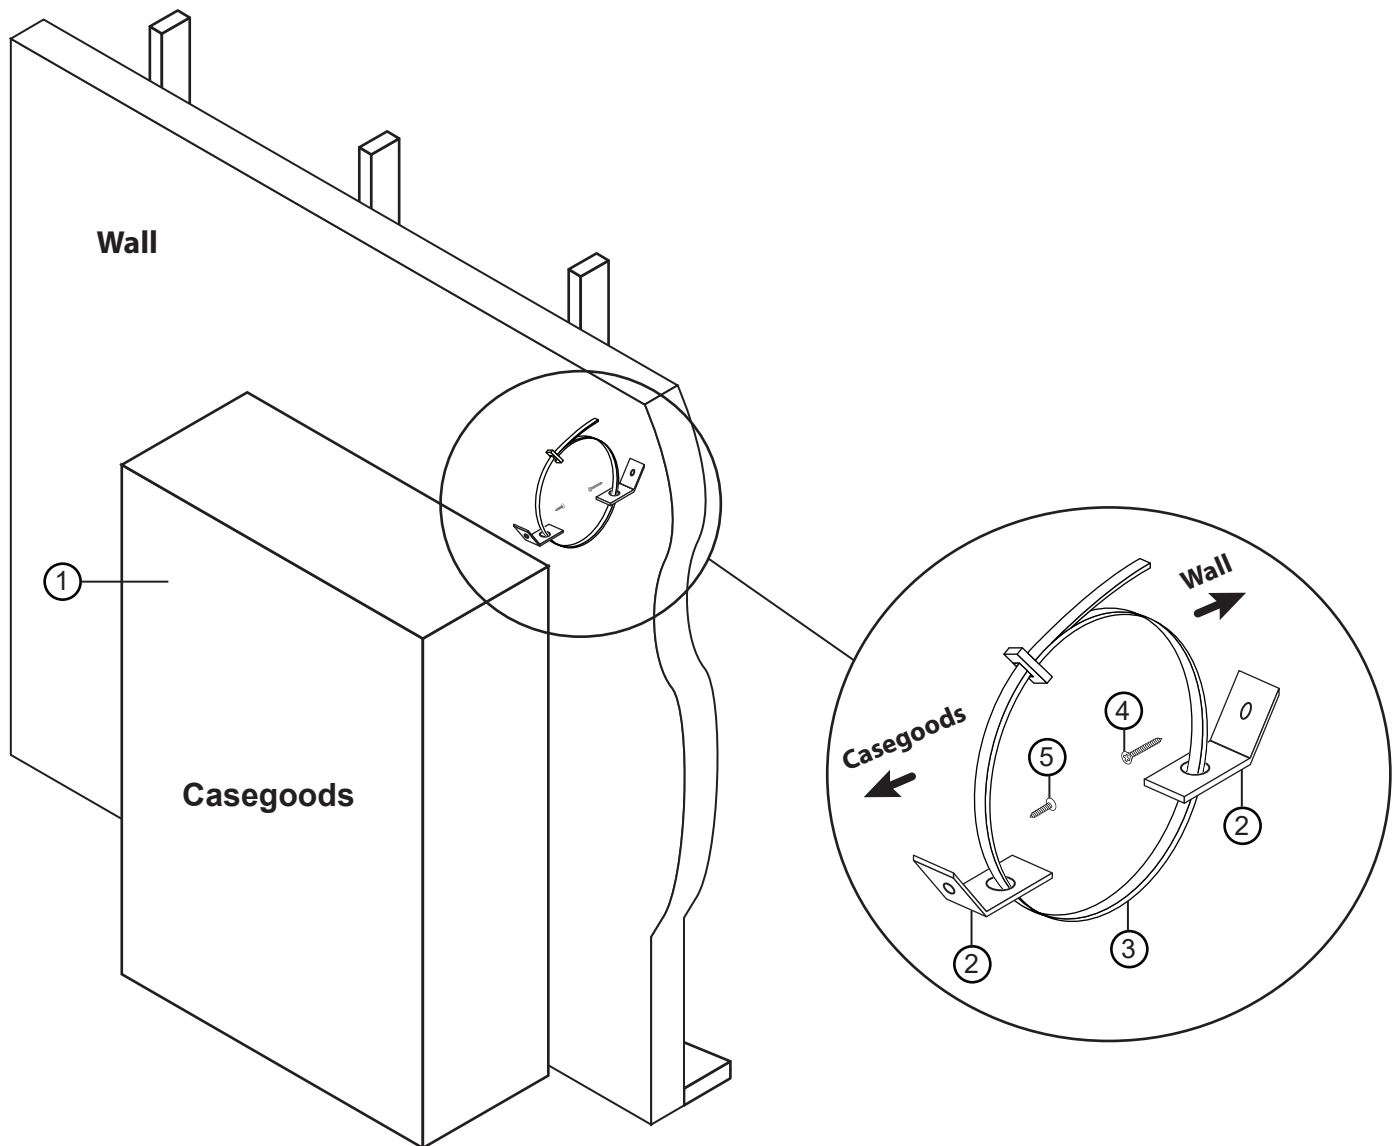

HARDWARE LIST :

NO	DESCRIPTION	QTY
A	CSK Screw M4 x 20mm 	12
B	Flat Washer Small M6 x 13mm x 1.0 	12

Attention:

*** Some number parts listed on the instruction sheet may not be in parts bag as they may already be assembled. Carefully check parts and packing materials prior to ordering replacements.

Revised Date: 24 / 12 / 2019

HOW TO ASSEMBLE :

STEP: 1

STEP: 2

ASSEMBLY COMPLETE

ASSEMBLY INSTRUCTIONS FOR ACME FURNITURE

ANTI-TIPPING INSTALLMENT

Thank you for purchasing the quality product. Be sure to check all packing material carefully for small parts which may have come loose inside the carton during shipment. Separate, identify and count all parts and metal hardware. Compare with all parts list to be sure all parts are present. If any part (s) are missing or damaged, please contact your local furniture dealer. For efficient and speedy service, please indicate the model number and code letter of part (s) needed.

*****Do not fully tighten bolts and screws until fully assembled*****

PART LIST :

PART#	DESCRIPTION	QTY
1	Casegoods	1
2	Bracket	2
3	Strap	1
4	Long Screws	1
5	Short Screws	1

Attention:

*** Some number parts listed on the instruction sheet may not be in parts bag as they may already be assembled. Carefully check parts and packing materials prior to ordering replacements.