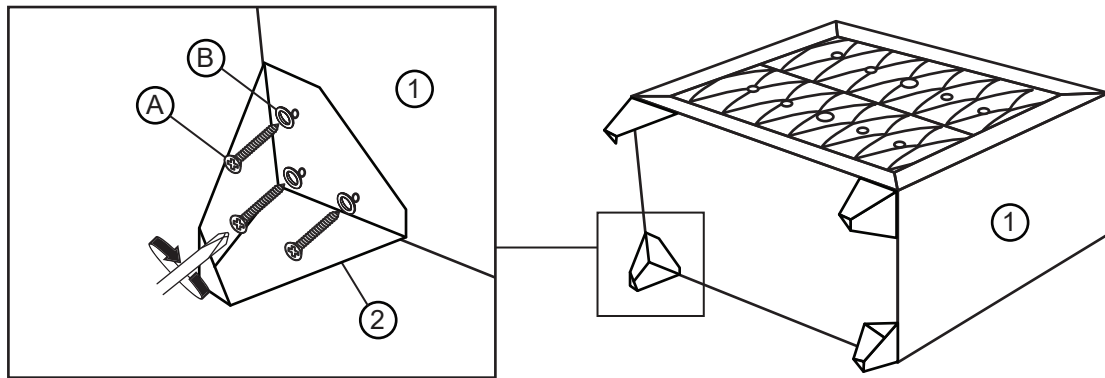

HOW TO ASSEMBLE :

STEP: 1