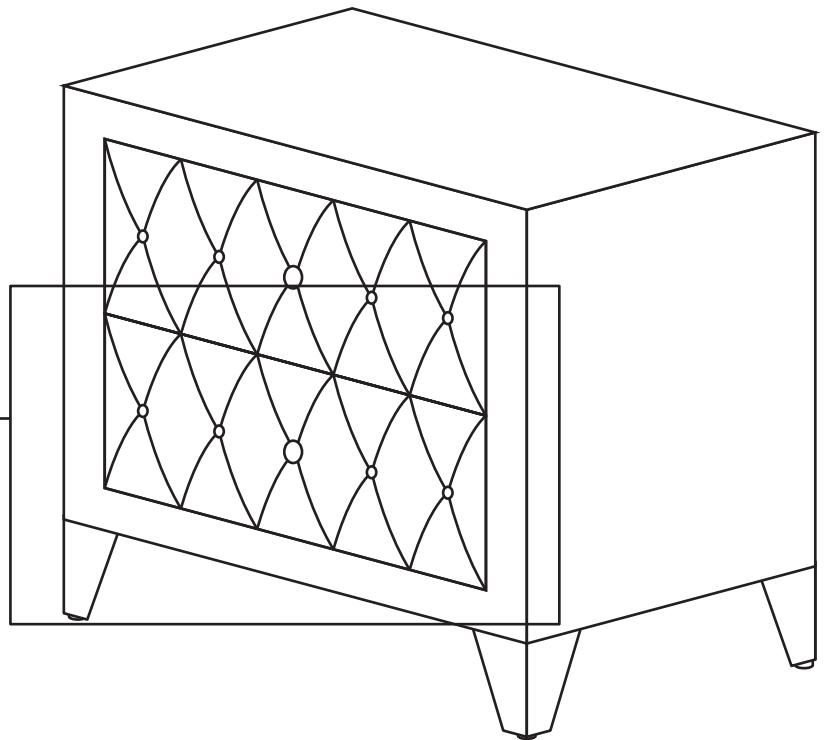

HOW TO ASSEMBLE :

STEP: 1

STEP: 2

ASSEMBLY COMPLETE