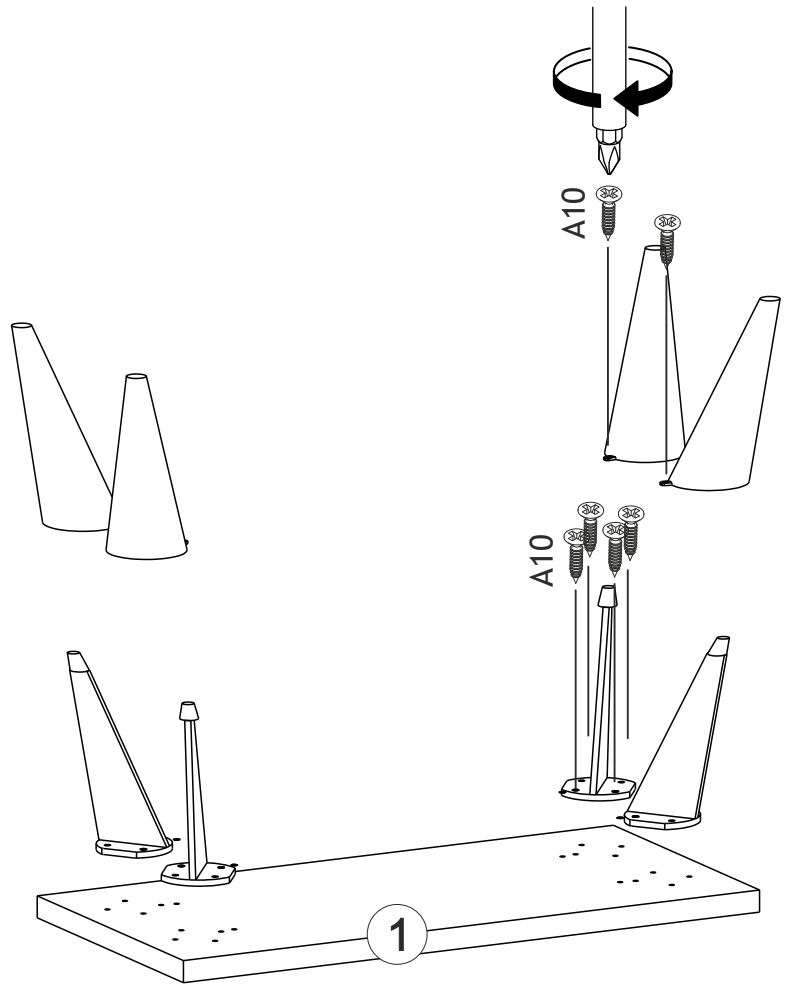

4x

A08- TAPA

8x

B01 Raf Pimi

1100016661

12x

FORTE AYAKKABILIK FORTE SHOE STAND

Part #1	1x
Part #2	1x
Part #3	2x
Part #4	1x
Part #5	1x
Part #6	3x
Part #7	2x

Total **11x**

Disassembled Parts Demonte Parçalar

1

2

3

4

5

6