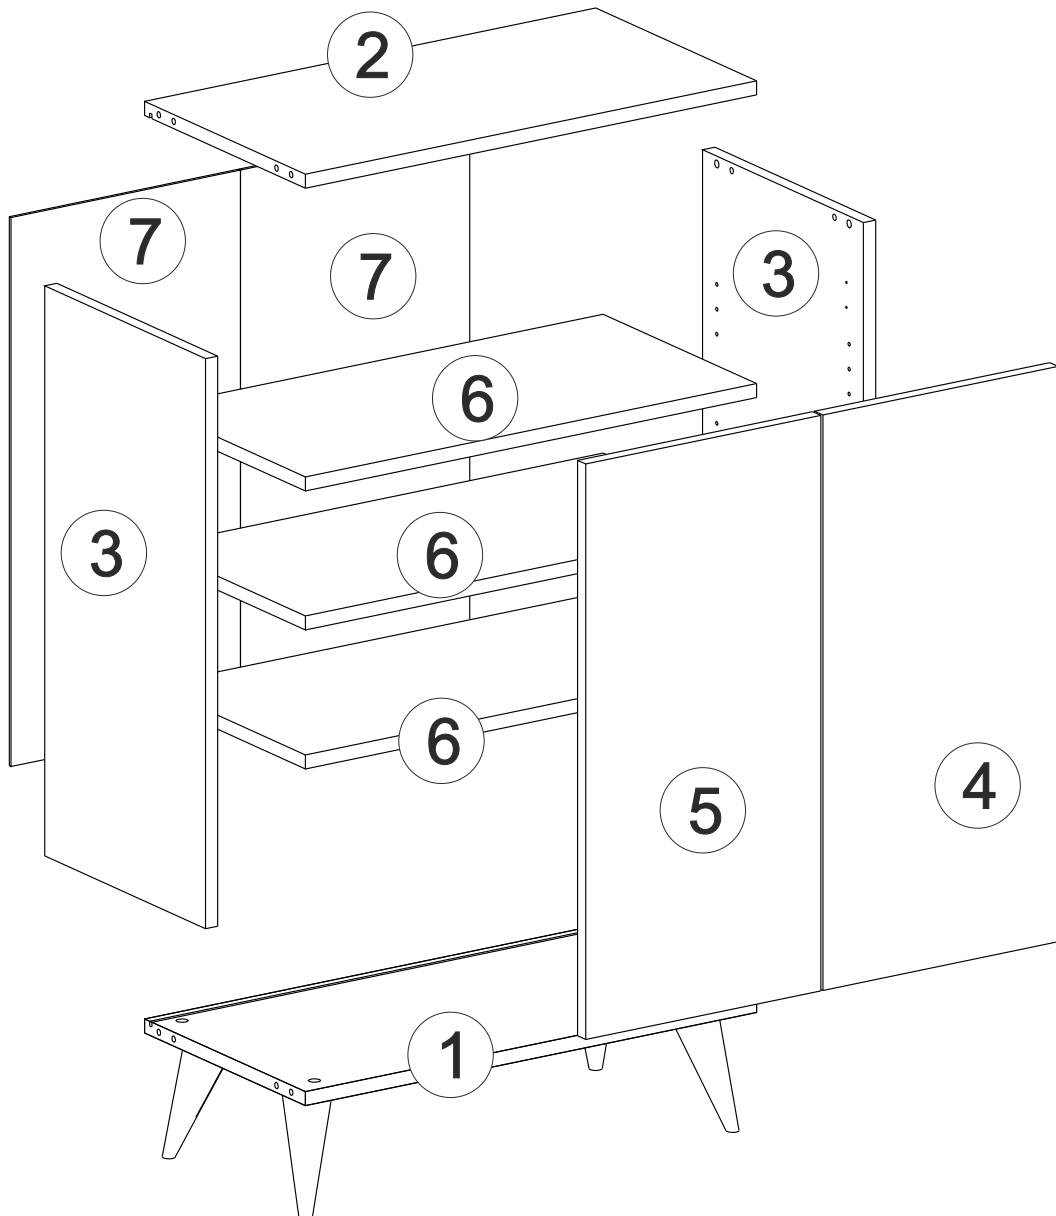

Disassembled Parts Demonte Parçalar