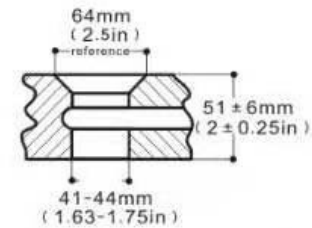

## CUS1813

Outside size : 515×380×185mm

inside size : 460×325mm

### Under Counter Basin

Outside size : 20-3/10" × 15" × 7-3/10"

inside size : 18-1/10" × 12-4/5"

Under counter mounting

Lavatory and Bidet Outlet Detail