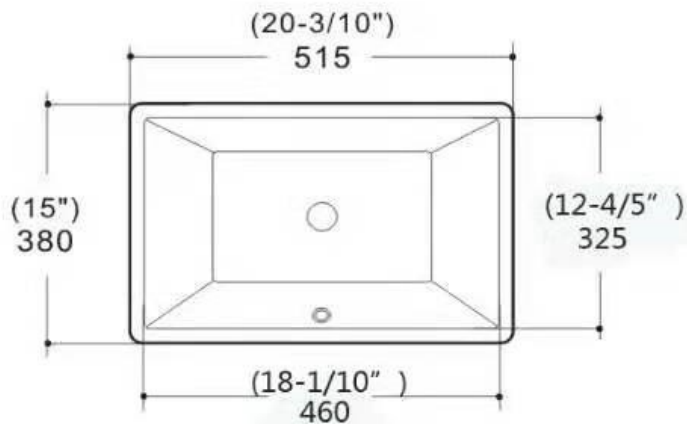

## CUS1813

Outside size : 515×380×185mm

inside size : 460×325mm

### Under Counter Basin

Outside size : 20-3/10" × 15" × 7-3/10"

inside size : 18-1/10" × 12-4/5"

Under counter mounting

Lavatory and Bidet Outlet Detail